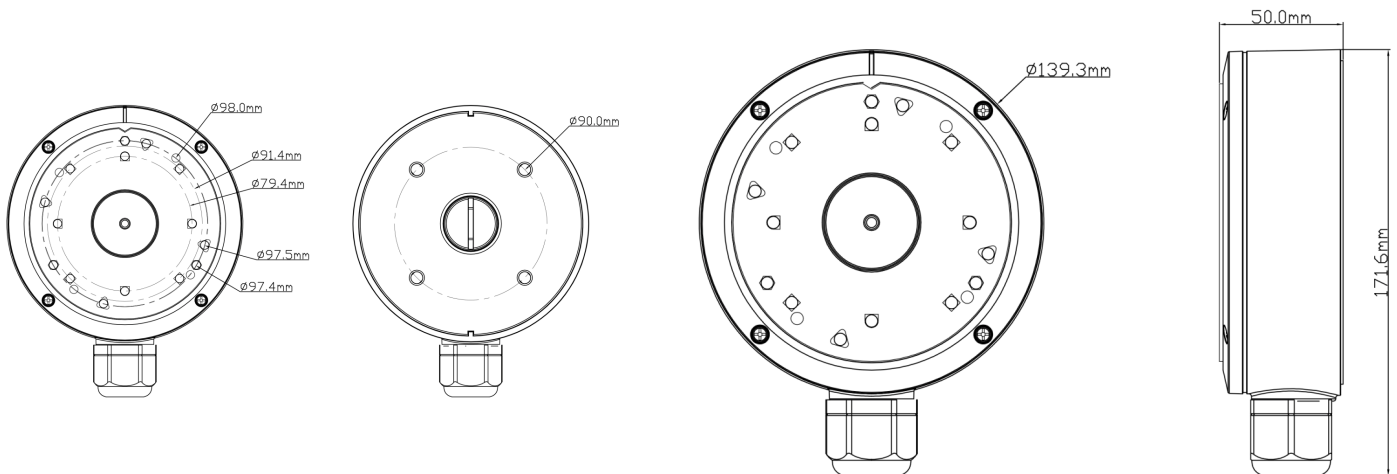

IPM-JB4A

Junction Box for Paramount Series Cameras

Model	IPM-JB4A
Material	Aluminum alloy
Color	White
Protection Grade	IP66
Packing Size	14.8 x 13 x 12.2 in (375x330x310mm)
Dimension	5.5 x 2 in (139.3x50mm)
Load Bearing	The wall must be strong enough to withstand at least 3 times the weight of the camera and the junction box
Net Weight	1.1 lb (512g)
Working Temperature	-40°F ~ 140°F (-40°C ~ 60°C)
Working Humidity	10%~90%

Ordering Information

IPM-JB4A: Junction Box, White