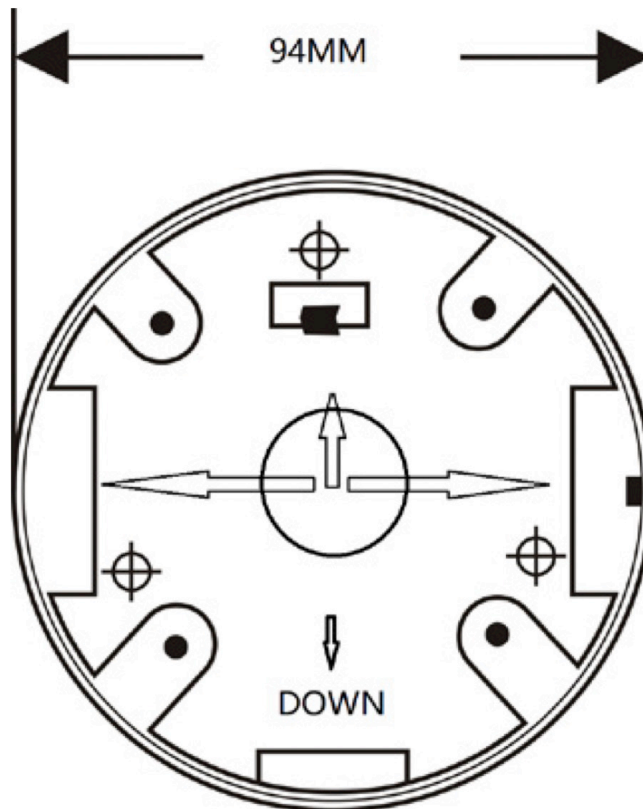

**IPM-JB6A**

Junction Box for Paramount Series Cameras

Model	IPM-JB6A
Material	Aluminum
Color	White
Dimension	3.7 x 1.7in (94 x 42mm)
Net Weight	0.54lb (245g)

Ordering Information

**IPM-JB6A:** Junction Box