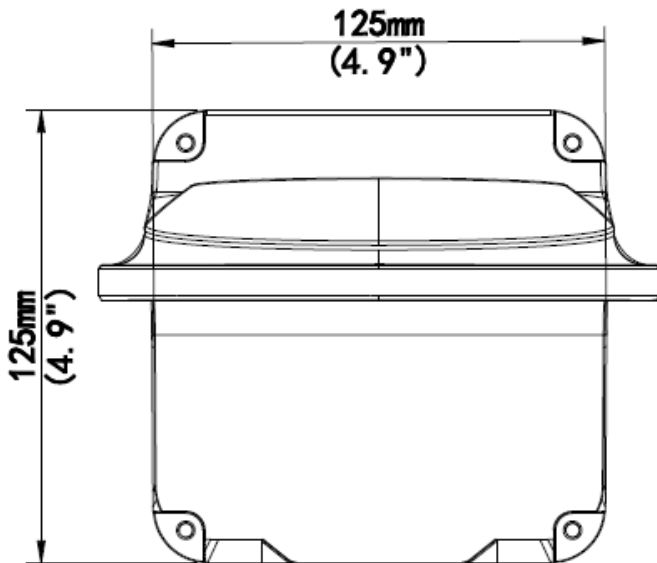

**IVM-DRWM4**

Wall Mount for Vision Series Dome, White

Bracket	IVM-DRWM4
Application	Indoor, wall installation for 4-inch fixed dome
Dimensions	8.2" x4.9" x4.9" (208mmx125mmx125mm)
Weight	1.1lb (0.48kg)
Material	Aluminum alloy

Ordering Information  
**IVM-DRWM4:** Wall Mount