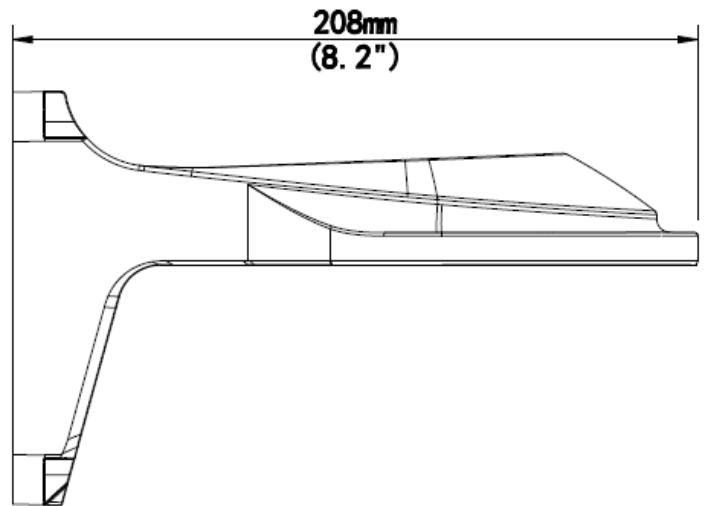

**IVM-DRWM4**

Wall Mount for Vision Series Dome, White

Bracket	IVM-DRWM4
Application	Indoor, wall installation for 4-inch fixed dome
Dimensions	8.2" x4.9" x4.9" (208mmx125mmx125mm)
Weight	1.1lb (0.48kg)
Material	Aluminum alloy