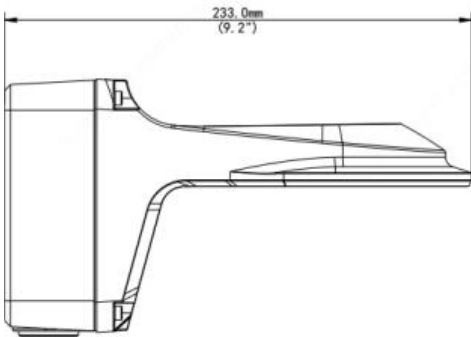

IVM-DRWM5

Wall Mount for Vision Series Dome, White

Bracket	IVM-DRWM5
Application	Wall installation
Dimensions	4.92" x4.92"x9.17" (Φ125mm*125mm*233mm)
Weight	2.16lb (0.98kg)
Material	Aluminum alloy

Ordering Information