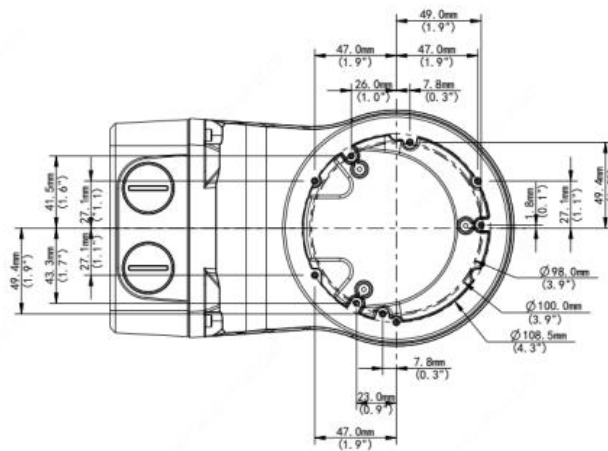

IVM-DRWM5

Wall Mount for Vision Series Dome, White

Bracket	IVM-DRWM5
Application	Wall installation
Dimensions	4.92" x4.92"x9.17" (Φ125mm*125mm*233mm)
Weight	2.16lb (0.98kg)
Material	Aluminum alloy

Ordering Information