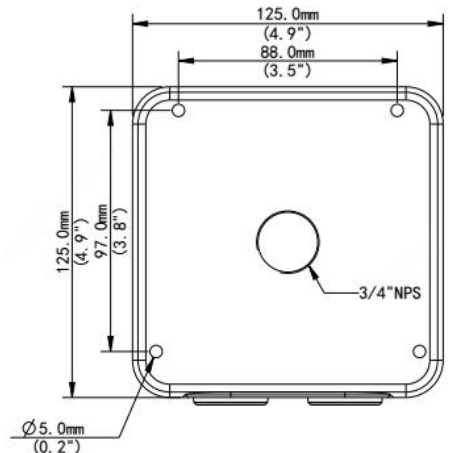

IVM-DRWM5

Wall Mount for Vision Series Dome, White

Bracket	IVM-DRWM5
Application	Wall installation
Dimensions	4.92" x4.92"x9.17" (Φ125mm*125mm*233mm)
Weight	2.16lb (0.98kg)
Material	Aluminum alloy

Ordering Information