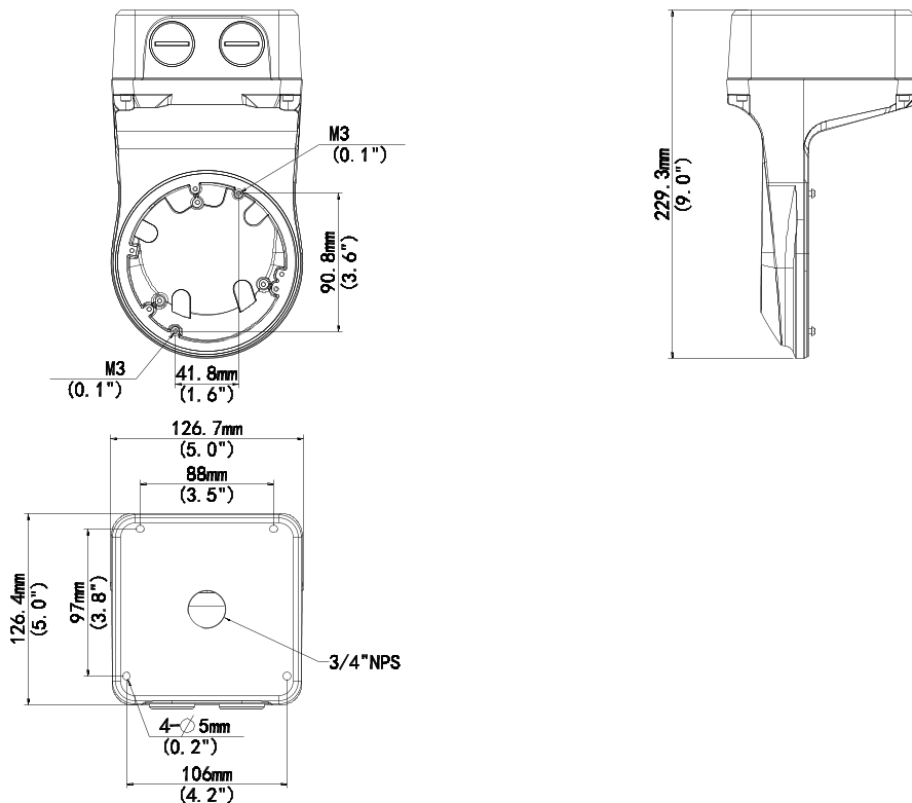

IVM-DRWM7
Wall Mount

Bracket	IVM-DRWM7
Application	Wall installation
Dimensions	9.0" x 5.0" x 5.0" (Φ229.3 x 126.7 x 126.4mm)
Weight	2.25lb (1.02kg)
Material	Aluminum alloy

Ordering Information
IVM-DRWM7: Wall Mount