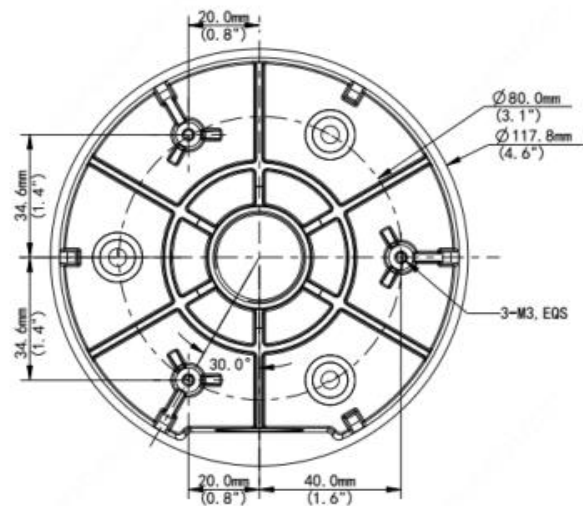

IVM-JB10
Junction Box

Bracket	IVM-JB10
Application	Wall installation
Dimensions	Ø4.64" × 1.42" (Ø117.8 × 36mm)
Weight	0.44lb (0.2kg)
Material	Aluminum alloy

Ordering Information
IVM-JB10: Junction Box