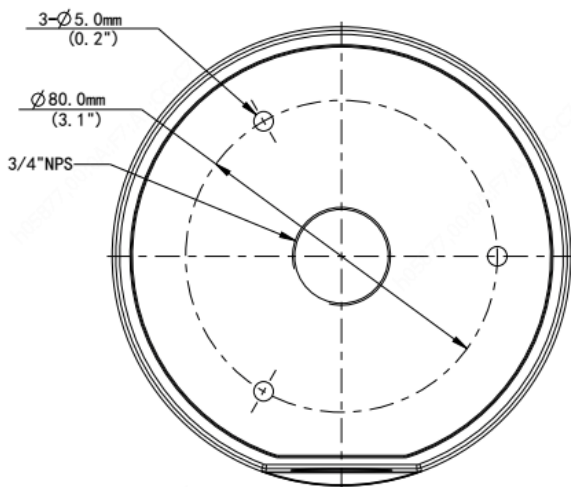

IVM-JB10
Junction Box

Bracket	IVM-JB10
Application	Wall installation
Dimensions	Ø4.64" × 1.42" (Ø117.8 × 36mm)
Weight	0.44lb (0.2kg)
Material	Aluminum alloy

Ordering Information
IVM-JB10: Junction Box