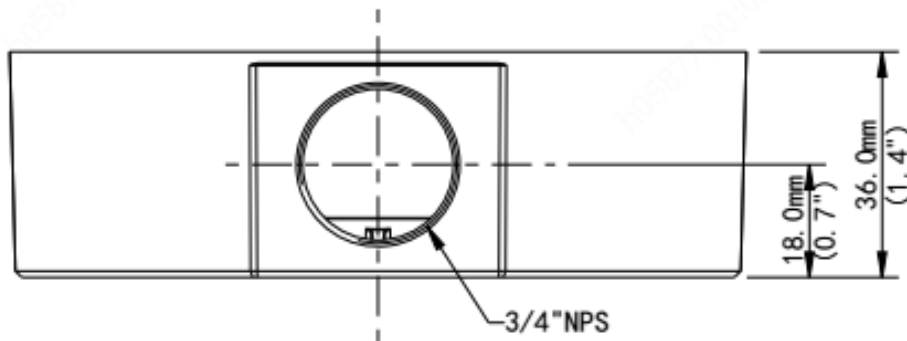

IVM-JB10
Junction Box

Bracket	IVM-JB10
Application	Wall installation
Dimensions	Ø4.64" × 1.42" (Ø117.8 × 36mm)
Weight	0.44lb (0.2kg)
Material	Aluminum alloy

Ordering Information
IVM-JB10: Junction Box