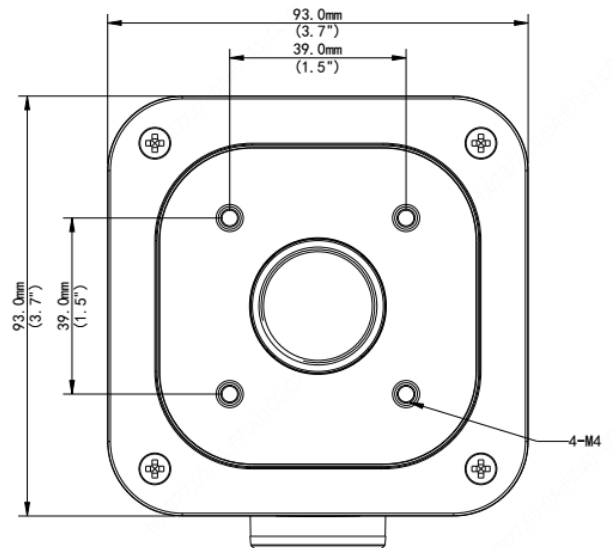

IVM-JB5
Junction Box

| | |
|-------------|--|
| Bracket | IVM-JB5 |
| Application | Junction box for mini bullet dome camera (Extra back outlet) |
| Dimensions | 3.66" × 3.66" × 1.54" (93 × 93 × 39mm) |
| Weight | 0.44lb (0.2kg) |
| Material | Aluminum alloy |

Ordering Information

IVM-JB5: Junction Box for Vision Series Bullets, White