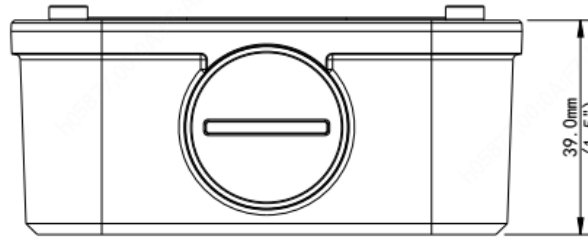

IVM-JB5
Junction Box

| | |
|-------------|--|
| Bracket | IVM-JB5 |
| Application | Junction box for mini bullet dome camera (Extra back outlet) |
| Dimensions | 3.66" × 3.66" × 1.54" (93 × 93 × 39mm) |
| Weight | 0.44lb (0.2kg) |
| Material | Aluminum alloy |

Ordering Information

IVM-JB5: Junction Box for Vision Series Bullets, White