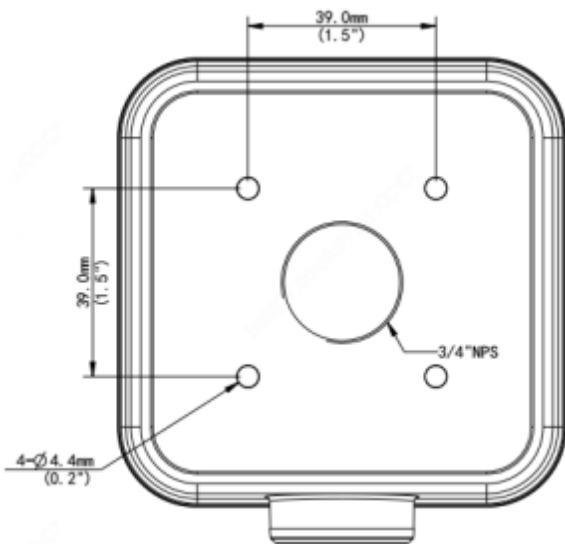

IVM-JB5
Junction Box

| | |
|-------------|--|
| Bracket | IVM-JB5 |
| Application | Junction box for mini bullet dome camera (Extra back outlet) |
| Dimensions | 3.66" × 3.66" × 1.54" (93 × 93 × 39mm) |
| Weight | 0.44lb (0.2kg) |
| Material | Aluminum alloy |

Ordering Information

IVM-JB5: Junction Box for Vision Series Bullets, White