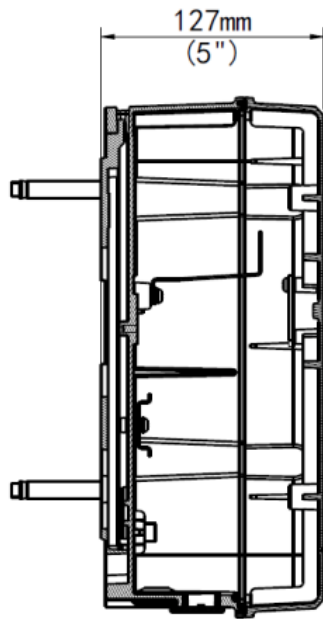

IVM-JB6
Junction Box

Bracket	IVM-JB6
Application	Outdoor or indoor cable junction box for PTZ Dome series
Dimensions	11.7" x 9.6" x 5" (296mmx244mmx127mm)
Weight	5.5lb (2.5kg)
Material	Aluminum alloy

Ordering Information

IVM-JB6: Junction Box for Vision Series PTZs, White