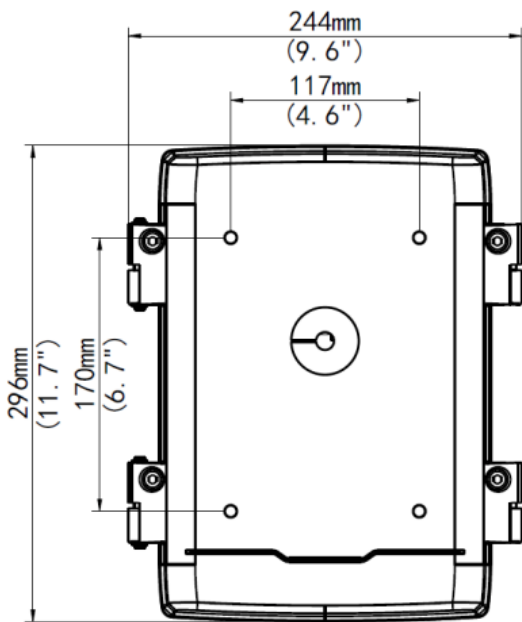

IVM-JB6
Junction Box

Bracket	IVM-JB6
Application	Outdoor or indoor cable junction box for PTZ Dome series
Dimensions	11.7" x 9.6" x 5" (296mmx244mmx127mm)
Weight	5.5lb (2.5kg)
Material	Aluminum alloy

Ordering Information

IVM-JB6: Junction Box for Vision Series PTZs, White