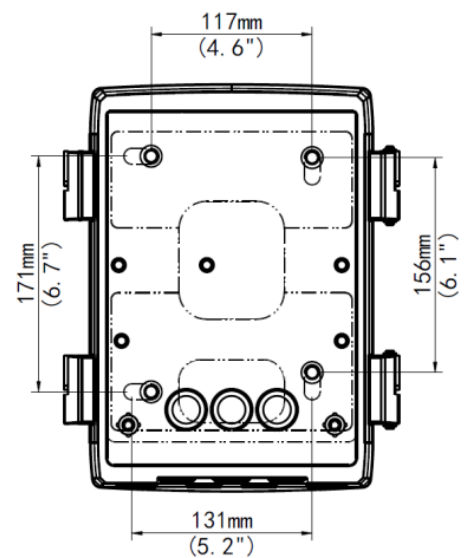

IVM-JB6
Junction Box

Bracket	IVM-JB6
Application	Outdoor or indoor cable junction box for PTZ Dome series
Dimensions	11.7" x 9.6" x 5" (296mmx244mmx127mm)
Weight	5.5lb (2.5kg)
Material	Aluminum alloy

Ordering Information

IVM-JB6: Junction Box for Vision Series PTZs, White