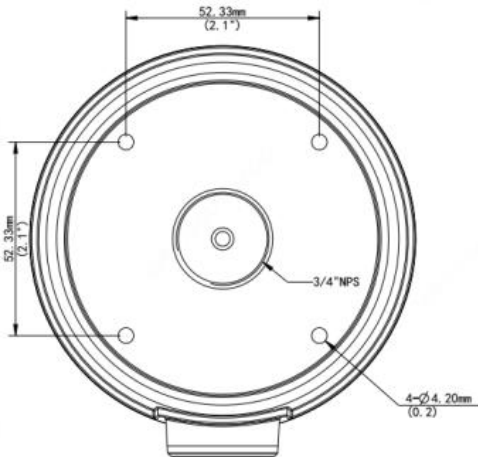

**IVM-JB9**  
Junction Box

Bracket	<b>IVM-JB9</b>
Application	Junction box
Dimensions	Φ4.11" x2.15" (Φ104.4mm*54.5mm)
Weight	0.79lb (0.36kg)
Material	Aluminum alloy

Ordering Information  
**IVM-JB9:** Junction Box