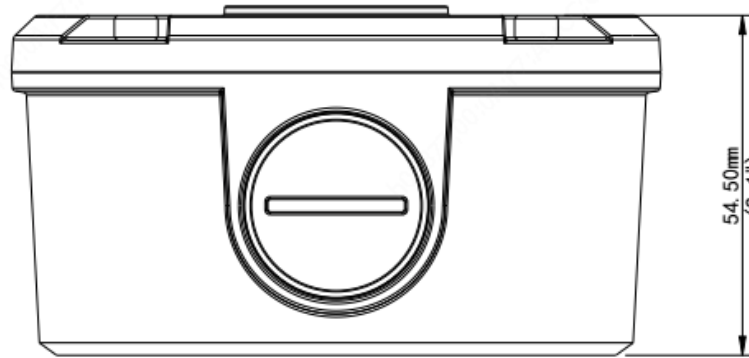

**IVM-JB9**  
Junction Box

Bracket	<b>IVM-JB9</b>
Application	Junction box
Dimensions	Φ4.11" x2.15" (Φ104.4mm*54.5mm)
Weight	0.79lb (0.36kg)
Material	Aluminum alloy

Ordering Information  
**IVM-JB9:** Junction Box