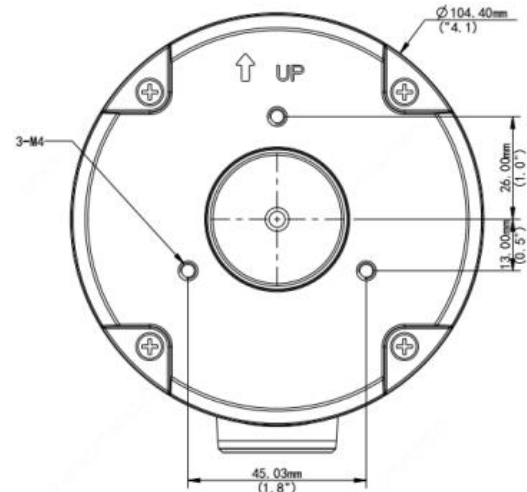

**IVM-JB9**  
Junction Box

Bracket	<b>IVM-JB9</b>
Application	Junction box
Dimensions	Φ4.11" x2.15" (Φ104.4mm*54.5mm)
Weight	0.79lb (0.36kg)
Material	Aluminum alloy

Ordering Information  
**IVM-JB9:** Junction Box