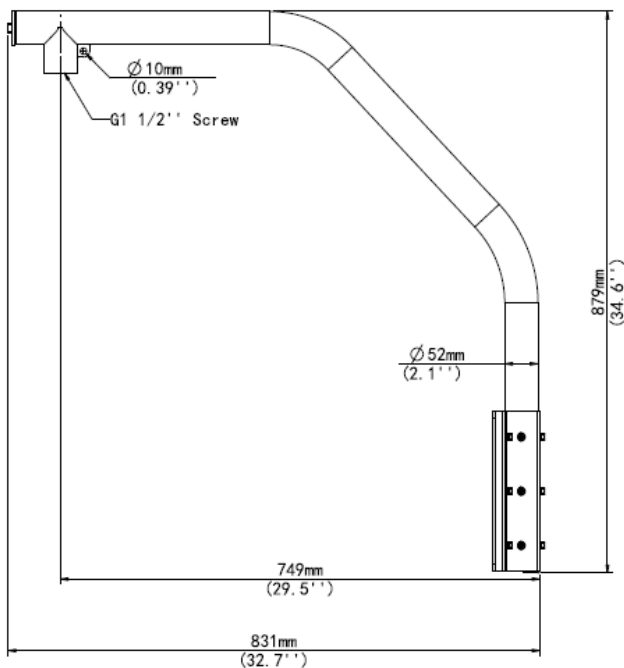

## IVM-PARAPET

Vision Parapet Mount for PTZs

Mount	IVM-PARAPET
Application	outdoor, for PTZ dome camera
Dimensions(L × H)	34.6" x32.7" (879mmx831mm)
Weight	Weight 9.47lb (4.3kg)
Material	Aluminum alloy

Ordering Information

**IVM-PARAPET:** Parapet Mount