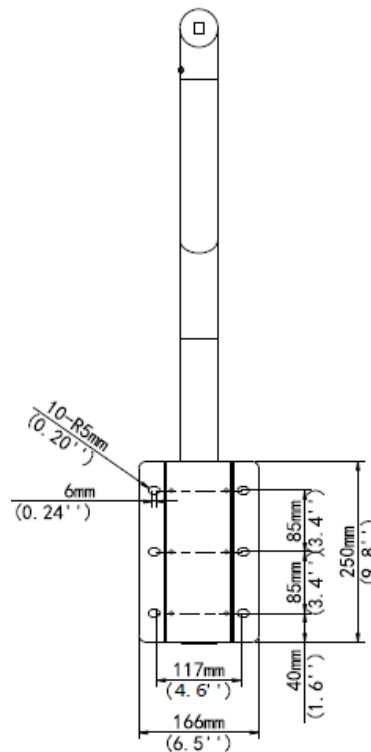

## IVM-PARAPET

Vision Parapet Mount for PTZs

Mount	IVM-PARAPET
Application	outdoor, for PTZ dome camera
Dimensions(L × H)	34.6" x32.7" (879mmx831mm)
Weight	Weight 9.47lb (4.3kg)
Material	Aluminum alloy

Ordering Information

**IVM-PARAPET:** Parapet Mount