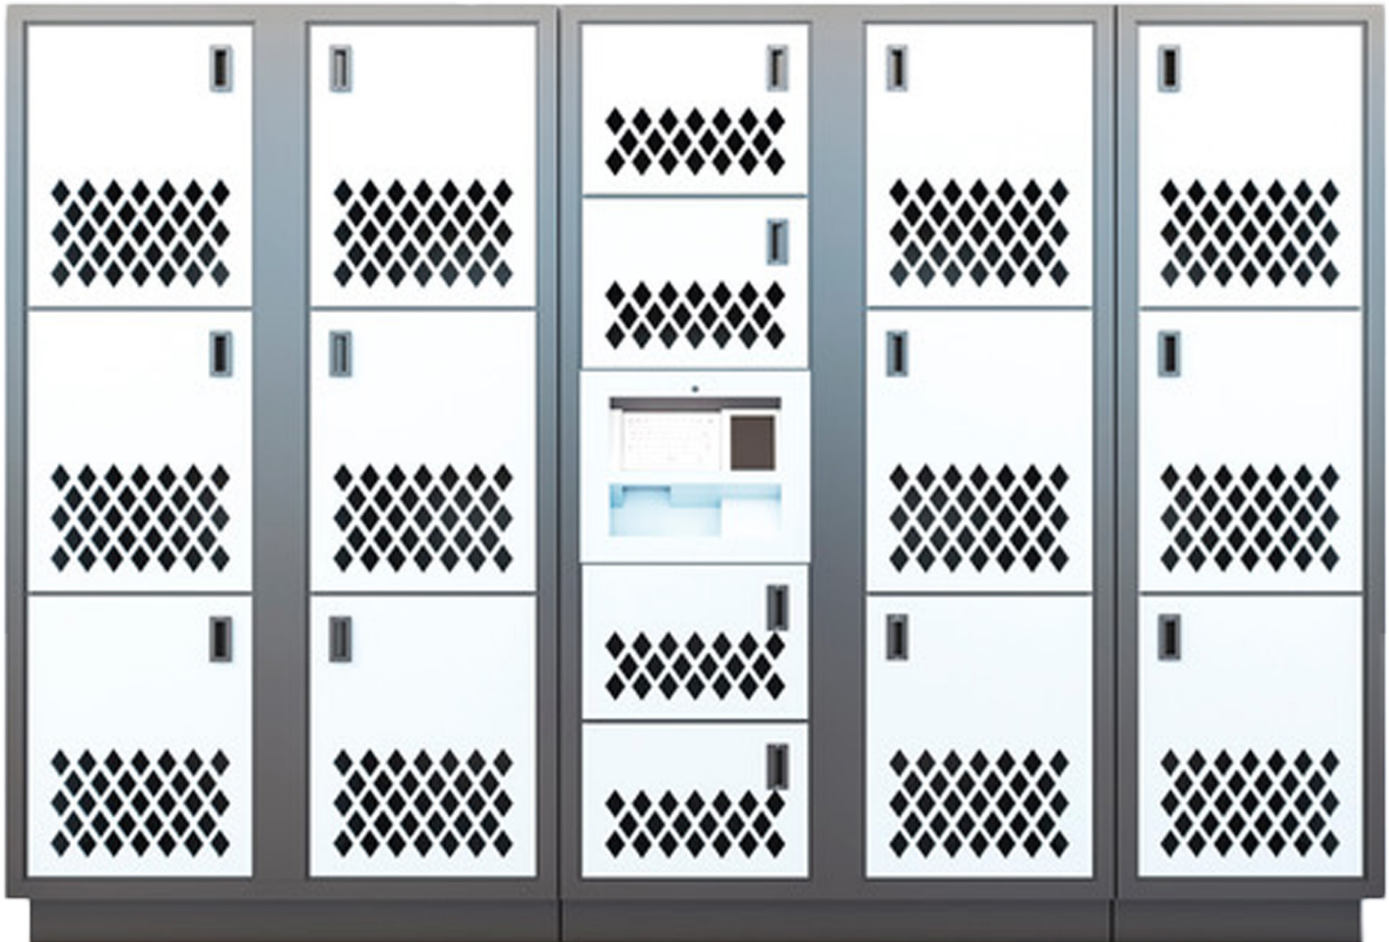

INV-LKR16: 16 Lockers (Customizable Options)

*Built to Order. Contact InVid Tech Sales for More Info: 631-388-5700.

Ordering Information

INV-LKR16
INV-LKR-3