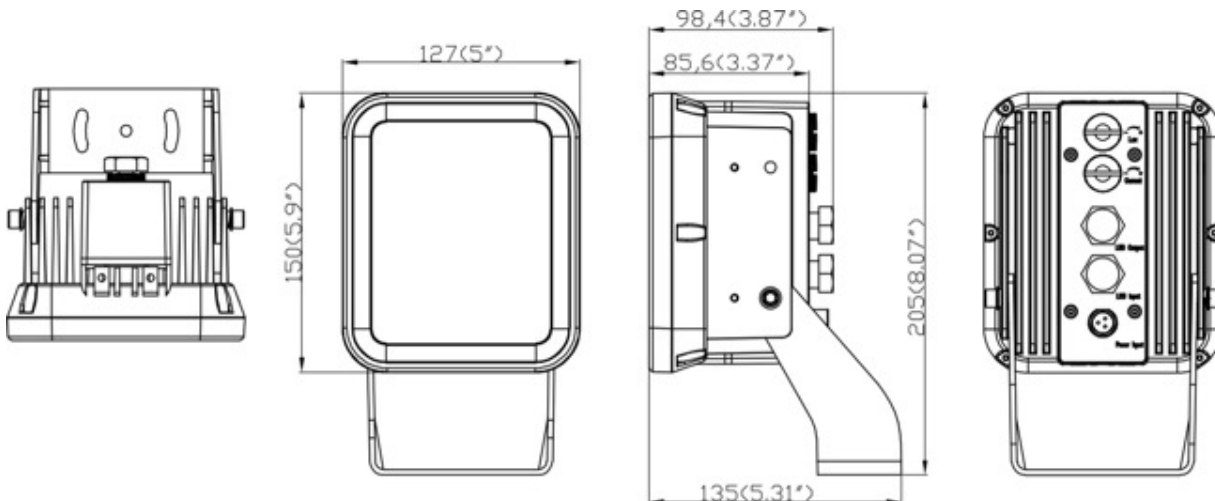

Product	INVID-IRILLUM492
IP Rating	IP66(Outdoor)
Wave Length	850nm
IR Projecting Angle	60°(Outdoor)
IR LED	20pcs super high power IR LED
Emissive Power	45W
Available IR Distance	492 ft (150M) (Outdoor)
Control	CDS/Adjustable
Power Supply	DC12V±10%/AC24V±10%
Current Consumption	DC4500mA/ AC2500mA(Max)
Dimension	ø8 x 5 x 5.3 in (205x127 x 135mm)
Weight	3.6lb (1640g)
Storage Temperature	-22°F~+140°F (-30°C~+60°C)
Operating Temperature	-22°F~+104°F (-30°C~+40°C)

INVID-IRILLUM492

Weatherproof IR Illuminator

Features

- High efficiency cooling structure aluminum case, IP66
- 20pcs super high power IR LED
- Adjustable IR intensity
- IR angle: 60° (Outdoor)
- IR distance: 492 ft (150M) (Outdoor)
- Power supply: DC12V/AC24V
- Indoor and outdoor use available