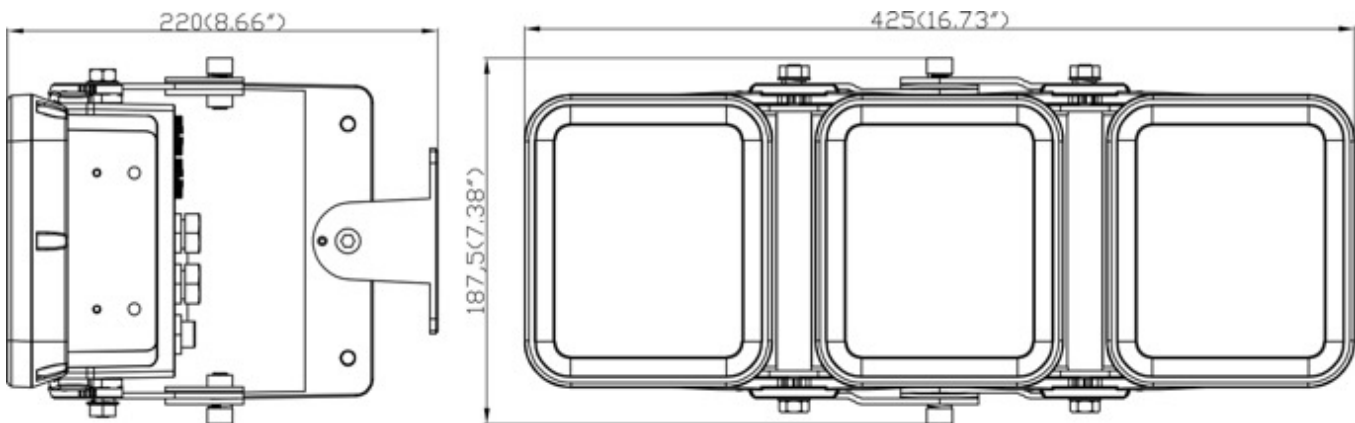

#### Features

- High efficiency cooling structure aluminum case, IP66
- 3 x 20pcs super high power IR LED
- Adjustable IR intensity
- IR angle: 30°~90°(Outdoor)
- IR distance: 656-918 ft (200~280M) (Outdoor)
- Power supply: DC12V/AC24V
- Indoor and outdoor use available

Product	INVID-IRILLUMBRACKET-3
IP Rating	IP66 (Outdoor)
Wave Length	850nm
IR Projecting Angle	30°~90°(Outdoor)
IR LED	3 x 20pcs super high power IR LED
Wave Length	850nm
Emissive Power	3x42W
Available IR Distance	656-918 ft (200~280M)(Outdoor)
Control	CDS/Adjustable
Power Supply	DC12V±10%/AC24V±10%
Current Consumption	DC3000mA×3/ AC1850mA×3(Max)
Dimension	ø (425x187.5 x 220mm)
Weight	(5640g)
Storage Temperature	-22°F~+140°F (-30°C~+60°C)
Operating Temperature	-22°F~+104°F (-30°C~+40°C)