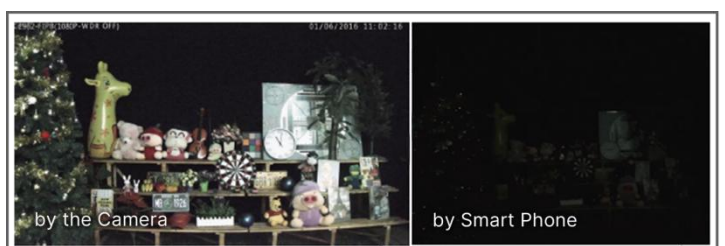

0.005Lux Starlight

Allows the network cameras to provide reliable and high quality images, even in the low light illumination.