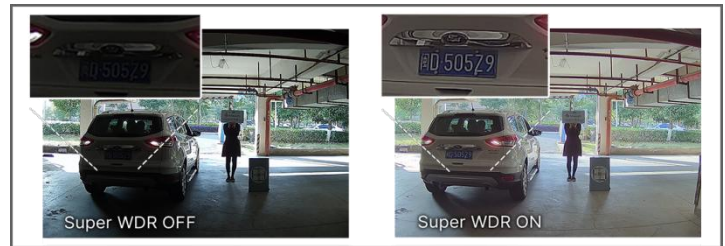

AI Vandal-proof Mini Dome Network Camera

NDAA

IP67

IK10

DATASHEET

KEY FEATURES

- ▶ NDAA Compliance (The fully NDAA-compliant products are well suited for government, defense and a range of projects subject to the NDAA.)
- ▶ Advanced Functions (Boasting to support various advanced functions such as HLC, Defog, ROI.)
- ▶ Built-in Microphone (Supporting audio function to hear what is happening in front of the camera.)
- ▶ SIP (Session Initiation Protocol. Providing audio/alarm/intercom and video streaming for mobile phones and video phones.)
- ▶ 1TB (Supporting ultra-large external microSD/SDHC/SDXC card storage up to 1TB.)
- ▶ Smart Stream (Bandwidth, storage and bit rate are saved with Smart Stream On, eg, H.265+ saves 70%~80% bandwidth that of H.264.)

AI Video Analytics

The AI Camera Series can intelligently filter objects to focus on human and vehicle detection in multiple events such as Region Entrance, Region Exiting, Loitering, Advanced Motion Detection, etc.

4K Video Viewing Experience

The camera performs well in catching detailed image with 4K HD resolution regardless of the moving speed.

120dB Super WDR

Sensor-based WDR technology allows the camera to record greater scene details with true color reproduction even under the extreme back light and high contrast conditions. The ratio that the brightest light signal values divided by the darkest light signal values is up to 120dB.