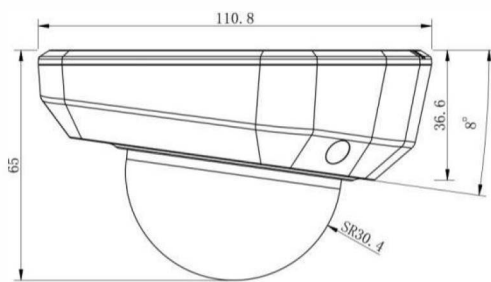

AI Vandal-proof Mini Dome Network Camera

Structure Diagrams

(Default Version)

(Multi-interface Version)

Units: mm

Accessories Support

A01 Pole Mount

Weight: 720g
Dimensions: 170*51.5*152.6mm

A03 External Corner Bracket

Weight: 900g
Dimensions: 170*152.5*76.3mm

A71 Wall Mount

Weight: 530g
Dimensions: 162*124*78 mm

A73 Adapter Plate

Weight: 28g
Dimension: 115*122.5*10mm

A74 Junction Box

Weight: 60g
Dimensions: 121.5*116.5*37.2