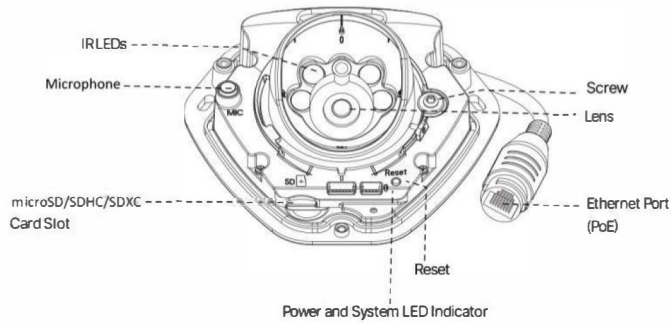

AI Vandal-proof Mini Dome Network Camera

Audio	Audio Compression	G.711/AAC/G.722/G.726	
	Audio Sampling Rate	8/16/32/48KHz	
	Audio Bit Rate	16~256kbps	
	Two-way Audio	Support	
Intelligent Analytics	Video Analysis	Region Entrance, Region Exiting, Advanced Motion Detection, Tamper Detection, Line Crossing, Loitering, Object Left, Object Removed	
System	Storage	Support microSD/SDHC/SDXC Card Local Storage, up to 1TB	
	Advanced Function	BLC, HLC, 2D DNR, 3D DNR, Defog, AWB, IP Address Filtering, AGC, Anti-flicker, Corridor Mode, Deblur	
	SIP/VoIP Support	Yes, Voice & Video-over-IP	
	Event Trigger	Motion Detection, Network Disconnection, Audio Alarm, etc.;	
	Event Action	FTP Upload, SMTP Upload, SD Card Record, SIP Phone, HTTP Notification, etc.;	
	System Compatibility	ONVIF Profile G & S & T, API	
General	Working Temperature	-40°C~60°C	
	Working Humidity	0~90%(Non-condensing)	
	Power Supply	PoE (802.3af); PoE (802.3af) / DC 12V ± 10% (Multi-interface Version)	
	Power Consumption	4W MAX 6W MAX (With IR on)	4.4W MAX 6.1W MAX (With IR on)
	Housing	Up to IP67-rated for Weather-resistant Performance / Vandal-proof IK10-rated Metal Housing	
	Weight	500g	
	Dimensions	118.5mmX110.8mmX65mm	
	Warranty	3/5 Years	

AI Vandal-proof Mini Dome Network Camera

Structure Diagrams

(Default Version)

(Multi-interface Version)

Units: mm

Accessories Support

A01 Pole Mount

Weight: 720g
Dimensions: 170*51.5*152.6mm