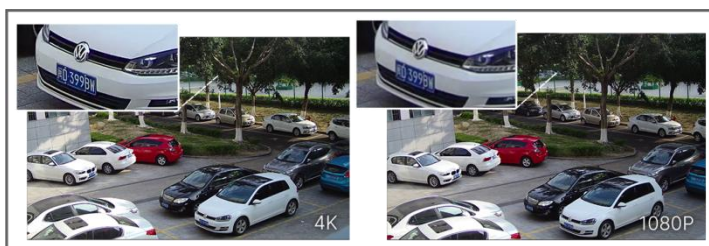

4K Video Viewing Experience

The camera performs well in catching detailed image with 4K HD resolution regardless of the moving speed.