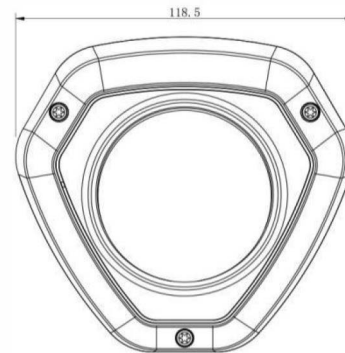

AI Vandal-proof Mini Dome Network Camera

Structure Diagrams

(Default Version)

(Multi-interface Version)

Units: mm

Accessories Support

A01 Pole Mount

Weight: 720g
Dimensions: 170*51.5*152.6mm

A03 External Corner Bracket

Weight: 900g
Dimensions: 170*152.5*76.3mm

A71 Wall Mount

Weight: 530g
Dimensions: 162*124*78 mm

A73 Adapter Plate

Weight: 28g
Dimension: 115*122.5*10mm

A74 Junction Box

Weight: 60g
Dimensions: 121.5*116.5*37.2