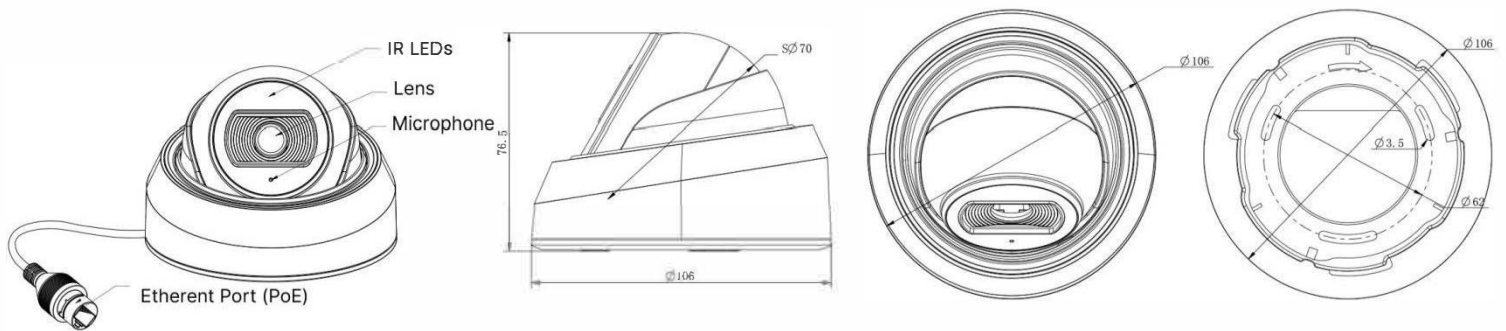

AI Weather-proof Mini Dome Network Camera

Structure Diagrams

Junction Box Version

Cable Out Version

Units: mm

Accessories Support

A01 Pole Mount

Weight: 720g
Dimensions: 170*51.5*152.6mm

A03 External Corner Bracket

Weight: 900g
Dimensions: 170*152.5*76.3mm

A71 Wall Mount

Weight: 530g
Dimensions: 162*124*78 mm

A81 Recessed Mount

Weight: 450g
Dimensions: 168.9*168.9*91.3mm

A83 Junction Box

Weight: 270g
Dimensions: $\varnothing 122$ *45.5mm