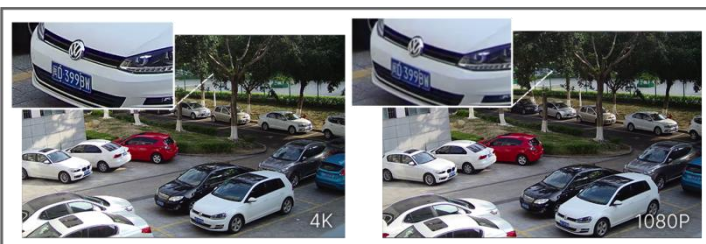

4K Video Viewing Experience

The camera performs well in catching detailed image with 4K HD resolution regardless of the moving speed.