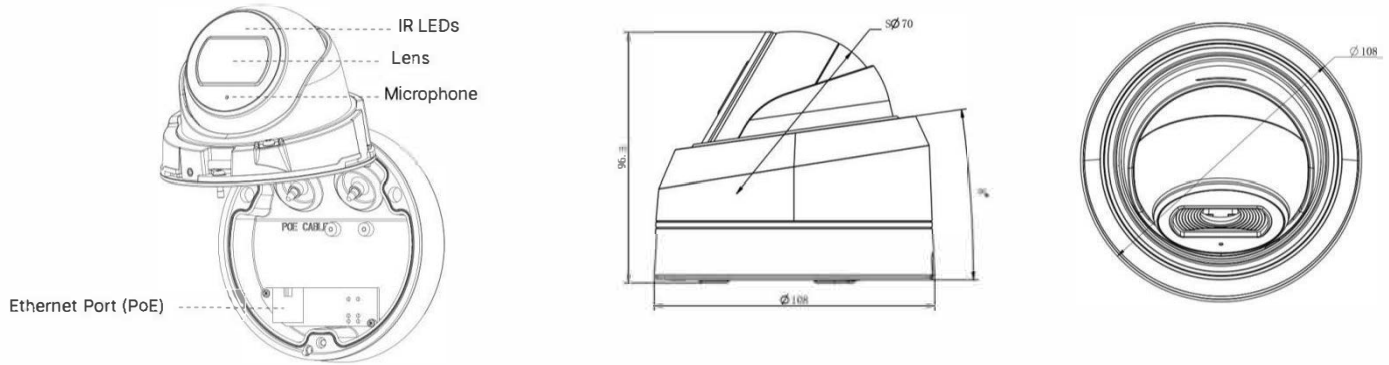

AI Weather-proof Mini Dome Network Camera

Intelligent Analytics	Video Analysis	Region Entrance, Region Exiting, Advanced Motion Detection, Tamper Detection, Line Crossing, Loitering, Object Left, Object Removed						
System	Storage	Support microSD/SDHC/SDXC Card Local Storage, up to 1TB						
	Advanced Function	BLC, HLC, 2D DNR, 3D DNR, Defog, AWB, IP Address Filtering, AGC, Anti-flicker, Corridor Mode, Deblur						
	SIP/VoIP Support	Yes, Voice & Video-over-IP						
	Event Trigger	Motion Detection, Network Disconnection, Audio Alarm, etc.						
	Event Action	FTP Upload, SMTP Upload, SD Card Record, SIP Phone, HTTP Notification, etc.						
	System Compatibility	ONVIF Profile G & S & T, API						
General	Working Temperature	-40°C~60°C						
	Working Humidity	0~90%(Non-condensing)						
	Power Supply	PoE (802.3af)						
	Power Consumption	<table border="0" style="width: 100%; text-align: center;"> <tr> <td style="width: 50%;">3.8W MAX</td> <td style="width: 10%; border-left: 1px dashed black;"></td> <td style="width: 40%;">4.6W MAX</td> </tr> <tr> <td>5.8W MAX (With IR on)</td> <td></td> <td>6.6W MAX (With IR on)</td> </tr> </table>	3.8W MAX		4.6W MAX	5.8W MAX (With IR on)		6.6W MAX (With IR on)
	3.8W MAX		4.6W MAX					
	5.8W MAX (With IR on)		6.6W MAX (With IR on)					
	Housing	Vandal-proof IK10-rated Metal Housing / Up to IP67-rated for Weather-resistant Performance						
	Weight	600g (Junction Box Version) / 410g (Cable Out Version)						
Dimensions	Φ108mmX96.5mm (Junction Box Version) / Φ106mmX76.5mm (Cable Out Version)							
Warranty	3/5 Years							

AI Weather-proof Mini Dome Network Camera

Structure Diagrams

Junction Box Version

Cable Out Version

Units: mm

Accessories Support

A01 Pole Mount

Weight: 720g
Dimensions: 170*51.5*152.6mm