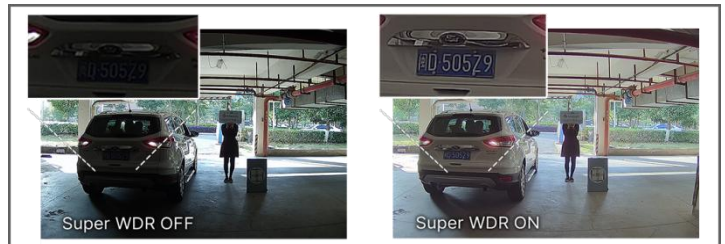

AI Weather-proof Mini Dome Network Camera

IP67

IK10

DATASHEET

KEY FEATURES

- ▶ NDA A Compliance (The fully NDA A-compliant products are well suited for government, defense and a range of projects subject to the NDA A.)
- ▶ Advanced Functions (Boasting to support various advanced functions such as HLC, Defog, ROI.)
- ▶ Built-in Microphone (Supporting audio function to hear what is happening in front of the camera.)
- ▶ SIP (Session Initiation Protocol. Providing audio/alarm/intercom and video streaming for mobile phones and video phones.)
- ▶ 3-Axis Mechanical Design (Featuring 3-axis mechanical design for fast and easy adjustment of the camera's viewing angle.)
- ▶ Smart Stream (Bandwidth, storage and bit rate are saved with Smart Stream On, eg, H.265+ saves 70%~80% bandwidth that of H.264.)

AI Video Analytics

The AI Camera Series can intelligently filter objects to focus on human and vehicle detection in multiple events such as Region Entrance, Region Exiting, Loitering, Advanced Motion Detection, etc.

4K Video Viewing Experience

The camera performs well in catching detailed image with 4K HD resolution regardless of the moving speed.

120dB Super WDR

Sensor-based WDR technology allows the camera to record greater scene details with true color reproduction even under the extreme back light and high contrast conditions. The ratio that the brightest light signal values divided by the darkest light signal values is up to 120dB.

IP67&IK10

Supporting IP67-rated weather proofing and IK10-rated vandal proof which are the leading level of the industry, the camera is well protected against adverse impact to ensure the performance.

AI Weather-proof Mini Dome Network Camera