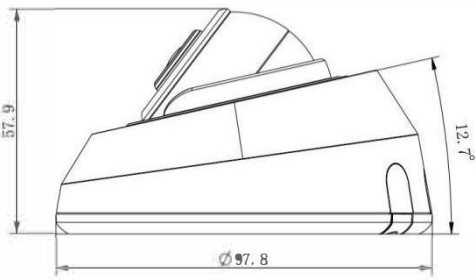

Structure Diagrams

Units: mm

Accessories Support

A01 Pole Mount

Weight: 720g
Dimensions: 170*51.5*152.6mm

A03 External Corner Bracket

Weight: 900g
Dimensions: 170*152.5*76.3mm

A71 Wall Mount

Weight: 530g
Dimensions: 162*124*78 mm

A82 Recessed Mount

Weight: 475g
Dimension: Φ 168.7*91.3mm