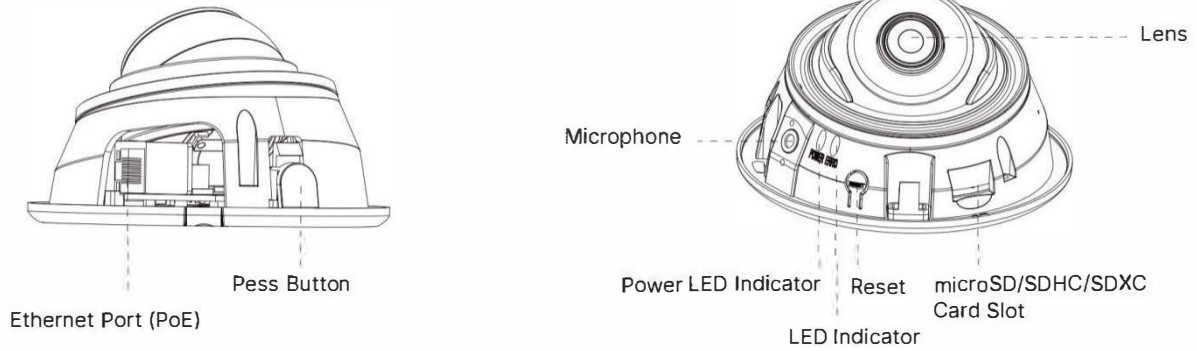

Structure Diagrams

Units: mm

Accessories Support

A01 Pole Mount

Weight: 720g
Dimensions: 170*51.5*152.6mm

A03 External Corner Bracket

Weight: 900g
Dimensions: 170*152.5*76.3mm

A71 Wall Mount

Weight: 530g
Dimensions: 162*124*78 mm

A82 Recessed Mount

Weight: 475g
Dimension: Φ 168.7*91.3mm