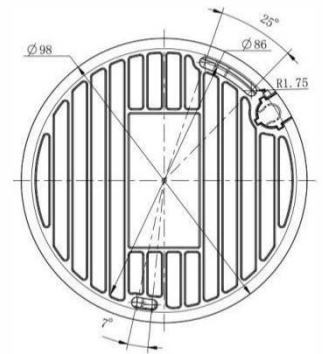

# AI IR Mini Dome Network Camera

	Model	INVID-MS-C5383-PD (5MP)	INVID-MS-C8183-(S)PD (4K)
<b>Camera</b>	Image Sensor	1/2.8" Progressive Scan CMOS	
	Min. Illumination	Color: 0.008Lux@F1.6 B/W: 0Lux with IR on	Color: 0.012Lux@F1.6 B/W: 0Lux with IR on
	WDR	120dB Super WDR	
	Lens	2.8mm/4mm/6mm@F1.6	
	Mount	M12	
	Field of View	H105°/D131°/V78°(2.8mm) H86°/D108°/V63°(4mm) H52°/D63°/V40°(6mm)	H110°/D126°/V60°(2.8mm) H91°/D106°/V50°(4mm) H55°/D63°/V32°(6mm)
	Shutter Time	1/100000s~1s	
	IR Distance	Up to 20m	
	Day/Night Mode	Day/Night/Auto/Customize/Schedule	
	S/N	>55dB	
<b>Video</b>	Max.Image Resolution	2592x1944	3840x2160
	Primary Stream	60Hz: 30fps@(2592x1944, 2048x1536, 1920x1080, 1280x960, 1280x720, 704x576) 50Hz: 25fps@(2592x1944, 2048x1536, 1920x1080, 1280x960, 1280x720, 704x576)	60Hz/50Hz: 30fps@(3840x2160, 3072x2048, 2592x1944, 2592x1520, 2048x1536, 1920x1080, 1280x960, 1280x720, 704x576), 20fps@(3840x2160)(Optional for S Series)
	Secondary Stream	60Hz: 30fps@(704x576, 640x480, 640x360, 352x288) 50Hz: 25fps@(704x576, 640x480, 640x360, 352x288)	
	Tertiary Stream	60Hz: 30fps@(1280x720, 704x576, 640x480, 640x360, 352x288) 50Hz: 25fps@(1280x720, 704x576, 640x480, 640x360, 352x288)	
	Video Compression	H.265*/H.265(HEVC)/H.264*/H.264/MJPEG	
	Video Bit Rate	16Kbps~16Mbps(CBR/VBR Adjustable)	
	Privacy Masking	Up to 4 areas	
	ROI	Up to 8 areas	
	Image Setting	Brightness/Contrast/Saturation/Sharpness	
<b>Interface</b>	Ethernet	1*RJ45 10M/100M Ethernet Port	
	Audio Interface	Built-in Microphone	
<b>Network</b>	Network Storage	NAS(Support NFS, SMB/CIFS), ANR	
	Protocol	IPv4/IPv6, ARP, TCP, UDP, RTCP, RTP, RTSP, RTMP, HTTP, HTTPS, DNS, DDNS, DHCP, FTP, NTP, SMTP, SNMP, UPnP, Bonjour, SIP, PPPoE, VLAN, 802.1x, QoS, IGMP, ICMP, SSL, TLS 1.2	

## Structure Diagrams

Units: mm