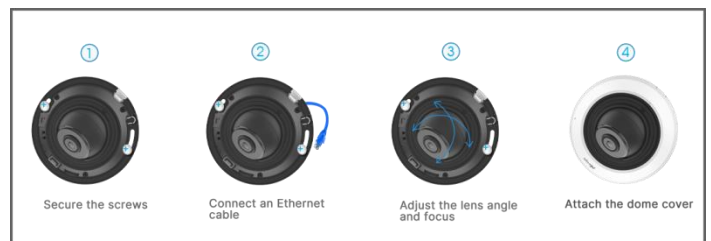

## Easy Installation & Adjustment

With a built-in RJ45 port, PoE functionality and 3-axis mechanical design, the installation steps of IR Mini Dome Camera are as easy as ABC.