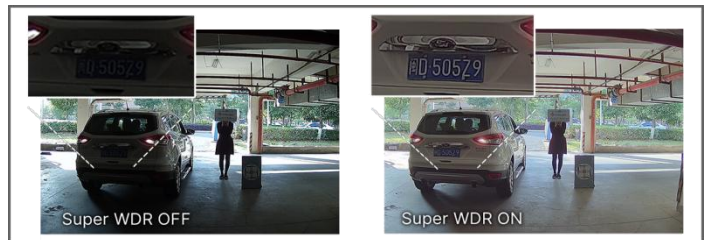

120dB Super WDR

Sensor-based WDR technology allows the camera to record greater scene details with true color reproduction even under the extreme back light and high contrast conditions. The ratio that the brightest light signal values divided by the darkest light signal values is up to 120dB.