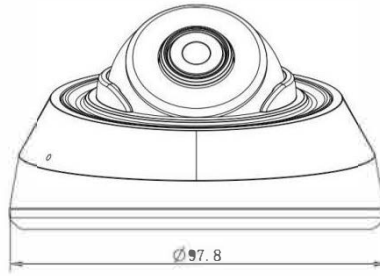

Structure Diagrams

Units: mm

Accessories Support

A01 Pole Mount

Weight: 720g
Dimensions: 170*51.5*152.6mm

A03 External Corner Bracket

Weight: 900g
Dimensions: 170*152.5*76.3mm

A71 Wall Mount

Weight: 530g
Dimensions: 162*124*78 mm

A82 Recessed Mount

Weight: 475g
Dimension: Φ 168.7*91.3mm