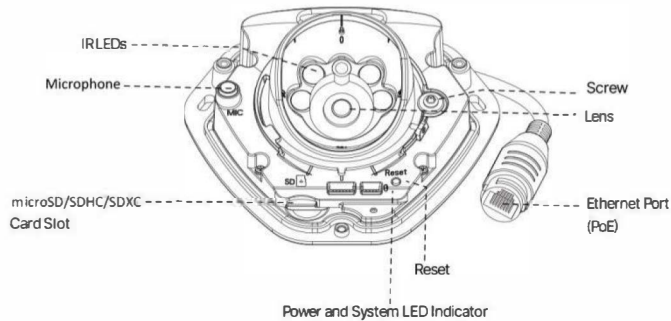

AI Vandal-proof Mini Dome Network Camera

Audio	Audio Compression	G.711/AAC/G.722/G.726	
	Audio Sampling Rate	8/16/32/48KHz	
	Audio Bit Rate	16~256kbps	
	Two-way Audio	Support	
Intelligent Analytics	Video Analysis	Region Entrance, Region Exiting, Advanced Motion Detection, Tamper Detection, Line Crossing, Loitering, Object Left, Object Removed	
System	Storage	Support microSD/SDHC/SDXC Card Local Storage, up to 1TB	
	Advanced Function	BLC, HLC, 2D DNR, 3D DNR, Defog, AWB, IP Address Filtering, AGC, Anti-flicker, Corridor Mode, Deblur	
	SIP/VoIP Support	Yes, Voice & Video-over-IP	
	Event Trigger	Motion Detection, Network Disconnection, Audio Alarm, etc.;	
	Event Action	FTP Upload, SMTP Upload, SD Card Record, SIP Phone, HTTP Notification, etc.;	
	System Compatibility	ONVIF Profile G & S & T, API	
General	Working Temperature	-40°C~60°C	
	Working Humidity	0~90%(Non-condensing)	
	Power Supply	PoE (802.3af); PoE (802.3af) / DC 12V ± 10% (Multi-interface Version)	
	Power Consumption	4W MAX 6W MAX (With IR on)	4.4W MAX 6.1W MAX (With IR on)
	Housing	Up to IP67-rated for Weather-resistant Performance / Vandal-proof IK10-rated Metal Housing	
	Weight	500g	
	Dimensions	118.5mmX110.8mmX65mm	
	Warranty	3/5 Years	

AI Vandal-proof Mini Dome Network Camera

Structure Diagrams

(Default Version)

(Multi-interface Version)

Units: mm

Accessories Support

A01 Pole Mount

Weight: 720g
Dimensions: 170*51.5*152.6mm