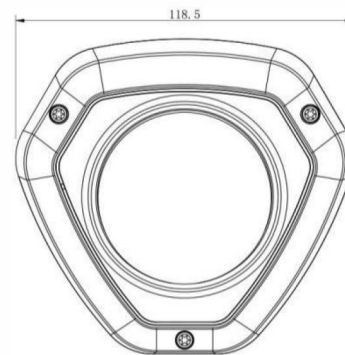

AI Vandal-proof Mini Dome Network Camera

Structure Diagrams

(Default Version)

(Multi-interface Version)

Units: mm

Accessories Support

A01 Pole Mount

Weight: 720g
Dimensions: 170*51.5*152.6mm

A03 External Corner Bracket

Weight: 900g
Dimensions: 170*152.5*76.3mm

A71 Wall Mount

Weight: 530g
Dimensions: 162*124*78 mm

A73 Adapter Plate

Weight: 28g
Dimension: 115*122.5*10mm

A74 Junction Box

Weight: 60g
Dimensions: 121.5*116.5*37.2