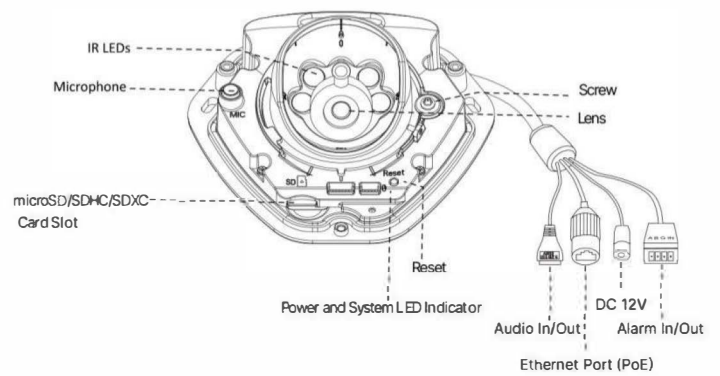

AI Vandal-proof Mini Dome Network Camera

Audio	Audio Compression	G.711/AAC/G.722/G.726	
	Audio Sampling Rate	8/16/32/48KHz	
	Audio Bit Rate	16~256kbps	
	Two-way Audio	Support	
Intelligent Analytics	Video Analysis	Region Entrance, Region Exiting, Advanced Motion Detection, Tamper Detection, Line Crossing, Loitering, Object Left, Object Removed	
System	Storage	Support microSD/SDHC/SDXC Card Local Storage, up to 1TB	
	Advanced Function	BLC, HLC, 2D DNR, 3D DNR, Defog, AWB, IP Address Filtering, AGC, Anti-flicker, Corridor Mode, Deblur	
	SIP/VoIP Support	Yes, Voice & Video-over-IP	
	Event Trigger	Motion Detection, Network Disconnection, Audio Alarm, etc.;	
	Event Action	FTP Upload, SMTP Upload, SD Card Record, SIP Phone, HTTP Notification, etc.;	
	System Compatibility	ONVIF Profile G & S & T, API	
General	Working Temperature	-40°C~60°C	
	Working Humidity	0~90%(Non-condensing)	
	Power Supply	PoE (802.3af); PoE (802.3af) / DC 12V ± 10% (Multi-interface Version)	
	Power Consumption	4W MAX 6W MAX (With IR on)	4.4W MAX 6.1W MAX (With IR on)
	Housing	Up to IP67-rated for Weather-resistant Performance / Vandal-proof IK10-rated Metal Housing	
	Weight	500g	
	Dimensions	118.5mmX110.8mmX65mm	
	Warranty	3/5 Years	

AI Vandal-proof Mini Dome Network Camera

Structure Diagrams

(Default Version)

(Multi-interface Version)

Units: mm

Accessories Support

A01 Pole Mount

Weight: 720g
Dimensions: 170*51.5*152.6mm