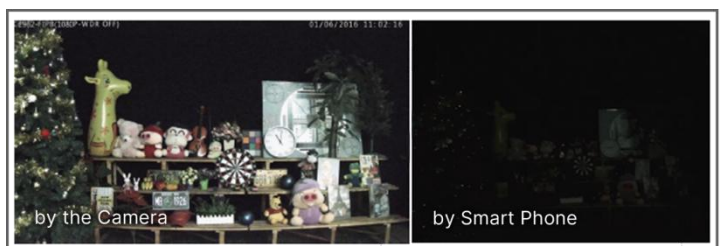

0.005Lux Starlight

Allows the network cameras to provide reliable and high quality images, even in the low light illumination.