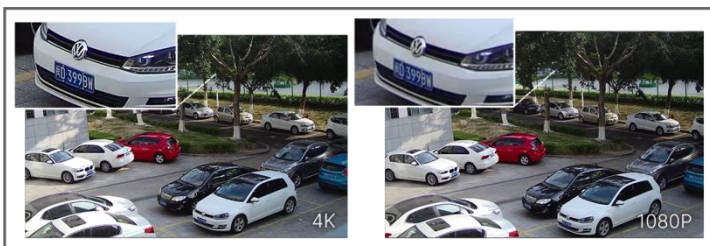

4K Video Viewing Experience

The camera performs well in catching detailed image with 4K HD resolution regardless of the moving speed.