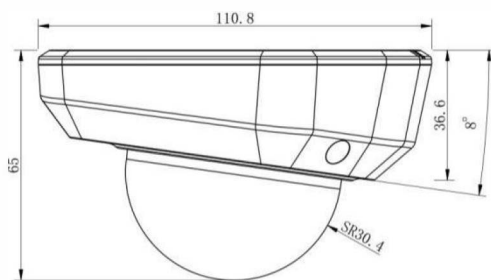

AI Vandal-proof Mini Dome Network Camera

Structure Diagrams

(Default Version)

(Multi-interface Version)

Units: mm

Accessories Support

A01 Pole Mount

Weight: 720g
Dimensions: 170*51.5*152.6mm

A03 External Corner Bracket

Weight: 900g
Dimensions: 170*152.5*76.3mm

A71 Wall Mount

Weight: 530g
Dimensions: 162*124*78 mm

A73 Adapter Plate

Weight: 28g
Dimension: 115*122.5*10mm

A74 Junction Box

Weight: 60g
Dimensions: 121.5*116.5*37.2