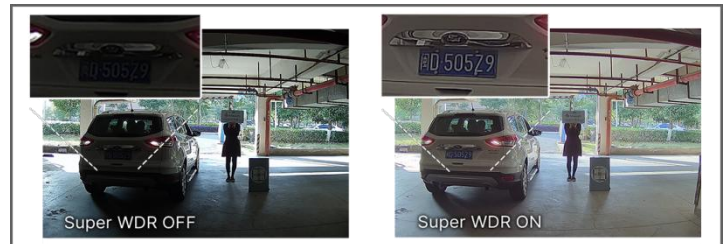

AI Vandal-proof Mini Dome Network Camera

NDAA

IP67

IK10

DATASHEET

KEY FEATURES

- ▶ NDAA Compliance (The fully NDAA-compliant products are well suited for government, defense and a range of projects subject to the NDAA.)
- ▶ Advanced Functions (Boasting to support various advanced functions such as HLC, Defog, ROI.)
- ▶ Built-in Microphone (Supporting audio function to hear what is happening in front of the camera.)
- ▶ SIP (Session Initiation Protocol. Providing audio/alarm/intercom and video streaming for mobile phones and video phones.)
- ▶ 1TB (Supporting ultra-large external microSD/SDHC/SDXC card storage up to 1TB.)
- ▶ Smart Stream (Bandwidth, storage and bit rate are saved with Smart Stream On, eg, H.265+ saves 70%~80% bandwidth that of H.264.)

AI Video Analytics

The AI Camera Series can intelligently filter objects to focus on human and vehicle detection in multiple events such as Region Entrance, Region Exiting, Loitering, Advanced Motion Detection, etc.

4K Video Viewing Experience

The camera performs well in catching detailed image with 4K HD resolution regardless of the moving speed.

120dB Super WDR

Sensor-based WDR technology allows the camera to record greater scene details with true color reproduction even under the extreme back light and high contrast conditions. The ratio that the brightest light signal values divided by the darkest light signal values is up to 120dB.