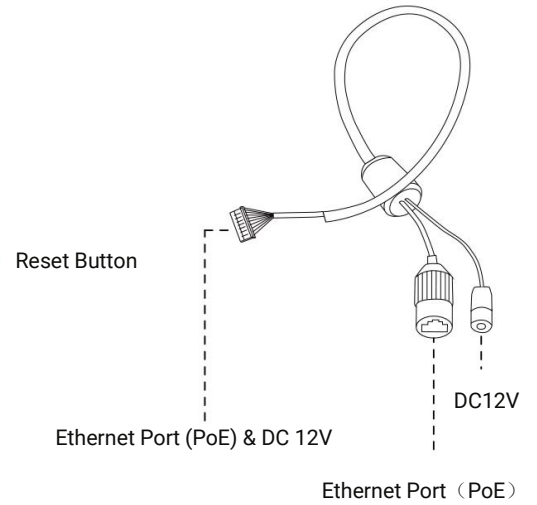

AI 180° Panoramic Mini Dome Network Camera

Units: mm

A01 Pole Mount

Weight: 720g

Dimensions: 170*51.5*152.6mm

A03 External Corner Bracket

Weight: 900g

Dimensions: 170*152.5*76.3mm

A71 Wall Mount

Weight: 530g

Dimensions: 162*124*78 mm