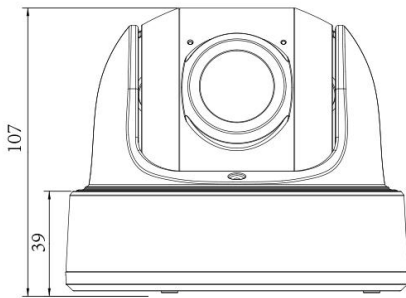

AI 180° Panoramic Mini Dome Network Camera

Units: mm

A01 Pole Mount

Weight: 720g

Dimensions: 170*51.5*152.6mm

A03 External Corner Bracket

Weight: 900g

Dimensions: 170*152.5*76.3mm

A71 Wall Mount

Weight: 530g

Dimensions: 162*124*78 mm