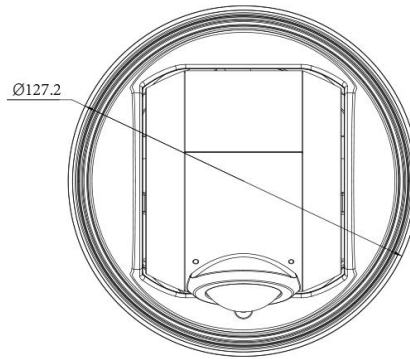

# AI 180° Panoramic Mini Dome Network Camera

<b>Intelligent Analytics</b>	Video Analysis	Intrusion Detection, Region Entrance, Region Exiting, Advanced Motion Detection, Tamper Detection,
	Object Counting & Report	Count the number of objects crossing the line, optionally human and vehicle, Support regional people counting for up to 4 detection areas
<b>System</b>	Storage	Support microSD/SDHC/SDXC Card Local Storage, up to 1TB
	Advanced Function	Heat Map, BLC, HLC, 2D DNR, 3D DNR, Defog, AWB, IP Address Filtering, AGC, Anti-flicker, Corridor Mode, Deblur, Watermark
	SIP/VoIP Support	Yes, Voice & Video-over-IP
	Event Trigger	Motion Detection, Network Disconnection, Audio Alarm, etc.
	Event Action	FTP Upload, SMTP Upload, SD Card Record, SIP Phone, HTTP Notification, etc.
	System Compatibility	ONVIF Profile G & M & S & T, API
<b>General</b>	Working Temperature	-40°C~60°C
	Working Humidity	0~95%(Non-condensing)
	Power Supply	PoE (802.3af) / DC 12V ± 10%
	Power Consumption	7W MAX 10W MAX (With IR on)
	Weather Proof	Up to IP67-rated for Weather-resistant Performance
	Housing	Vandal-proof IK10-rated Metal Housing
	Weight	853g
	Dimensions	Φ127mmX107mm
	Warranty	3/5 Years

# AI 180° Panoramic Mini Dome Network Camera

Units: mm

## A01 Pole Mount

Weight: 720g

Dimensions: 170\*51.5\*152.6mm