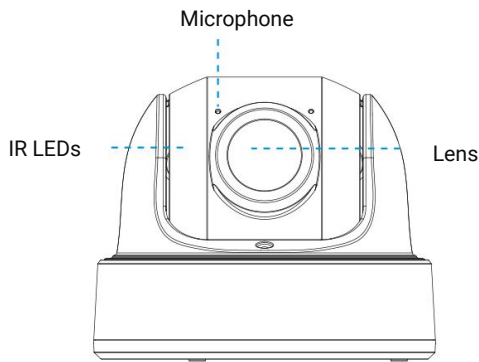

AI 180° Panoramic Mini Dome Network Camera

Units: mm

A01 Pole Mount

Weight: 720g

Dimensions: 170*51.5*152.6mm

A03 External Corner Bracket

Weight: 900g

Dimensions: 170*152.5*76.3mm

A71 Wall Mount

Weight: 530g

Dimensions: 162*124*78 mm