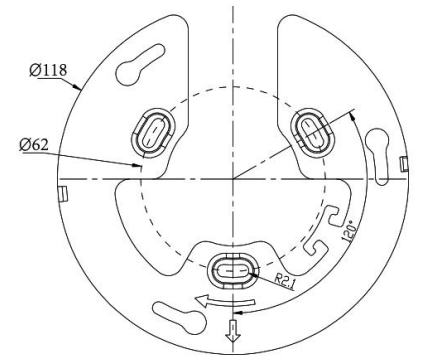

AI 180° Panoramic Mini Dome Network Camera

Units: mm

A01 Pole Mount

Weight: 720g

Dimensions: 170*51.5*152.6mm

A03 External Corner Bracket

Weight: 900g

Dimensions: 170*152.5*76.3mm

A71 Wall Mount

Weight: 530g

Dimensions: 162*124*78 mm