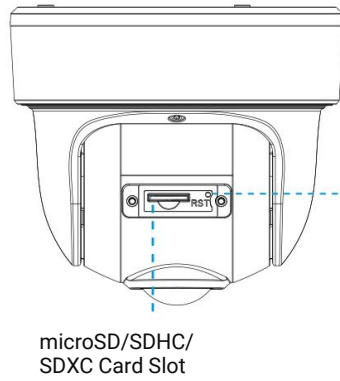

AI 180° Panoramic Mini Dome Network Camera

Units: mm

A01 Pole Mount

Weight: 720g

Dimensions: 170*51.5*152.6mm

A03 External Corner Bracket

Weight: 900g

Dimensions: 170*152.5*76.3mm

A71 Wall Mount

Weight: 530g

Dimensions: 162*124*78 mm