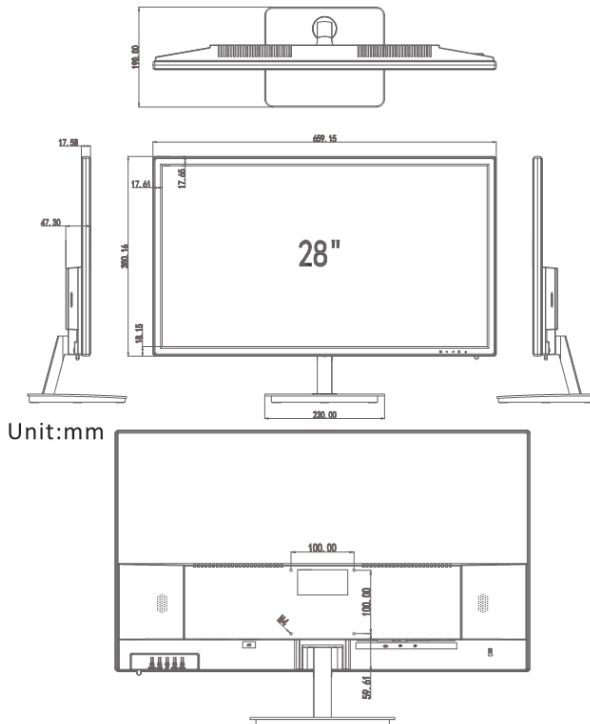

IMHD4K-28

28" Ultra High Definition 4K Monitor 3840 x 2160 Monitor
HDMI, DisplayPort, Built for 24/7 Performance

- Built for 24/7 performance, ensuring continuous, reliable video surveillance for critical security environments
- Portrait Mode Support
- Ultra High Definition 4K Image: 3840 x 2160
- Bright Illuminated Panel with 178° Viewing Angle
- Inputs: HDMI & DisplayPort
- 3D Combo Filter
- VESA Mount 100 x 100

Display Characteristics	
Screen Size	28"
Active Display Area (W x H)	620.93 x 341.3 mm
Display Mode	16:9
LED Type	TFT-LED
Resolution	3840 x 2160
Display Color	1.073G
Pixel Pitch (H x V)	0.1617 x 0.1617
Brightness(nits)	350cd/m ²
Contrast Ratio	1000:1
Viewing Angle (H/V)	178 /178
Response Time	5ms
Backlight	LED
Input&Output	
HDMI 2.0	1
DP	1
USB	1
Power	1
Speaker	2x3W(Stereo)
Video	
Color System	PAL/NTSC/SECAM
OSD Control	Auto adjust, Brightness, Contrast, Hori. / Vert. Position, Clock, phase, Color, Language..
3D comb filter	YES
Support Picture in Picture (PIP)	YES
Power& Mount Way	
Power	AC100V~240V,50/60Hz
Working Temperature	-22°F ~ 185°F (-30°C ~ 85°C)
Power Consumption	≤40W
Menu	Chinese/English(other languages supported)
Mounting/Weight	VESA mount/7kg 100 x 100
MTBF	50000 Hours
Dimension size	26 x 15 x 1.9 in (660*380*47mm)
Accessories	
Included Accessories	Industrial PSU,Screw, Cable holder, Quick start guide

Ordering Information

IMHD4K-28: 28" 4K HDMI Monitor