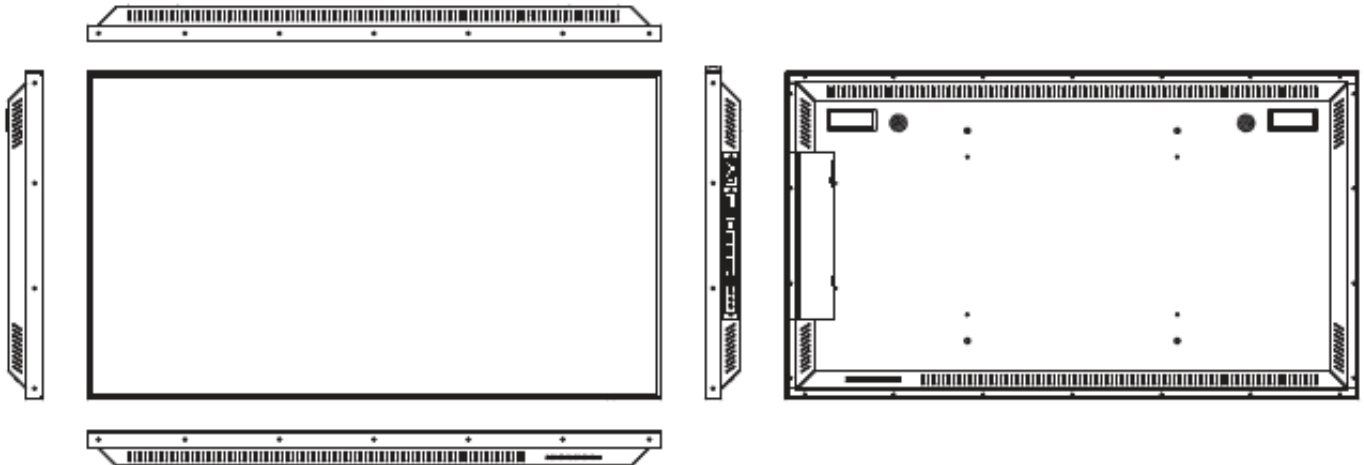

### IMHD4K-43N

43" Ultra High Definition 4K Monitor 3840 x 2160 Image  
HDMI, VGA, DisplayPort, Built for 24/7 Performance

#### Features

- Built for 24/7 performance, ensuring continuous, reliable video surveillance for critical security environments
- Portrait Mode Support
- Superior Ultra High Definition 4K Image: 3840 x 2160
- Thin Bezel Frame for Maximized Viewing Area
- Bright Illuminated Panel with 178° Viewing Angle
- Inputs: HDMI x 2, VGA, DisplayPort, Audio
- 1.07 Billion Color Capacity
- VESA Mount 200 x 100

Display	IMHD4K-43N
Screen diagonal dimension	43 inch
Screen Maximum Resolution	3840 x 2160 @ 60Hz
Color Depth	1.07 Billion Colors
Brightness	450cd/m <sup>2</sup>
PIP/PBP	Yes
Monitor Aspect Ratio	16:9
Interface	DP + HDMI*2 + VGA + Audio + RS232 In/Out (HDMI2.0, HDMI1.4)
Speakers	8Ω / 5W
LED Type	DLED
View Angle (H/V)	178°/178°
Dimension size	37.9 x 25.4 x 3.6 in (962*644*92mm)
Carton Dimensions (L x W x H)	45.1 x 10 x 10 in (1145 x 255 x 730mm)
Case Material	Aluminum Bezel, Steel Back
VESA Mounting Pattern	200 x 100
Power Input	AC 110-240V