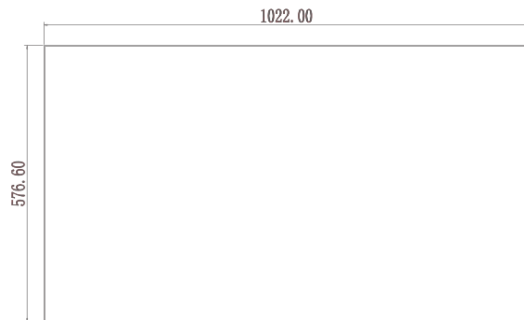

IMHD4K-46VW

46" 4K 3840 × 2160 Video Wall Ultra Thin Bezel

Features

- Bezel-free native 1080P, 4K
- Customized resolution LED video wall system
- Ultimate visual performance with 14 bit grey scale
- 24/7 reliability, 50,000hours lifespan at least
- Dot by dot calibration ensures excellent color & brightness uniformity
- Low power consumption, Environment friendly
- Fan-less design, no noise
- VESA Mount 500 x 400

Model Name	IMHD4K-46VW		
Display Characteristics			
Screen Size	46"		
Resolution	3840 × 2160		
Display Mode	16:9		
Bezel(U/L),(R/B)	2.3mm(U/L), 1.2mm(R/B)		
Contrast ratio	4000:1		
Display Color	8 bit - 16.7M		
Pixel Pitch (mm)	0.248(H)×0.248(V)		
Brightness (nits)	500cd/m ²		
Maximum Pixel Frequency	148.5MHz		
Viewing Angle	178(H) /178(V)		
Response Time	5ms		
Panel Type	D-LED DID		
Input & Output (Optional)	A(4K)	B(4K)	C(Full HD)
HDMI In	1	2	1
HDMI Out	0	1	0
VGA In	1	1	1
DP In	1	0	0
USB	1	1	0
RJ 45 In	1	1	1
RJ 45 Out	2	2	2
BNC In	1	1	2
BNC Out	1	1	2
DVI In	1	1	2
Power			
Power Supply	AC 100-240V~(+/-10%), 50/60Hz		
Power Consumption (on mode)	Max: 143W/h; Typical: 87W/h,BTU:488W/h		
Power Consumption (off mode)	less than 0.5W		
Power Consumption (sleep mode)	less than 0.5W		
Mechanical Specification			
Dimension size	48 x 22.7 x 5 in (1222*576*126mm)		
Packing Dimension (W*H*D)	45.7 x 28.2 x 11 in (1160 x 715 x 280 mm)		
VESA Mount	500 * 400 (mm)		
Menu	Chinese/English(other languages supported)		
Temperature	14°F ~ 131°F (-10°C ~ 55°C)		
MTBF	60000Hours		
Included Accessories	Quick Setup Guide,Cat5/6, Software CD, Power Cord		