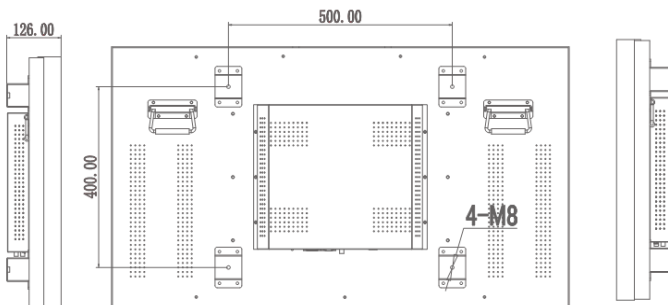

IMHD4K-46VW

46" 4K 3840 × 2160 Video Wall Ultra Thin Bezel

Features

- Bezel-free native 1080P, 4K
- Customized resolution LED video wall system
- Ultimate visual performance with 14 bit grey scale
- 24/7 reliability, 50,000hours lifespan at least
- Dot by dot calibration ensures excellent color & brightness uniformity
- Low power consumption, Environment friendly
- Fan-less design, no noise
- VESA Mount 500 x 400

Model Name	IMHD4K-46VW		
Display Characteristics			
Screen Size	46"		
Resolution	3840 × 2160		
Display Mode	16:9		
Bezel(U/L),(R/B)	2.3mm(U/L), 1.2mm(R/B)		
Contrast ratio	4000:1		
Display Color	8 bit - 16.7M		
Pixel Pitch (mm)	0.248(H)×0.248(V)		
Brightness (nits)	500cd/m ²		
Maximum Pixel Frequency	148.5MHz		
Viewing Angle	178(H) /178(V)		
Response Time	5ms		
Panel Type	D-LED DID		
Input & Output (Optional)	A(4K)	B(4K)	C(Full HD)
HDMI In	1	2	1
HDMI Out	0	1	0
VGA In	1	1	1
DP In	1	0	0
USB	1	1	0
RJ 45 In	1	1	1
RJ 45 Out	2	2	2
BNC In	1	1	2
BNC Out	1	1	2
DVI In	1	1	2
Power			
Power Supply	AC 100-240V~(+/-10%), 50/60Hz		
Power Consumption (on mode)	Max: 143W/h; Typical: 87W/h,BTU:488W/h		
Power Consumption (off mode)	less than 0.5W		
Power Consumption (sleep mode)	less than 0.5W		
Mechanical Specification			
Dimension size	48 x 22.7 x 5 in (1222*576*126mm)		
Packing Dimension (W*H*D)	45.7 x 28.2 x 11 in (1160 x 715 x 280 mm)		
VESA Mount	500 * 400 (mm)		
Menu	Chinese/English(other languages supported)		
Temperature	14°F ~ 131°F (-10°C ~ 55°C)		
MTBF	60000Hours		
Included Accessories	Quick Setup Guide,Cat5/6, Software CD, Power Cord		

ACCESSORIES SOLD SEPARATELY

Ordering Information

IMHD4K-46VW: 46" 4K Video Wall

InVid Tech, reserves the right to make changes to improve our products at any time without notice; we are not responsible for misprints.