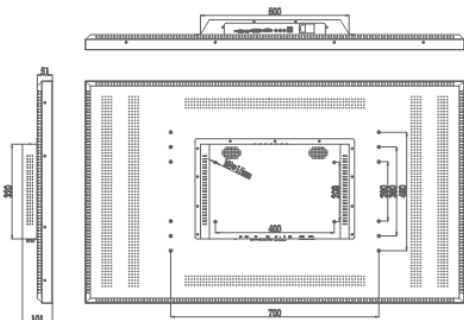

IMHD4K-55N

55" Ultra High Definition 4K Monitor 3840 x 2160 Image
HDMI, VGA, DisplayPort, Built for 24/7 Performance

Features

- Built for 24/7 performance, ensuring continuous, reliable video surveillance for critical security environments
- Portrait Mode Support
- Superior Ultra High Definition 4K Image: 3840 x 2160
- Thin Bezel Frame for Maximized Viewing Area
- Bright Illuminated Panel with 178° Viewing Angle
- Inputs: HDMI x 2, VGA, DisplayPort, Audio
- 1.06 Billion Color Capacity
- VESA Mount 400 x 200

Unit:mm

Display	IMHD4K-55N
Screen diagonal dimension	55 inch
Viewable area W x H	47.68 in X 26.34 in
Led Type	DLED
Screen Maximum Resolution	3840 x 2160
Supported input Resolutions	720x400; 640x480; 800x600; 1024x768; 1280x1024; 1920x1080; 3840x2160
Refresh Rate (vertical Frequency)	60 Hz
Color Depth	10bit(D), 1.06Billion colors
Brightness	Typical 450 cd/m ² , Max 500 cd/m ²
Auto Adjust	Yes
Monitor Aspect Ratio	16:9
Display Aspect Ratio	OSD selectable16:9 or 4:3
Horizontal TV Lines	1080
Contrast Ratio	3000:1
Response Time (ms)	8
View Angle (H/V)	178°/178°
Digital Video Inputs	HDMI DP up to 3840x2160
Port inputs	DP + HDMI*2 + VGA + AUDIO + RS232 IN
Port outputs	RS232 OUT
Speakers	8 Ω 5 Watt/channel
De-interlace & Noise Reduction	3D De-interlace
OSD Languages	English, Spanish, German, Chinese, French, Italian
Case & stand material	Metal
VESA Mounting Pattern	location centered on monitor body 400 x 200
Net Weight	48.5 lbs (22kg)
Gross Weight	50.7 lbs (23kg)
Power- Watts(on and standby)	<160W
Power input	100 ~ 240V AC
Operating Temperature	32°F ~ 104°F (0°C ~ 40°C)
Storage Temperature	-4°F ~ 140°F (-20°C ~ 60°C)
Operating Humidity	10 ~ 85%
Certifications	CE, FCC, HDMI Forum
Dimension size	50.2 x 29.5 x 4 in (1275*750*101mm)