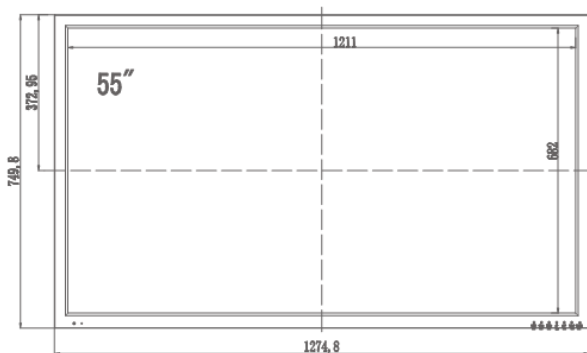

IMHD4K-55N

55" Ultra High Definition 4K Monitor 3840 x 2160 Image
HDMI, VGA, DisplayPort, Built for 24/7 Performance

Features

- Built for 24/7 performance, ensuring continuous, reliable video surveillance for critical security environments
- Portrait Mode Support
- Superior Ultra High Definition 4K Image: 3840 x 2160
- Thin Bezel Frame for Maximized Viewing Area
- Bright Illuminated Panel with 178° Viewing Angle
- Inputs: HDMI x 2, VGA, DisplayPort, Audio
- 1.06 Billion Color Capacity
- VESA Mount 400 x 200

Unit:mm

Display	IMHD4K-55N
Screen diagonal dimension	55 inch
Viewable area W x H	47.68 in X 26.34 in
Led Type	DLED
Screen Maximum Resolution	3840 x 2160
Supported input Resolutions	720x400; 640x480; 800x600; 1024x768; 1280x1024; 1920x1080; 3840x2160
Refresh Rate (vertical Frequency)	60 Hz
Color Depth	10bit(D), 1.06Billion colors
Brightness	Typical 450 cd/m ² , Max 500 cd/m ²
Auto Adjust	Yes
Monitor Aspect Ratio	16:9
Display Aspect Ratio	OSD selectable16:9 or 4:3
Horizontal TV Lines	1080
Contrast Ratio	3000:1
Response Time (ms)	8
View Angle (H/V)	178°/178°
Digital Video Inputs	HDMI DP up to 3840x2160
Port inputs	DP + HDMI*2 + VGA + AUDIO + RS232 IN
Port outputs	RS232 OUT
Speakers	8 Ω 5 Watt/channel
De-interlace & Noise Reduction	3D De-interlace
OSD Languages	English, Spanish, German, Chinese, French, Italian
Case & stand material	Metal
VESA Mounting Pattern	location centered on monitor body 400 x 200
Net Weight	48.5 lbs (22kg)
Gross Weight	50.7 lbs (23kg)
Power- Watts(on and standby)	<160W
Power input	100 ~ 240V AC
Operating Temperature	32°F ~ 104°F (0°C ~ 40°C)
Storage Temperature	-4°F ~ 140°F (-20°C ~ 60°C)
Operating Humidity	10 ~ 85%
Certifications	CE, FCC, HDMI Forum
Dimension size	50.2 x 29.5 x 4 in (1275*750*101mm)