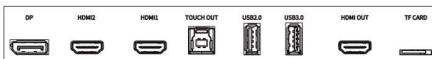

Front interfaces:

Side interfaces:

Front buttons:

Bottom interfaces:

Panel	
Backlight	DLED backlight
Panel size	75 inches
Resolution	3840*2160
Brightness (cd/m ²)	350
Contrast Ratio	1200:1
Response Time (ms)	8
Color Support	1.07 billion colors
Viewing Angle (H/V)	178°/178°
System	
CPU	Amlogic T982 4*A55 and Mali G52 GPU
CPU Frequency	1.9GHz
RAM/ROM	DDR4: 4GB eMMC: 32GB
System Compatibility	Android 11.0
Touch	
Touch Control	Contactless IR sensor, supports 20-point touch
Touch Precision (mm)	±1
Recognizable Object	5 points, 2mm
Glass	4mm tempered glass, level 7 on Mohs hardness scale, anti-glare
Touch Response Time (ms)	≤10
Touchscreen Input	Opaque objects (e.g. fingers, pens)
Interface	
Video Input	3*HDMI IN(4K), 1*VGA IN, 1*AV IN, 1*YPbPr IN, 1*DP IN
Video Output	1*AV OUT, 1*HDMI OUT(4K)
Audio Input	1*MIC_IN
Audio Output	1*EARPHONE, 1*coaxial audio output interface(COAX)
Other Interfaces	1*RS232, 3*front USB 3.0, 1*on-board USB 2.0, 1*on-board USB 3.0, 2*TOUCH USB, 1*Type-C, 1*TF CARD
Network	1*LAN OUT, 1*LAN IN
Audio	
Speaker	Left channel : 1*treble (5W) + 1*bass (15W) Right channel : 1*treble (5W) + 1*bass (15W)
Wi-Fi	
WiFi Configuration	Wi-Fi 5+Wi-Fi 6, supports 5G/2.4G
WiFi Performance	30m ² coverage, 20m transmission distance in open space
Bluetooth	
Bluetooth Version	5.0
Bluetooth Performance	12m transmission distance in open space
OSD	
Multi-Language	24 (Simplified Chinese, Traditional Chinese, English, Japanese, Arabic, French, Spanish, Portuguese, German, Italian, Dutch, Polish, Korean, Catalan, Galician, Vietnamese, Bulgarian, Kazakh, Russian, Ukrainian, Thai, Uzbek, Hungarian, Croatian)
VESA	
Wall mount hole	600*400 mm
Wall mount screw	4-M8 screw hole
General	
Power Supply	AC 100 to 240V, 50/60Hz
Overall Power Consumption (W)	291.5 (without OPS)
Standby Power Consumption (W)	< 0.5
Product Dimensions (W*H*D)	677 x 40.7 x 3.5 in (1720*1035*89mm)
Package Dimensions (W*H*D)	83.3 x 52.6 x 8.7 in (2115*1336*222mm)
Weight	Net weight: 116.8 lbs (53kg) Gross weight: 133.4 lbs (60.5kg)
Operating Temperature	32°F ~ 122°F (0°C ~50°C)
Operating Humidity	10% to 90% RH, non-condensing
Storage temperature	-4°F ~ 140°F (-20°C ~ 60°C)
Storage humidity	0% to 95% RH, non-condensing
Accessories Included	1*power cable, 2*touch pen, 1*quick guide, 1*IR remote controller, 1* wall mounting bracket