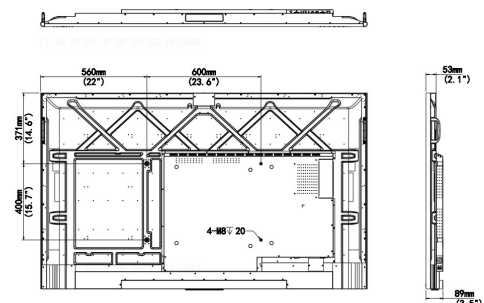

Front interfaces:

Side interfaces:

Front buttons:

Bottom interfaces:

Panel	
Backlight	DLED backlight
Panel size	75 inches
Resolution	3840*2160
Brightness (cd/m ²)	350
Contrast Ratio	1200:1
Response Time (ms)	8
Color Support	1.07 billion colors
Viewing Angle (H/V)	178°/178°
System	
CPU	Amlogic T982 4*A55 and Mali G52 GPU
CPU Frequency	1.9GHz
RAM/ROM	DDR4: 4GB eMMC: 32GB
System Compatibility	Android 11.0
Touch	
Touch Control	Contactless IR sensor, supports 20-point touch
Touch Precision (mm)	±1
Recognizable Object	5 points, 2mm
Glass	4mm tempered glass, level 7 on Mohs hardness scale, anti-glare
Touch Response Time (ms)	≤10
Touchscreen Input	Opaque objects (e.g. fingers, pens)
Interface	
Video Input	3*HDMI IN(4K), 1*VGA IN, 1*AV IN, 1*YPbPr IN, 1*DP IN
Video Output	1*AV OUT, 1*HDMI OUT(4K)
Audio Input	1*MIC_IN
Audio Output	1*EARPHONE, 1*coaxial audio output interface(COAX)
Other Interfaces	1*RS232, 3*front USB 3.0, 1*on-board USB 2.0, 1*on-board USB 3.0, 2*TOUCH USB, 1*Type-C, 1*TF CARD
Network	1*LAN OUT, 1*LAN IN
Audio	
Speaker	Left channel : 1*treble (5W) + 1*bass (15W) Right channel : 1*treble (5W) + 1*bass (15W)
Wi-Fi	
WiFi Configuration	Wi-Fi 5+Wi-Fi 6, supports 5G/2.4G
WiFi Performance	30m ² coverage, 20m transmission distance in open space
Bluetooth	
Bluetooth Version	5.0
Bluetooth Performance	12m transmission distance in open space
OSD	
Multi-Language	24 (Simplified Chinese, Traditional Chinese, English, Japanese, Arabic, French, Spanish, Portuguese, German, Italian, Dutch, Polish, Korean, Catalan, Galician, Vietnamese, Bulgarian, Kazakh, Russian, Ukrainian, Thai, Uzbek, Hungarian, Croatian)
VESA	
Wall mount hole	600*400 mm
Wall mount screw	4-M8 screw hole
General	
Power Supply	AC 100 to 240V, 50/60Hz
Overall Power Consumption (W)	291.5 (without OPS)
Standby Power Consumption (W)	< 0.5
Product Dimensions (W*H*D)	677 x 40.7 x 3.5 in (1720*1035*89mm)
Package Dimensions (W*H*D)	83.3 x 52.6 x 8.7 in (2115*1336*222mm)
Weight	Net weight: 116.8 lbs (53kg) Gross weight: 133.4 lbs (60.5kg)
Operating Temperature	32°F ~ 122°F (0°C ~50°C)
Operating Humidity	10% to 90% RH, non-condensing
Storage temperature	-4°F ~ 140°F (-20°C ~ 60°C)
Storage humidity	0% to 95% RH, non-condensing
Accessories Included	1*power cable, 2*touch pen, 1*quick guide, 1*IR remote controller, 1* wall mounting bracket