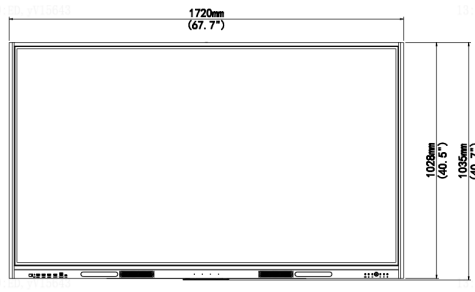

Front interfaces:

Side interfaces:

Front buttons:

Bottom interfaces:

Panel	
Backlight	DLED backlight
Panel size	75 inches
Resolution	3840*2160
Brightness (cd/m ²)	350
Contrast Ratio	1200:1
Response Time (ms)	8
Color Support	1.07 billion colors
Viewing Angle (H/V)	178°/178°
System	
CPU	Amlogic T982 4*A55 and Mali G52 GPU
CPU Frequency	1.9GHz
RAM/ROM	DDR4: 4GB eMMC: 32GB
System Compatibility	Android 11.0
Touch	
Touch Control	Contactless IR sensor, supports 20-point touch
Touch Precision (mm)	±1
Recognizable Object	5 points, 2mm
Glass	4mm tempered glass, level 7 on Mohs hardness scale, anti-glare
Touch Response Time (ms)	≤10
Touchscreen Input	Opaque objects (e.g. fingers, pens)
Interface	
Video Input	3*HDMI IN(4K), 1*VGA IN, 1*AV IN, 1*YPbPr IN, 1*DP IN
Video Output	1*AV OUT, 1*HDMI OUT(4K)
Audio Input	1*MIC_IN
Audio Output	1*EARPHONE, 1*coaxial audio output interface(COAX)
Other Interfaces	1*RS232, 3*front USB 3.0, 1*on-board USB 2.0, 1*on-board USB 3.0, 2*TOUCH USB, 1*Type-C, 1*TF CARD
Network	1*LAN OUT, 1*LAN IN
Audio	
Speaker	Left channel : 1*treble (5W) + 1*bass (15W) Right channel : 1*treble (5W) + 1*bass (15W)
Wi-Fi	
WiFi Configuration	Wi-Fi 5+Wi-Fi 6, supports 5G/2.4G
WiFi Performance	30m ² coverage, 20m transmission distance in open space
Bluetooth	
Bluetooth Version	5.0
Bluetooth Performance	12m transmission distance in open space
OSD	
Multi-Language	24 (Simplified Chinese, Traditional Chinese, English, Japanese, Arabic, French, Spanish, Portuguese, German, Italian, Dutch, Polish, Korean, Catalan, Galician, Vietnamese, Bulgarian, Kazakh, Russian, Ukrainian, Thai, Uzbek, Hungarian, Croatian)
VESA	
Wall mount hole	600*400 mm
Wall mount screw	4-M8 screw hole
General	
Power Supply	AC 100 to 240V, 50/60Hz
Overall Power Consumption (W)	291.5 (without OPS)
Standby Power Consumption (W)	< 0.5
Product Dimensions (W*H*D)	677 x 40.7 x 3.5 in (1720*1035*89mm)
Package Dimensions (W*H*D)	83.3 x 52.6 x 8.7 in (2115*1336*222mm)
Weight	Net weight: 116.8 lbs (53kg) Gross weight: 133.4 lbs (60.5kg)
Operating Temperature	32°F ~ 122°F (0°C ~50°C)
Operating Humidity	10% to 90% RH, non-condensing
Storage temperature	-4°F ~ 140°F (-20°C ~ 60°C)
Storage humidity	0% to 95% RH, non-condensing
Accessories Included	1*power cable, 2*touch pen, 1*quick guide, 1*IR remote controller, 1* wall mounting bracket