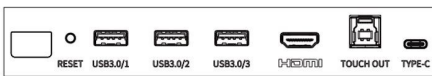

Front interfaces:

Side interfaces:

Front buttons:

Bottom interfaces:

Panel	
Backlight	DLED backlight
Panel size	75 inches
Resolution	3840*2160
Brightness (cd/m ²)	350
Contrast Ratio	1200:1
Response Time (ms)	8
Color Support	1.07 billion colors
Viewing Angle (H/V)	178°/178°
System	
CPU	Amlogic T982 4*A55 and Mali G52 GPU
CPU Frequency	1.9GHz
RAM/ROM	DDR4: 4GB eMMC: 32GB
System Compatibility	Android 11.0
Touch	
Touch Control	Contactless IR sensor, supports 20-point touch
Touch Precision (mm)	±1
Recognizable Object	5 points, 2mm
Glass	4mm tempered glass, level 7 on Mohs hardness scale, anti-glare
Touch Response Time (ms)	≤10
Touchscreen Input	Opaque objects (e.g. fingers, pens)
Interface	
Video Input	3*HDMI IN(4K), 1*VGA IN, 1*AV IN, 1*YPbPr IN, 1*DP IN
Video Output	1*AV OUT, 1*HDMI OUT(4K)
Audio Input	1*MIC_IN
Audio Output	1*EARPHONE, 1*coaxial audio output interface(COAX)
Other Interfaces	1*RS232, 3*front USB 3.0, 1*on-board USB 2.0, 1*on-board USB 3.0, 2*TOUCH USB, 1*Type-C, 1*TF CARD
Network	1*LAN OUT, 1*LAN IN
Audio	
Speaker	Left channel : 1*treble (5W) + 1*bass (15W) Right channel : 1*treble (5W) + 1*bass (15W)
Wi-Fi	
WiFi Configuration	Wi-Fi 5+Wi-Fi 6, supports 5G/2.4G
WiFi Performance	30m ² coverage, 20m transmission distance in open space
Bluetooth	
Bluetooth Version	5.0
Bluetooth Performance	12m transmission distance in open space
OSD	
Multi-Language	24 (Simplified Chinese, Traditional Chinese, English, Japanese, Arabic, French, Spanish, Portuguese, German, Italian, Dutch, Polish, Korean, Catalan, Galician, Vietnamese, Bulgarian, Kazakh, Russian, Ukrainian, Thai, Uzbek, Hungarian, Croatian)
VESA	
Wall mount hole	600*400 mm
Wall mount screw	4-M8 screw hole
General	
Power Supply	AC 100 to 240V, 50/60Hz
Overall Power Consumption (W)	291.5 (without OPS)
Standby Power Consumption (W)	< 0.5
Product Dimensions (W*H*D)	677 x 40.7 x 3.5 in (1720*1035*89mm)
Package Dimensions (W*H*D)	83.3 x 52.6 x 8.7 in (2115*1336*222mm)
Weight	Net weight: 116.8 lbs (53kg) Gross weight: 133.4 lbs (60.5kg)
Operating Temperature	32°F ~ 122°F (0°C ~50°C)
Operating Humidity	10% to 90% RH, non-condensing
Storage temperature	-4°F ~ 140°F (-20°C ~ 60°C)
Storage humidity	0% to 95% RH, non-condensing
Accessories Included	1*power cable, 2*touch pen, 1*quick guide, 1*IR remote controller, 1* wall mounting bracket