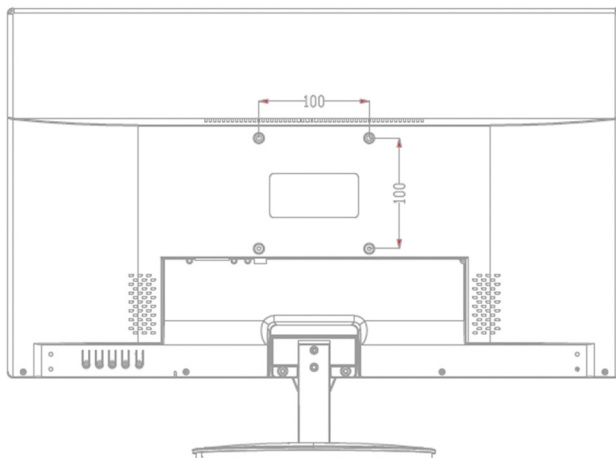

Ordering Information

IMHD-24POE: 24" POE Monitor

Model Name	IMHD-24POE
Screen Size	24"
Active Display Area (W x H)	521.28 x 293.22 mm
Display Mode	16:9
LED Type	TFT-LED
Resolution	1920 x 1080
Display Color	16.7M
Pixel Pitch (H x V)	0.248 x 0.248 mm
Brightness(nits)	300cd/M ²
Contrast Ratio	1000:1
Viewing Angle (H/V)	178/178
Response Time	5ms
Backlight	LED
Input & Output	
HDMI 2.0	2
VGA	1
RJ 45 PoE input	1
RJ 45 signal output	1 (Non PoE)
USB output (max 5V,3A)	1
Video	
Color System	PAL/NTSC/SECAM
OSD Control	Auto adjust, Brightness, Contrast, Hori. / Vert. Position, Clock,phase, Color, Language
3D comb filter	Yes
Video Noise Reduction	Yes
Power & Mount Way	
Power	DC12V, 3A (Included) 50/60Hz or POE+ Input AT Standard
Working Temperature	-22°F ~ 185°F (-30°C ~ 85°C)
Power Consumption	<25W
Menu	Chinese/English(other languages supported)
Mounting	Stand mount, VESA mount 100x100
MTBF	50000Hours
Power Output	12VDC, 1 Amp Max
Dimension size	21.9 x 13.5 x 1.9 in (555*343*49mm)
Net Weight	6.6 lbs (3kg)
Gross Weight	8.8 lbs (4kg)