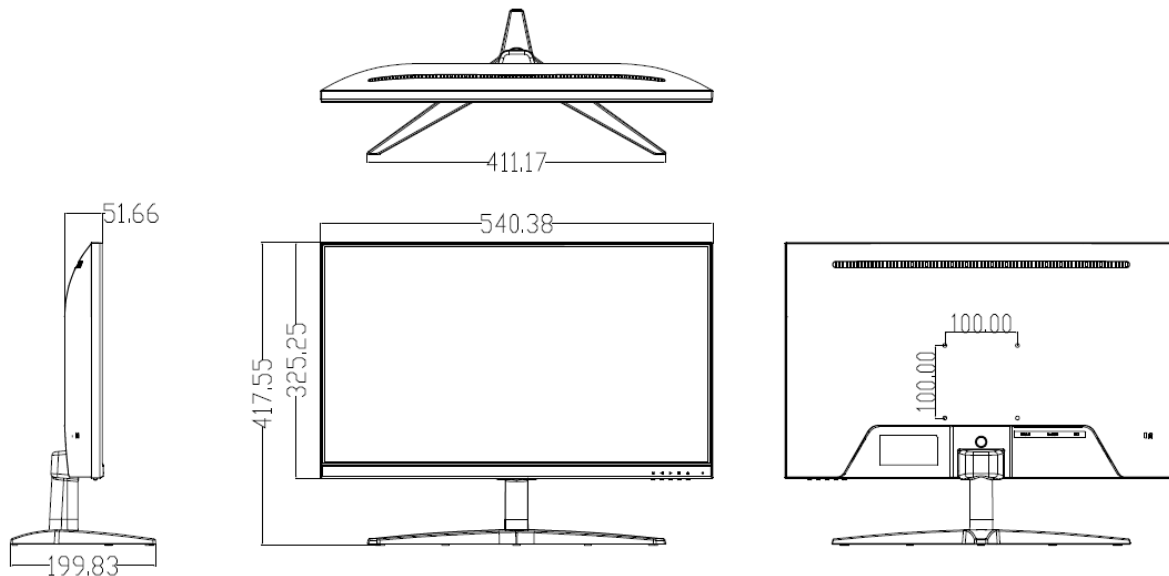

### IMHD-24IT

23.8" Full HD 1920 x 1080 LED Monitor, Inputs: HDMI, VGA, Includes 12VDC Power Supply Brick, Built for 24/7 Performance

#### Features

- Built for 24/7 performance, ensuring continuous, reliable video surveillance for critical security environments
- Portrait Mode Support
- Full High Definition Quality: 1920 x 1080
- Inputs: HDMI, VGA
- Bright LED Illuminated Panel with Wide Viewing Angle
- 16.7 Million Color Capacity
- VESA Mount 100x100
- Includes 12VDC Power Supply Brick

Model	IMHD-24IT
Display	
Display Type	LED Backlight
Screen Size	23.8"
Pixel Pitch(mm)	0.27*0.27
Max Resolution	1920*1080
Brightness(cd/m2)	250
Contrast	3000:1
Response Time(ms)	14
color	16.7M
Viewing Angle	Horizontal 178°, Vertical 178°
Interface	
Input	1* HDMI, 1*VGA
OSD	
Multi- Language	16 (English, French, Spanish, Portuguese, German, Italian, Dutch, Swedish, Finnish, Polish, Czech, Russian, Korean, Chinese Simplified, Chinese Traditional, Japanese)
Mounting	
VESA(mm)	100*100
Wall-mounted Thread	4-M4 Threaded hole
General	
Power supply	DC 12V, 2A
Consumption(W)	≤24 (on) ≤0.5(Standby)
Operation Temperature	32°F ~ 104°F (0°C ~ 40 °C)
Operating Humidity	20%~85% (No Condensation)
Storage Temperature	14°F ~ 122°F (-10°C ~ 50°C)
Storage Humidity	10%~90% (No Condensation)
Dimension (W*H*D)	211.3 x 16.4 x 7.9in (540.38*417.55*199.83mm) (With Pedestal)
Package(W*H*D)	23.7 x 15.7 x 5.7in (601*400*145mm)
Weight	Net Weight: 7.5 lbs(3.4Kg) Gross Weight: 9.7 lbs(4.4Kg)
Accessory	
Standard	HDMI cable, Adapter, Pedestal, Quick Guide

#### Ordering Information

**IMHD-24IT:** 24" Monitor