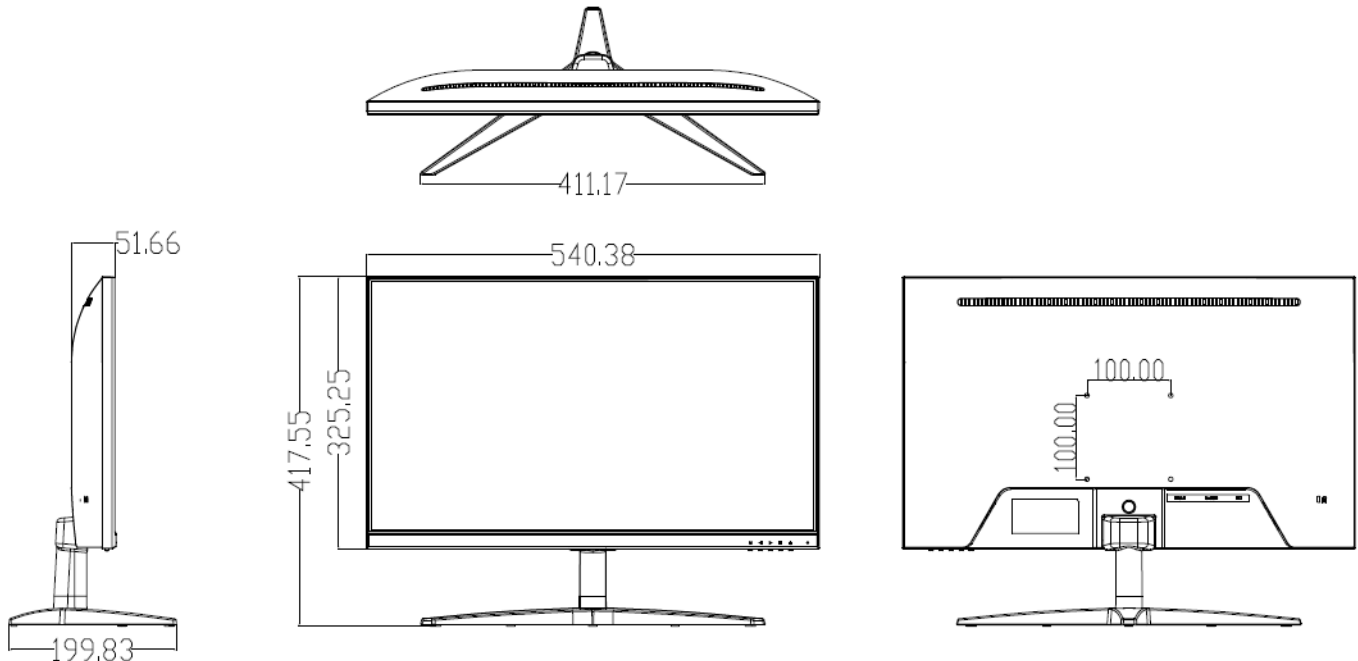

### IMHD-24IT

23.8" Full HD 1920 x 1080 LED Monitor, Inputs: HDMI, VGA, Includes 12VDC Power Supply Brick

#### Features

- Suitable for All Video Surveillance and Security Applications
- Commercial Grade Designed for 24/7 Operation
- Full High Definition Quality: 1920 x1080
- Inputs: HDMI, VGA
- Bright LED Illuminated Panel with Wide Viewing Angle
- 16.7 Million Color Capacity
- VESA Mount 100x100
- Includes 12VDC Power Supply Brick

Model	IMHD-24IT
Display	
Display Type	LED Backlight
Screen Size	23.8"
Pixel Pitch(mm)	0.27*0.27
Max Resolution	1920*1080
Brightness(cd/m2)	250
Contrast	3000:1
Response Time(ms)	14
color	16.7M
Viewing Angle	Horizontal 178°, Vertical 178°
Interface	
Input	1* HDMI, 1*VGA
OSD	
Multi- Language	16 (English, French, Spanish, Portuguese, German, Italian, Dutch, Swedish, Finnish, Polish, Czech, Russian, Korean, Chinese Simplified, Chinese Traditional, Japanese)
Mounting	
VESA(mm)	100*100
Wall-mounted Thread	4-M4 Threaded hole
General	
Power supply	DC 12V, 2A
Consumption(W)	≤24 (on) ≤0.5(Standby)
Operation Temperature	32°F ~ 104°F (0°C ~ 40 °C)
Operating Humidity	20%~85% (No Condensation)
Storage Temperature	14°F ~ 122°F (-10°C ~ 50°C)
Storage Humidity	10%~90% (No Condensation)
Dimension (W*H*D)	211.3 x 16.4 x 7.9in (540.38*417.55*199.83mm) (With Pedestal)
Package(W*H*D)	23.7 x 15.7 x 5.7in (601*400*145mm)
Weight	Net Weight: 7.5 lbs(3.4Kg) Gross Weight: 9.7 lbs(4.4Kg)
Accessory	
Standard	HDMI cable, Adapter, Pedestal, Quick Guide

#### Ordering Information

**IMHD-24IT:** 24" Monitor