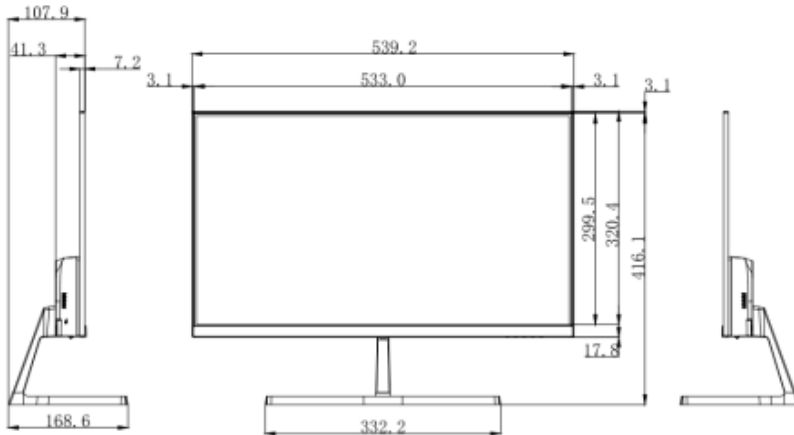

### IMHD-24ITA

24" Full HD 1920 x 1080 LED Monitor, Inputs: HDMI, VGA, Includes 12VDC Power Supply Brick

#### Features

- Suitable for All Video Surveillance and Security Applications
- Commercial Grade Designed for 24/7 Operation
- Full High Definition Quality: 1920 x 1080
- Inputs: HDMI, VGA
- Bright LED Illuminated Panel with Wide Viewing Angle
- 16.7 Million Color Capacity
- VESA Mount 75x75
- Includes 12VDC Power Supply Brick

#### Ordering Information

**IMHD-24ITA:** 24" Monitor

Model	IMHD-24ITA
Backlight	LED
Panel Size	24"
Pixel Pitch (H x V) (mm)	0.27 x 0.27
Resolution	1920 x 1080
Display Size (mm)	533.0 x 299.5
Color Support	16.7 M
Brightness (cd/m <sup>2</sup> )	250
Contrast Ratio	4000:1
Refresh Rate	100 Hz
Response Time (ms)	5
Viewing Angle (H/V)	Horizontal 178°, Vertical 178°
Operation Hour	18/7
Interface	
Video Input	1 x HDMI(1920 x 1080@100 HZ), 1 x VGA(1920 x 1080@60 HZ)
VESA	
VESA (mm)	75 x 75
Wall-mounted Thread	4-M4 Threaded Hole, 8mm Deep Thread
OSD	
Multi-Language	Chinese, English, German, French, Italian, Spanish, Portuguese, Turkish, Polish, Dutch, Japanese, Korean
General	
Input Voltage	DC 12 V, 2.0 A
Typical Power Consumption (W)	≤25
Standby Power Consumption (W)	≤0.5
Product Dimensions (W x H x D)	21.23 x 12.6 x 1.63in (539.2 x 320.4 x 41.3mm)
Package Dimensions (W x H x D)	24.1 x 15.9 x 3.98in (612 x 405 x 101mm)
Weight	Net Weight: 6.2lbs (2.82kg) Gross Weight: 8.5lbs (3.84kg)
Operating Temperature	32°F ~ 104°F (0°C ~ 40 °C)
Operating Humidity	10% ~ 85% (No Condensation)
Storage Temperature	-4°F ~ 140°F (-20°C ~ 60°C)
Storage Humidity	5% ~ 90% (No Condensation)
Standard	1 x HDMI Cable, 1 x Quick Guide, 1 x Pedestal, 1 x Adapter