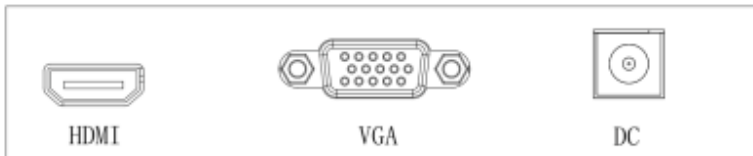

### IMHD-24ITA

24" Full HD 1920 x 1080 LED Monitor, Inputs: HDMI, VGA, Includes 12VDC Power Supply Brick

#### Features

- Suitable for All Video Surveillance and Security Applications
- Commercial Grade Designed for 24/7 Operation
- Full High Definition Quality: 1920 x 1080
- Inputs: HDMI, VGA
- Bright LED Illuminated Panel with Wide Viewing Angle
- 16.7 Million Color Capacity
- VESA Mount 75x75
- Includes 12VDC Power Supply Brick

#### Ordering Information

**IMHD-24ITA:** 24" Monitor

Model	IMHD-24ITA
Backlight	LED
Panel Size	24"
Pixel Pitch (H x V) (mm)	0.27 x 0.27
Resolution	1920 x 1080
Display Size (mm)	533.0 x 299.5
Color Support	16.7 M
Brightness (cd/m <sup>2</sup> )	250
Contrast Ratio	4000:1
Refresh Rate	100 Hz
Response Time (ms)	5
Viewing Angle (H/V)	Horizontal 178°, Vertical 178°
Operation Hour	18/7
Interface	
Video Input	1 x HDMI(1920 x 1080@100 HZ), 1 x VGA(1920 x 1080@60 HZ)
VESA	
VESA (mm)	75 x 75
Wall-mounted Thread	4-M4 Threaded Hole, 8mm Deep Thread
OSD	
Multi-Language	Chinese, English, German, French, Italian, Spanish, Portuguese, Turkish, Polish, Dutch, Japanese, Korean
General	
Input Voltage	DC 12 V, 2.0 A
Typical Power Consumption (W)	≤25
Standby Power Consumption (W)	≤0.5
Product Dimensions (W x H x D)	21.23 x 12.6 x 1.63in (539.2 x 320.4 x 41.3mm)
Package Dimensions (W x H x D)	24.1 x 15.9 x 3.98in (612 x 405 x 101mm)
Weight	Net Weight: 6.2lbs (2.82kg) Gross Weight: 8.5lbs (3.84kg)
Operating Temperature	32°F ~ 104°F (0°C ~ 40 °C)
Operating Humidity	10% ~ 85% (No Condensation)
Storage Temperature	-4°F ~ 140°F (-20°C ~ 60°C)
Storage Humidity	5% ~ 90% (No Condensation)
Standard	1 x HDMI Cable, 1 x Quick Guide, 1 x Pedestal, 1 x Adapter