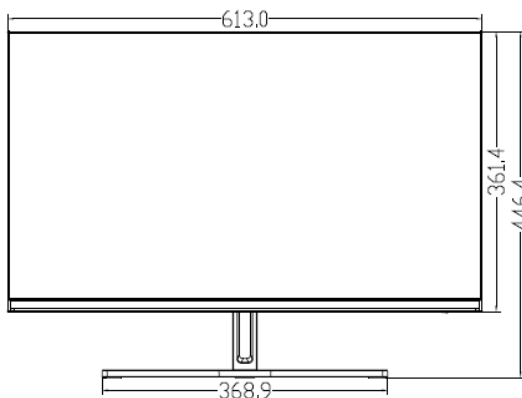

### IMHD-27IT

27" Full HD 1920 x 1080 LED Monitor Inputs: HDMI, VGA,  
Includes 12VDC Power Supply Brick, Built for 24/7 Performance

#### Features

- Built for 24/7 performance, ensuring continuous, reliable video surveillance for critical security environments
- Portrait Mode Support
- Full High Definition Quality: 1920 x1080
- Inputs: HDMI, VGA
- Bright LED Illuminated Panel with Wide Viewing Angle
- 16.7 Million Color Capacity
- VESA Mount 100x100
- Includes 12VDC Power Supply Brick

Model	IMHD-27IT
Display	
Display Type	LED Backlight
Screen Size	27"
Pixel Pitch(mm)	0.31*0.31
Max Resolution	1920*1080
Brightness(cd/m2)	250
Contrast	4000:1
Response Time(ms)	19
color	16.7M
Viewing Angle	Horizontal 178°, Vertical 178°
Interface	
Input	1* HDMI, 1*VGA
OSD	
Multi- Language	16 (English, French, Spanish, Portuguese, German, Italian, Dutch, Swedish, Finnish, Polish, Czech, Russian, Korean, Chinese Simplified, Chinese Traditional, Japanese)
Mounting	
VESA(mm)	100*100
Wall-mounted Thread	4-M4 Threaded hole
General	
Power supply	DC 12V, 3A
Consumption(W)	≤36 (on) ≤0.5(Standby)
Operation Temperature	32°F ~ 104°F (0°C ~ 40 °C)
Operating Humidity	20%~85% (No Condensation)
Storage Temperature	14°F ~ 122°F (-10°C ~ 50°C)
Storage Humidity	10%~90% (No Condensation)
Dimension (W*H*D)	24.1 x 17.6 x 6.8 in (613*446.40*173.50mm) (With Pedestal)
Package(W*H*D)	26.4 x 17.2 x 4.7 in (671*437*119mm)
Weight	Net Weight: 7.5 lbs(3.4Kg) Gross Weight: 10.4 lbs(4.7Kg)
Accessory	
Standard	HDMI cable, Adapter, Pedestal, Quick Guide

#### Ordering Information

**IMHD-27IT: 27" Monitor**