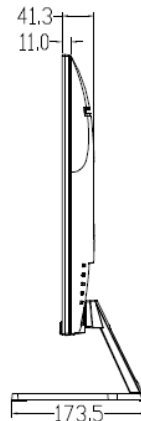

### IMHD-27IT

27" Full HD 1920 x 1080 LED Monitor Inputs: HDMI, VGA,  
Includes 12VDC Power Supply Brick, Built for 24/7 Performance

#### Features

- Built for 24/7 performance, ensuring continuous, reliable video surveillance for critical security environments
- Portrait Mode Support
- Full High Definition Quality: 1920 x1080
- Inputs: HDMI, VGA
- Bright LED Illuminated Panel with Wide Viewing Angle
- 16.7 Million Color Capacity
- VESA Mount 100x100
- Includes 12VDC Power Supply Brick

Model	IMHD-27IT
Display	
Display Type	LED Backlight
Screen Size	27"
Pixel Pitch(mm)	0.31*0.31
Max Resolution	1920*1080
Brightness(cd/m2)	250
Contrast	4000:1
Response Time(ms)	19
color	16.7M
Viewing Angle	Horizontal 178°, Vertical 178°
Interface	
Input	1* HDMI, 1*VGA
OSD	
Multi- Language	16 (English, French, Spanish, Portuguese, German, Italian, Dutch, Swedish, Finnish, Polish, Czech, Russian, Korean, Chinese Simplified, Chinese Traditional, Japanese)
Mounting	
VESA(mm)	100*100
Wall-mounted Thread	4-M4 Threaded hole
General	
Power supply	DC 12V, 3A
Consumption(W)	≤36 (on) ≤0.5(Standby)
Operation Temperature	32°F ~ 104°F (0°C ~ 40 °C)
Operating Humidity	20%~85% (No Condensation)
Storage Temperature	14°F ~ 122°F (-10°C ~ 50°C)
Storage Humidity	10%~90% (No Condensation)
Dimension (W*H*D)	24.1 x 17.6 x 6.8 in (613*446.40*173.50mm) (With Pedestal)
Package(W*H*D)	26.4 x 17.2 x 4.7 in (671*437*119mm)
Weight	Net Weight: 7.5 lbs(3.4Kg) Gross Weight: 10.4 lbs(4.7Kg)
Accessory	
Standard	HDMI cable, Adapter, Pedestal, Quick Guide

#### Ordering Information

**IMHD-27IT: 27" Monitor**