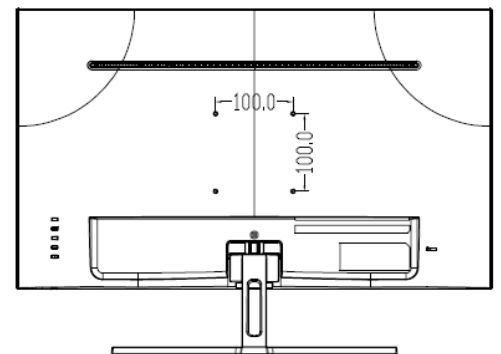

### IMHD-27IT

27" Full HD 1920 x 1080 LED Monitor Inputs: HDMI, VGA,  
Includes 12VDC Power Supply Brick, Built for 24/7 Performance

#### Features

- Built for 24/7 performance, ensuring continuous, reliable video surveillance for critical security environments
- Portrait Mode Support
- Full High Definition Quality: 1920 x1080
- Inputs: HDMI, VGA
- Bright LED Illuminated Panel with Wide Viewing Angle
- 16.7 Million Color Capacity
- VESA Mount 100x100
- Includes 12VDC Power Supply Brick

Model	IMHD-27IT
Display	
Display Type	LED Backlight
Screen Size	27"
Pixel Pitch(mm)	0.31*0.31
Max Resolution	1920*1080
Brightness(cd/m2)	250
Contrast	4000:1
Response Time(ms)	19
color	16.7M
Viewing Angle	Horizontal 178°, Vertical 178°
Interface	
Input	1* HDMI, 1*VGA
OSD	
Multi- Language	16 (English, French, Spanish, Portuguese, German, Italian, Dutch, Swedish, Finnish, Polish, Czech, Russian, Korean, Chinese Simplified, Chinese Traditional, Japanese)
Mounting	
VESA(mm)	100*100
Wall-mounted Thread	4-M4 Threaded hole
General	
Power supply	DC 12V, 3A
Consumption(W)	≤36 (on) ≤0.5(Standby)
Operation Temperature	32°F ~ 104°F (0°C ~ 40 °C)
Operating Humidity	20%~85% (No Condensation)
Storage Temperature	14°F ~ 122°F (-10°C ~ 50°C)
Storage Humidity	10%~90% (No Condensation)
Dimension (W*H*D)	24.1 x 17.6 x 6.8 in (613*446.40*173.50mm) (With Pedestal)
Package(W*H*D)	26.4 x 17.2 x 4.7 in (671*437*119mm)
Weight	Net Weight: 7.5 lbs(3.4Kg) Gross Weight: 10.4 lbs(4.7Kg)
Accessory	
Standard	HDMI cable, Adapter, Pedestal, Quick Guide

#### Ordering Information

**IMHD-27IT: 27" Monitor**