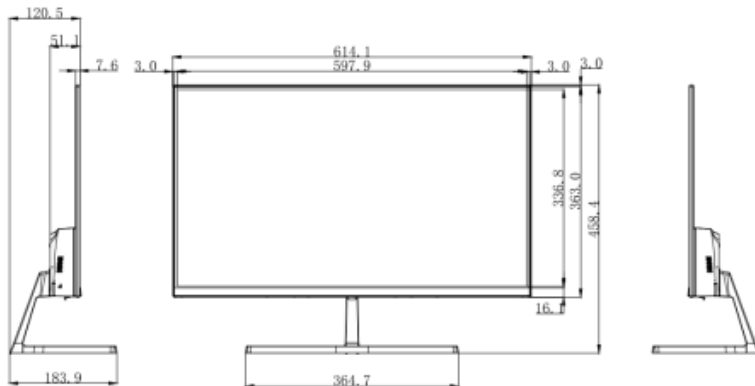

IMHD-27ITA

27" Full HD 1920 x 1080 LED Monitor Inputs: HDMI, VGA, Includes 12VDC Power Supply Brick

Features

- Suitable for All Video Surveillance and Security Applications
- Commercial Grade Designed for 24/7 Operation
- Full High Definition Quality: 1920 x 1080
- Inputs: HDMI, VGA
- Bright LED Illuminated Panel with Wide Viewing Angle
- 16.7 Million Color Capacity
- VESA Mount 75x75
- Includes 12VDC Power Supply Brick

Ordering Information

IMHD-27ITA: 27" Monitor

Model	IMHD-27ITA
Panel	
Backlight	LED
Panel Size	27"
Pixel Pitch (H x V) (mm)	0.31 x 0.31
Resolution	1920 x 1080
Display Size (mm)	597.9 x 336.8
Color Support	16.7 M
Brightness (cd/m ²)	250
Contrast Ratio	4000:1
Refresh Rate	100 Hz
Response Time (ms)	5
Viewing Angle (H/V)	Horizontal 178°, Vertical 178°
Operation Hour	18/7
Interface	
Video Input	1 x HDMI(1920 x 1080@100 HZ), 1 x VGA(1920 x 1080@60 HZ)
VESA	
VESA (mm)	75 x 75
Wall-mounted Thread	4-M4 Threaded Hole, 8mm Deep Thread
OSD	
Multi-Language	Chinese, English, German, French, Italian, Spanish, Portuguese, Turkish, Polish, Dutch, Japanese, Korean
General	
Input Voltage	DC 12 V, 3 A
Typical Power Consumption (W)	≤36
Standby Power Consumption (W)	≤0.5
Product Dimensions (W x H x D)	24.2 x 14.3 x 2 in (614.1 x 363.0 x 51.1mm)
Package Dimensions (W x H x D)	27.3 x 18 x 4.5 in (694 x 458 x 114mm)
Weight	Net Weight: 8.5lbs (3.84kg) Gross Weight: 11.6 lbs (5.25kg)
Operating Temperature	32°F ~ 104°F (0°C ~ 40 °C)
Operating Humidity	10% ~ 85% (No Condensation)
Storage Temperature	-4°F ~ 140°F (-20°C ~ 60°C)
Storage Humidity	5% ~ 90% (No Condensation)
Standard	1 x HDMI Cable, 1 x Quick Guide, 1 x Pedestal, 1 x Adapter