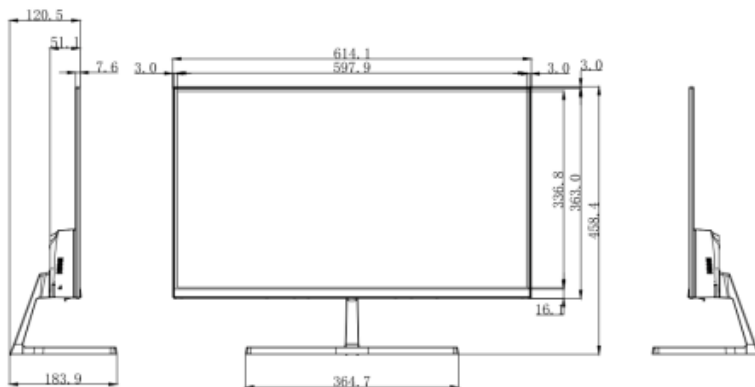

IMHD-27ITA

27" Full HD 1920 x 1080 LED Monitor Inputs: HDMI, VGA, Built-in Speaker, Includes 12VDC Power Supply Brick, Built for 24/7 Performance

Features

- Built for 24/7 performance, ensuring continuous, reliable video surveillance for critical security environments
- Portrait Mode Support
- Full High Definition Quality: 1920 x 1080
- Inputs: HDMI, VGA
- Built-in Speaker
- Bright LED Illuminated Panel with Wide Viewing Angle
- 16.7 Million Color Capacity
- VESA Mount 75x75
- Includes 12VDC Power Supply Brick

Ordering Information

IMHD-27ITA: 27" Monitor

Model	IMHD-27ITA
Panel	
Backlight	LED
Panel Size	27"
Pixel Pitch (H x V) (mm)	0.31 x 0.31
Resolution	1920 x 1080
Display Size (mm)	597.9 x 336.8
Color Support	16.7 M
Brightness (cd/m ²)	250
Contrast Ratio	4000:1
Refresh Rate	100 Hz
Response Time (ms)	5
Viewing Angle (H/V)	Horizontal 178°, Vertical 178°
Operation Hour	18/7
Interface	
Video Input	1 x HDMI(1920 x 1080@100 HZ), 1 x VGA(1920 x 1080@60 HZ)
Built-in Speaker	Yes
VESA	
VESA (mm)	75 x 75
Wall-mounted Thread	4-M4 Threaded Hole, 8mm Deep Thread
OSD	
Multi-Language	Chinese, English, German, French, Italian, Spanish, Portuguese, Turkish, Polish, Dutch, Japanese, Korean
General	
Input Voltage	DC 12 V, 3 A
Typical Power Consumption (W)	≤36
Standby Power Consumption (W)	≤0.5
Product Dimensions (W x H x D)	24.2 x 14.3 x 2 in (614.1 x 363.0 x 51.1mm)
Package Dimensions (W x H x D)	27.3 x 18 x 4.5 in (694 x 458 x 114mm)
Weight	Net Weight: 8.5lbs (3.84kg) Gross Weight: 11.6 lbs (5.25kg)
Operating Temperature	32°F ~ 104°F (0°C ~ 40 °C)
Operating Humidity	10% ~ 85% (No Condensation)
Storage Temperature	-4°F ~ 140°F (-20°C ~ 60°C)
Storage Humidity	5% ~ 90% (No Condensation)
Standard	1 x HDMI Cable, 1 x Quick Guide, 1 x Pedestal, 1 x Adapter