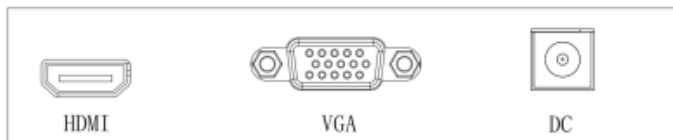

IMHD-27ITA

27" Full HD 1920 x 1080 LED Monitor Inputs: HDMI, VGA, Built-in Speaker, Includes 12VDC Power Supply Brick, Built for 24/7 Performance

Features

- Built for 24/7 performance, ensuring continuous, reliable video surveillance for critical security environments
- Portrait Mode Support
- Full High Definition Quality: 1920 x 1080
- Inputs: HDMI, VGA
- Built-in Speaker
- Bright LED Illuminated Panel with Wide Viewing Angle
- 16.7 Million Color Capacity
- VESA Mount 75x75
- Includes 12VDC Power Supply Brick

Ordering Information

IMHD-27ITA: 27" Monitor

Model	IMHD-27ITA
Panel	
Backlight	LED
Panel Size	27"
Pixel Pitch (H x V) (mm)	0.31 x 0.31
Resolution	1920 x 1080
Display Size (mm)	597.9 x 336.8
Color Support	16.7 M
Brightness (cd/m ²)	250
Contrast Ratio	4000:1
Refresh Rate	100 Hz
Response Time (ms)	5
Viewing Angle (H/V)	Horizontal 178°, Vertical 178°
Operation Hour	18/7
Interface	
Video Input	1 x HDMI(1920 x 1080@100 HZ), 1 x VGA(1920 x 1080@60 HZ)
Built-in Speaker	Yes
VESA	
VESA (mm)	75 x 75
Wall-mounted Thread	4-M4 Threaded Hole, 8mm Deep Thread
OSD	
Multi-Language	Chinese, English, German, French, Italian, Spanish, Portuguese, Turkish, Polish, Dutch, Japanese, Korean
General	
Input Voltage	DC 12 V, 3 A
Typical Power Consumption (W)	≤36
Standby Power Consumption (W)	≤0.5
Product Dimensions (W x H x D)	24.2 x 14.3 x 2 in (614.1 x 363.0 x 51.1mm)
Package Dimensions (W x H x D)	27.3 x 18 x 4.5 in (694 x 458 x 114mm)
Weight	Net Weight: 8.5lbs (3.84kg) Gross Weight: 11.6 lbs (5.25kg)
Operating Temperature	32°F ~ 104°F (0°C ~ 40 °C)
Operating Humidity	10% ~ 85% (No Condensation)
Storage Temperature	-4°F ~ 140°F (-20°C ~ 60°C)
Storage Humidity	5% ~ 90% (No Condensation)
Standard	1 x HDMI Cable, 1 x Quick Guide, 1 x Pedestal, 1 x Adapter