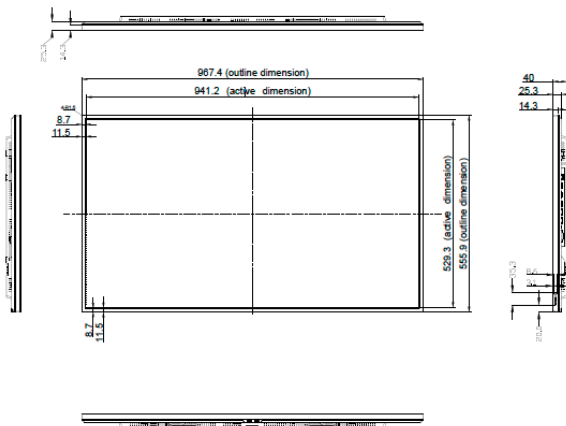

IMHD4K-43DSB

43" all-in-one 4K UHD Digital Signage Display

Features

- Ultra HD 3840 x 2160 resolution
- 500 nits brightness panel offers clear images even in well-lit environments
- 8.7mm ultra-narrow bezel for a seamless and immersive viewing experience
- Slim profile of 40mm fits closely to the wall, ensuring a sleek, integrated look
- 25% haze anti-glare for a glare-free viewing experience in any lighting condition
- Anti-Burn-in™ technology prevents image ghosting
- Premium commercial-grade panel designed for 24/7 use
- Flexible display orientation, with landscape and portrait options
- Android 9.0 & 16GB Storage capacity for apps and media
- USB media playback directly from USB storage devices quickly and easily
- Built-in Wi-Fi 5 and Bluetooth options for easy integration into your existing network and connection to peripheral devices
- Integrated web browser on accessing online content directly from your display
- Wireless screen sharing without any apps downloaded
- User-friendly content management system offers an intuitive interface for updating and scheduling content with ease
- Embedded advanced content scheduling function for easy arrangement of content playback schedule
- 3 x HDMI ports provide connections to an external media player and a variety of HD sources
- RS232 & LAN control for incorporation into a managed network for centralized control