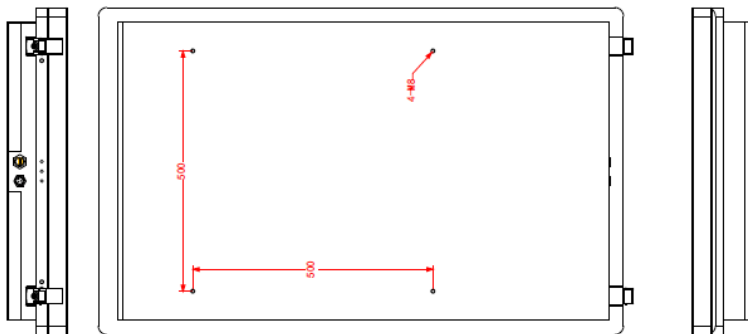

## IMHD4K-43OVM

43" 4K metal waterproof and vandal-proof monitor

### Features

- 43" Screen Suitable for 24/7 Operation
- 3840 × 2160 Resolution
- 3000cd/m<sup>2</sup>
- 5ms fast response time, no image ghosting
- HDMI 2.0 Input
- Built-in speaker
- IK10 Vandal Resistant
- IP67 Weather proof

### Ordering Information

**IMHD4K-43OVM:** 43" 4K metal waterproof and vandal-proof monitor

Model Name	IMHD4K-43OVM
Screen Size	43"
Active Display Area (mm)	941.184mm(W)×529.146mm(H)
Display Mode	16:9
LED Type	TFT-LED
Resolution	3840 × 2160
Display Color	1.073G
Pixel Pitch(mm)	0.2451(H)×0.2451(V)
Brightness(nits)	3000cd/m <sup>2</sup>
Contrast Ratio	1300:1
Viewing Angle	178(H) /178(V)
Response Time	5ms
Backlight	LED
Input & Output	
HDMI 2.0	1
DP	1
Remote control	Yes
BNC	0
VGA	0
Protection	
Waterproof	IP 67 at front case and IP 65 at back case
Vandal-proof	Support; IK10
3D comb filter	Yes
Video Noise Reduction	Yes
Power & Mount Way	
Power	AC100V~240V,50/60Hz
Working Temperature	-22°F ~ 185°F (-30°C ~ 85°C)
Consumption	<120W
Menu	English/ German/ French/ Italian/ Japanese/ Korean
Mounting	Stand mount, VESA mount 500x500
Net Weight	121.3 lbs (55kg)
Gross Weight	132.3 lbs (60kg)
MTBF	50000Hours
Accessories	
Included Accessories	Industrial PSU, Screw, Cable holder, Quick start guide