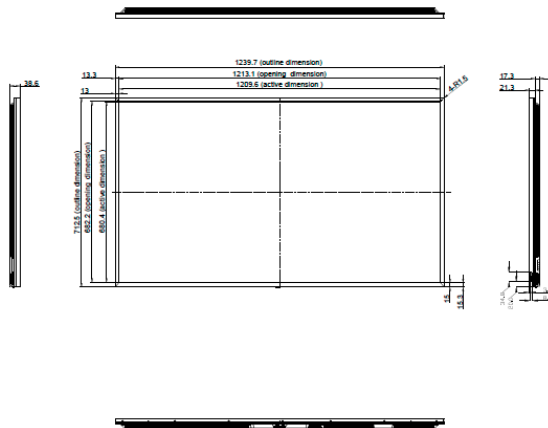

Ordering Information

IMHD4K-55DSB: 55" 4K Digital Signage Display

InVid Tech, reserves the right to make changes to improve our products at any time without notice; we are not responsible for misprints.

Panel	
Panel Type	VA
Panel Size	54.6"
Max. Resolution	UHD 3840 x 2160
Pixel Pitch	0.315 mm
Brightness	500 cd/m ²
Contrast Ratio	4000:1
Viewing Angle (H/V)	178°/178°
Display Color	1.07G
Response Time	5 ms
Surface Treatment	Haze 25%, Hard Coating (3H)
Frequency	
Frequency (H)	18 kHz-135 kHz
Frequency (V)	24 Hz-60 Hz
Signal Input	
HDMI	2.0 x 3
External Control	
RS232 In	9-Pin D-Sub
LAN	RJ45 x 1
Embedded Player	
OS	Android 9.0
CPU	A35*4
Memory	2G
Storage	16G
Other Connectivity	
USB	2.0 x 2 (Service Port / Media Playback)
Audio Out	Stereo Audio Jack (3.5 mm)
Internal Speakers	10W x 2
Power	
Power Supply	Internal
Power Requirements	AC 100-240V, 50/60 Hz
On Mode	89W (On)
Standby Mode	< 0.5W
Operating Conditions	
Temperature	32°F-104°F (0°C-40°C)
Humidity	20%-80% (non-condensing)
Storage Conditions	
Temperature	-4°F-140°F (-20°C-60°C)
Humidity	20%-80% (non-condensing)
Mounting	
VESA FPM/PMI	300 mm x 400 mm
Dimensions	
Product w/o Base (W x H x D)	48.8 x 28.1 x 1.5 in (1239.7 x 712.5 x 38.6 mm)
Packaging (W x H x D)	54.7 x 33.5 x 5.4 in (1390.0 x 850.0 x 136.0 mm)
Weight	38.8 lb (17.6 kg)
Packaging	48.9 lb (22.2 kg)
Regulation Approval	
Certifications & Compliance	FCC, CE, LVD, ICES-003(Issue 7), WEEE, RoHS, REACH, BSMI
Included Accessories	Batteries, HDMI Cable, Power Cord, Quick Start Guide, Remote Control