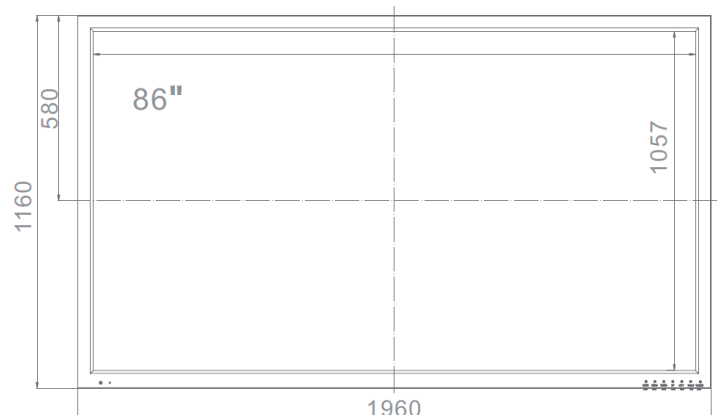

IMHD4K-86

86" Industrial 4K Metal Case Monitor 3840 x 2160, HDMI, DVI, VGA, Built-In Speaker

Features

- Suitable for All Video Surveillance and Security applications
Commercial Grade - Designed for 24/7 Operation
- 3840 x 2160 Resolution
- 178 ° wide viewing angle
- Input & Output: HDMI 2.0, DP, VGA, DVI
- Built-in Speaker
- VESA Mount 400x200, 600x200, 600x300, 600x400

Display Characteristics	
Screen Size	86"
Active Display Area (mm)	1860mm(W)×1057mm(H)
Display Mode	16:9
LED Type	TFT-LED
Resolution	3840 × 2160
Display Color	1.073G
Pixel Pitch(mm)	0.248(H)×0.248(V)
Brightness(nits)	350cd/m2
Contrast Ratio	5000:1
Viewing Angle	178(H) /178(V)
Touching	No Support
Backlight	LED
Input & Output	
DVI	1
VGA	1
DP	1
HDMI 2.0	1
Speaker	2x3W(Stereo)
Video	
Color System	PAL/NTSC/SECAM
OSD Control	Auto adjust, Brightness, Contrast, Hori. / Vert. Position, Clock, phase, Color, Language..
3D comb filter	YES
Video Noise Reduction	YES
Power & Mount Way	
Power	AC100V~240V,50/60Hz
Working Temperature	-22°F ~ 185°F (-30°C ~ 85°C)
Power Consumption	≤110W
Menu	English(other languages supported)
Mounting/Weight	VESA mount/ 123.5lbs (56kg)
MTBF	50000Hours
Dimension	77.2 x 46 x 6.5in (1960mm*1160mm*165mm)
Weight	154.3 lbs (70kg)
Accessories	
Included Accessories	Industrial PSU,Screw, Cable holder, Quick start guide

Ordering Information

IMHD4K-86: 86" Metal Case Monitor