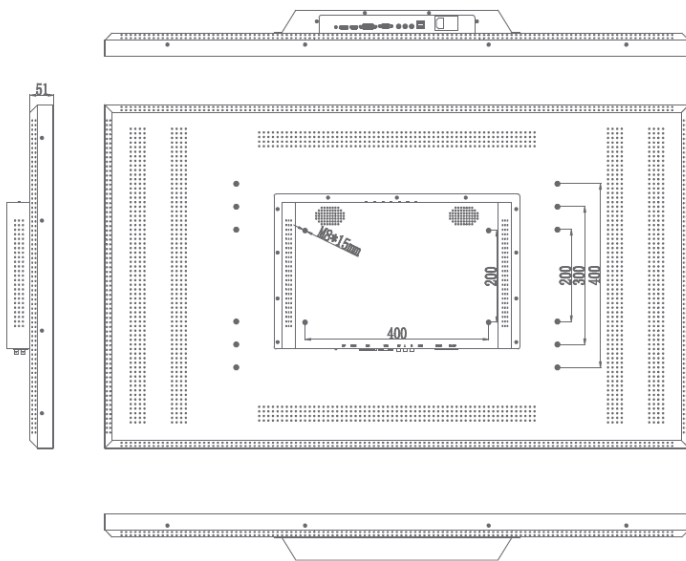

IMHD4K-86

86" Industrial 4K Metal Case Monitor 3840 x 2160, HDMI, DVI, VGA, Built-In Speaker

Features

- Suitable for All Video Surveillance and Security applications
Commercial Grade - Designed for 24/7 Operation
- 3840 x 2160 Resolution
- 178 ° wide viewing angle
- Input & Output: HDMI 2.0, DP, VGA, DVI
- Built-in Speaker
- VESA Mount 400x200, 600x200, 600x300, 600x400

Display Characteristics	
Screen Size	86"
Active Display Area (mm)	1860mm(W)×1057mm(H)
Display Mode	16:9
LED Type	TFT-LED
Resolution	3840 × 2160
Display Color	1.073G
Pixel Pitch(mm)	0.248(H)×0.248(V)
Brightness(nits)	350cd/m2
Contrast Ratio	5000:1
Viewing Angle	178(H) /178(V)
Touching	No Support
Backlight	LED
Input & Output	
DVI	1
VGA	1
DP	1
HDMI 2.0	1
Speaker	2x3W(Stereo)
Video	
Color System	PAL/NTSC/SECAM
OSD Control	Auto adjust, Brightness, Contrast, Hori. / Vert. Position, Clock, phase, Color, Language..
3D comb filter	YES
Video Noise Reduction	YES
Power & Mount Way	
Power	AC100V~240V,50/60Hz
Working Temperature	-22°F ~ 185°F (-30°C ~ 85°C)
Power Consumption	≤110W
Menu	English(other languages supported)
Mounting/Weight	VESA mount/ 123.5lbs (56kg)
MTBF	50000Hours
Dimension	77.2 x 46 x 6.5in (1960mm*1160mm*165mm)
Weight	154.3 lbs (70kg)
Accessories	
Included Accessories	Industrial PSU,Screw, Cable holder, Quick start guide

Ordering Information

IMHD4K-86: 86" Metal Case Monitor