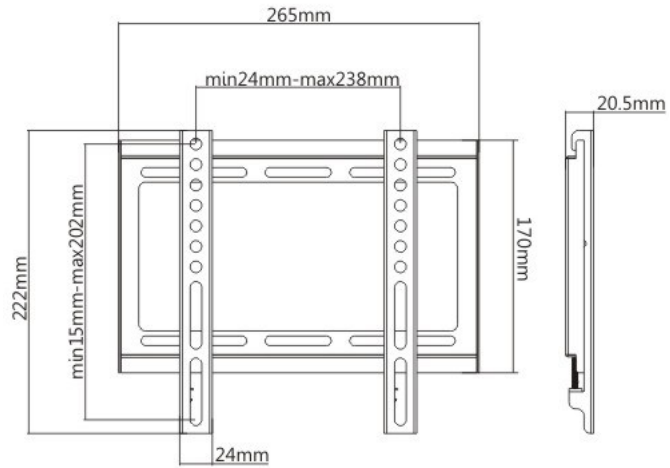

## IMM-FIX2342-77

Fixed Wall Mount

### Features

- Economic Fixed TV Wall Mount
- Fit for most 23" - 42" LED, 3D LED, LCD TVs
- Max, VESA: 200x200
- Mounting profile: 20.5mm
- Support flat panel TVs up to 77lbs (35kgs)