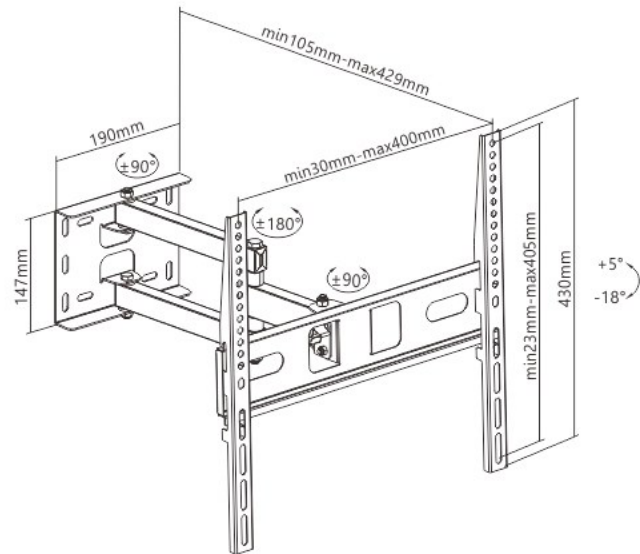

## IMM-FULL3255-77

Full Motion LED, LCD TV Wall Mount

### Features

- Super Economy Full-Motion TV Wall Mounts
- Fit for most 32" - 55" LED, 3D LED, LCD, Flat panel TVs
- +5° ~ -18° tilt; +90° ~ -90° swivel
- VESA compliant: 75x75, 100x100, 100x150, 150x100, 150x150, 200x100, 100x200, 200x200, 300x200, 300x300, 400x200, 400x300, 400x400
- Mounting profile: 105~429mm
- Support screens up to 77lbs (35kgs)

### Ordering Information

**IMM-FULL3255-77:** Full Motion LED, LCD TV Wall Mount

InVid Tech, reserves the right to make changes to improve our products at any time without notice; we are not responsible for misprints.