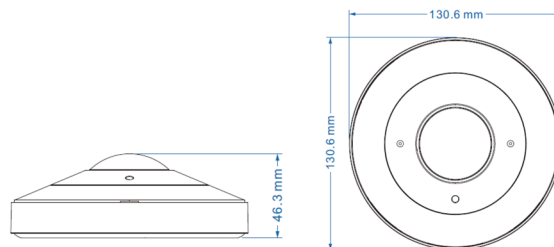

Ordering Information

PAR-P12PANNH: 12 Megapixel Panoramic Camera

InVid Tech, reserves the right to make changes to improve our products at any time without notice; we are not responsible for misprints.