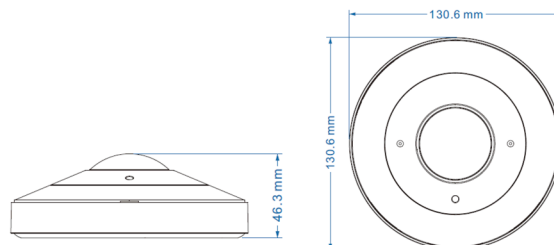

Ordering Information

PAR-P12PANNH: 12 Megapixel Panoramic Camera

InVid Tech, reserves the right to make changes to improve our products at any time without notice; we are not responsible for misprints.