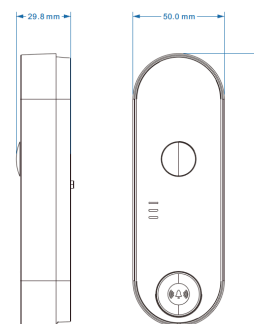

PAR-P2DOORBELL

2 Megapixel, IP Outdoor Doorbell Camera, 2.3mm , Up to 10' IR Range, Video

Intercom & Supports Audio/Video with Mobile App, SD Card Slot, DC12V/0.5A/PoE

Features

- 2 Megapixel (1920 x 1080) Resolution
- 2.3mm Fixed Lens with 170° View
- H.265+/H.265/ H.264+/H.264/MJPEG
- WDR
- Up to 10' IR Range
- Two-way remote communication
- IP65
- DC12V/0.5A/PoE
- Built-in micro SD card slot, up to 256GB
- Free iOS & Android Apps for Smart Phones & Tablets

-This model supports 12vdc and PoE only

Model	
Image Sensor	1/2.8" Progressive Scan CMOS
Image Size	1920x1080
Electronic Shutter	1/2s ~ 1/100000s
IRIS Type	Fixed IRIS
MIN. Illumination	0 lux (white LED ON)
Lens	2.3mm @F2.2; Vertical FOV:74°, Horizontal FOV: 139°, Diagonal FOV: 170°
Lens Mount	M8
WDR	80dB
BLC	Yes
HLC	Yes
Defog	Yes
DNR	2D/3D NR
Image	
Video Compression	H.265+/H.265/ H.264+/H.264/MJPEG
H.264 Compression Standard	Baseline Profile/Main Profile/High Profile
Bit rate Type	VBR/CBR
Bit Rate	64Kbps ~ 4Mbps
Resolution	1080P(1920x1080), 720P(1280x720), D1
Main Stream	60Hz: 1920x1080/1280x720(1~30fps); 50Hz :1920x1080/1280x720(1~25fps)

Ordering Information

PAR-P2DOORBELL: 2 Megapixel Doorbell Camera, 2.3mm

InVid Tech, reserves the right to make changes to improve our products at any time without notice; we are not responsible for misprints.