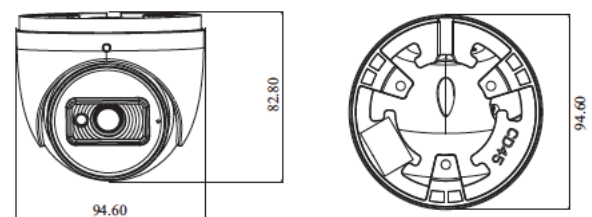

Ordering Information

1. **PAR-P4TXIR28NH-AI:** 4 Megapixel Turret, 2.8mm, White Housing
   PAR-P4TXIR28BNH-AI: 4 Megapixel Turret, 2.8mm, Black Housing