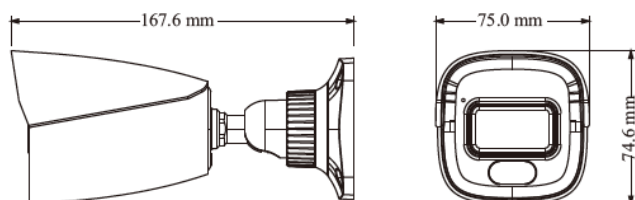

Camera	PAR-P4BIR28-LC3			
Image Sensor	1/3" CMOS			
Image Size	2560x1440			
Electronic Shutter	1/1s ~ 1/100000s			
Iris Type	Fixed Iris			
Min. Illumination	0.005 lux @F1.6, AGC ON; 0 lux with illumination on			
Lens	2.8mm@F1.6, Horizontal FoV: 94°; Vertical FoV: 50°; Diagonal FoV: 115°			
Focus	Fixed			
Lens Mount	M12			
Day&Night	ICR			
Wide Dynamic Range	120dB			
BLC	Yes			
HLC	Yes			
Digital NR	Yes			
S/N Ratio	≥50dB			
Angle Adjustment	Pan: 0°~360°; Tilt: 0°~80°; Rotation: 0°~360°			
Image				
Video Compression	Main stream: H.265+ / H.265 / H.264+ / H.264 Sub stream: H.265+ / H.265 / H.264+ / H.264 / MJPEG Third stream: H.265+ / H.265 / H.264+ / H.264 / MJPEG			
H.265 Compression Standard	Main Profile@Leve4.1 High Tier			
Resolution	4MP (2560 × 1440), 3MP (2304 × 1296), 1080P (1920 × 1080), 720P (1280 × 720), D1, VGA (640× 480), 480× 240, CIF			
Main Stream	4MP/3MP/1080P/720P (60Hz: 1~30fps; 50Hz: 1~25fps)			
Sub Stream	720P/D1/VGA/CIF (60Hz: 1~30fps; 50Hz: 1~25fps)			
Third Stream	D1/480× 240/CIF (60Hz: 1~30fps; 50Hz: 1~25fps)			
Bit Rate	64 Kbps ~ 6 Mbps			
Bit Rate Type	VBR / CBR			
Image Settings	ROI, Saturation, Brightness, Hue, Contrast, Wide Dynamic, Sharpness, Image Mirror, Image Flip, NR, etc. adjustable through client software or web browser			
Audio Compression	G711A/U			
ROI	Each ROI to be configured separately			
Interfaces				
Network	RJ45			
Video Output	No			
Audio	1CH audio input; 1CH built-in MIC			
Storage	Built-in micro SD card slot, up to 256GB			
Reset	Yes			
Functions				
Remote Monitoring	IE browser/ NVR / Paramount CMS / Paramount CMS APP			
Web Browser	Chrome 89.0+/Edge 89.0+/Firefox 87.0+/Safari 14.0+			
Online Connection	Support simultaneous monitoring for up to 6 users; Support multi-stream real time transmission			
Network Protocol	UDP, IPv4, IPv6, DHCP, NTP, RTSP, RTP, RTCP, RTMP, PPPoE, DDNS, SMTTP, FTP, 802.1x, SNMP, UPnP, HTTP, HTTPS, HTTP POST, P2P, QoS			
Interface Protocol	ONVIF (Profile G/S/T/M)			
Storage	Network remote storage; micro SD card storage			
Smart Alarm	Motion detection, SMD, SD card error, SD card full, IP address conflict, network disconnection, video exception			
Smart Event	Line crossing/region intrusion (human/vehicle classification), abandoned/missing object detection			
General Function	Watermark, IP address filtering, video mask, heartbeat, ANR, cloud upgrade, smart supplement light, corridor pattern			
PoE	Yes (IEEE802.3af)			
Supplement Light Range	IR range: 98'; white light range: 98'			
Ingress Protection	IP67			
Security	Video encryption, firmware encryption, HTTPS encryption, configuration encryption, illegal login lock, IP address filtering, 802.1x authentication, basic and digest authentication for HTTP/RTSP			
DORI Distance				
Lens	Detect (ft)	Observe (ft)	Recognize (ft)	Identify (ft)
2.8mm	203 (62m)	81 (25m)	40 (12m)	20 (6m)
Others				
Power Supply	DC12V/PoE			
Power Consumption	< 6W			
Storage Conditions	-22°F ~ 149°F (- 30 °C ~ 65°C), Humidity: less than 95 % (non-condensing)			
Operating Conditions	-22°F ~ 140°F (- 30 °C ~ 60 °C), Humidity: less than 95 % (non-condensing)			
Dimensions	6.6" x 2.9" x 2.9" (167.6 × 75 × 74.6mm)			
Weight (net)	Approx. .99lbs (0.45KG)			
Installation	Ceiling mounting; wall mounting			
Certificate	CE, FCC			
Environmental Protection	Complies with Directive EU RoHS, WEEE(2012/19/EU) , directive 94/62/EC and REACH(EC1907/2006)			