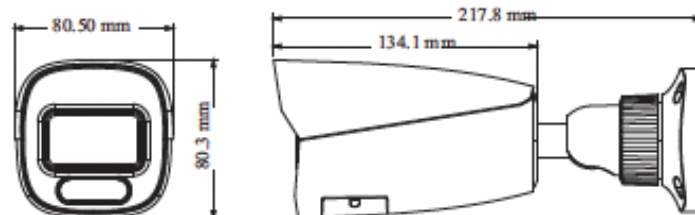

Ordering Information

PAR-P4BIRA2812NH-AIWL: 4 Megapixel Bullet, 2.8-12mm Motorized A/F