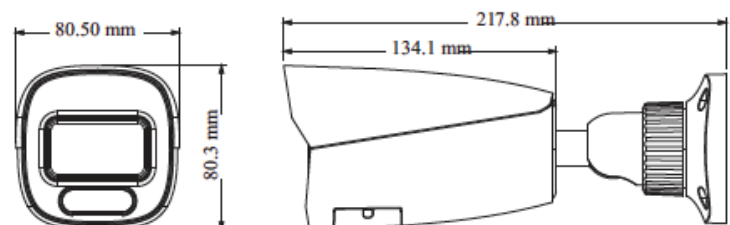

Resolution	4MP(2592×1520),2K(2560×1440),3MP(2304×1296),1080P(1920×1080),720P(1280×720),D1,VGA(640×480),CIF, 480×240															
Main Stream	4MP/2K/3MP/1080P (60Hz : 1 ~ 30fps; 50Hz: 1~25fps) HFR mode: 1080P/720P (60Hz : 1 ~ 60fps; 50Hz: 1~50fps)															
Sub Stream	720P/D1/VGA/CIF (60Hz : 1 ~ 30fps; 50Hz: 1~25fps)															
Third Stream	D1/VGA/CIF/480×240 (60Hz : 1 ~ 30fps; 50Hz: 1~25fps)															
Bit Rate	64 Kbps ~ 8 Mbps															
Bit Rate Type	VBR / CBR															
Audio Compression	G711A / U															
Image Settings	ROI, Saturation, Brightness, Hue, Contrast, Wide Dynamic, Sharpness, ImageFlip, Image Mirror, NR, etc. adjustable through client software or web browser															
ROI	Each ROI to be configured separately															
Interfaces																
Network	RJ 45 10M/100M self-adaptive Ethernet port															
Video Output	No															
Audio	1CH audio input; 1CH audio output; 1CH built-in speaker; 1CH built-in microphone															
Alarm	1CH alarm input; 1CH alarm output															
Storage	Built-in micro SD card slot; up to 256GB															
Reset	Yes															
Audio Sensitivity	-36db															
Built-in Speaker	Yes															
Built-in Speaker Info	Power/output: 1W dB: ≥90dB Frequency: 100-4KHz															
Functions																
Remote Monitoring	Web Client/NVR/Paramont CMS/Mobile APP															
Web Browser	IE11(plug-in required)/Chrome 89.0+/Edge 89.0+/Firefox 87.0+/Safari 14.0+															
Online Connection	Support simultaneous monitoring for up to 10 users; Support multi-stream real time transmission															
Network Protocol	UDP, IPv4, IPv6, DHCP, NTP, RTSP, RTP, RTCP, PPPoE, DDNS, SMTP, FTP, SNMP, RTMP, HTTP, 802.1x, UPnP, HTTPS, QoS															
Interface Protocol	ONVIF Profile T															
Storage	Network remote storage; micro SD card storage															
Smart Alarm	Motion detection, sensor alarm, SD card error, SD card full, IP address conflict, Cable connection															
General Function	Watermark, IP address filtering, video mask, heartbeat, password protection, image distortion correction															
Security	Video encryption, firmware encryption, HTTPs encryption, configuration encryption, illegal login lock, IP address filtering, 802.1x authentication, basic and digest authentication for HTTP/HTTPS															
PoE	Yes, IEEE802.3af															
Supplement light Range	IR range: 131' White light range: 98'															
Light Modes	IR / White Light / Supplement Light															
Protection Grade	IP66															
Intelligent Analytics																
Video Abnormality	Scene change detection, video blur detection, video cast detection															
Perimeter Detection	Line crossing detection (human/vehicle classification); Region intrusion/entrance/exiting detection (human/vehicle classification)															
Sound&Light Warning	Yes, Red + Blue Alarm Light															
Other Events	Face detection and face capture, abandoned/missing object detection;heat map; target counting, crowd density detection															
DORI Distance	<table border="1"> <tr> <th>Lens</th> <th>Detect(ft)</th> <th>Observe(ft)</th> <th>Recognize(ft)</th> <th>Identify (ft)</th> </tr> <tr> <td>2.8~12mm(W)</td> <td>197.1(60.1m)</td> <td>78.8(24.03m)</td> <td>39.4(12.01m)</td> <td>19.7(6m)</td> </tr> <tr> <td>2.8~12mm(T)</td> <td>576.5(175.7m)</td> <td>230.6(70.3m)</td> <td>115.3(35.14m)</td> <td>57.6(17.6m)</td> </tr> </table>	Lens	Detect(ft)	Observe(ft)	Recognize(ft)	Identify (ft)	2.8~12mm(W)	197.1(60.1m)	78.8(24.03m)	39.4(12.01m)	19.7(6m)	2.8~12mm(T)	576.5(175.7m)	230.6(70.3m)	115.3(35.14m)	57.6(17.6m)
Lens	Detect(ft)	Observe(ft)	Recognize(ft)	Identify (ft)												
2.8~12mm(W)	197.1(60.1m)	78.8(24.03m)	39.4(12.01m)	19.7(6m)												
2.8~12mm(T)	576.5(175.7m)	230.6(70.3m)	115.3(35.14m)	57.6(17.6m)												
Others																
Power Supply	DC12V/PoE															
Power Consumption	< 12W															
Storage Conditions	-22°F~149°F (- 30 °C ~ 65°C), Humidity: less than 95 % (non-condensing)															
Operating Conditions	-22°F~140°F (- 30 °C ~ 60 °C), Humidity: less than 95 % (non-condensing)															
Dimensions	8.6 x 3.2 x 3.2 in (217.7 x 80.5 x 80.3mm)															
Weight (net)	Approx. 1.5 lb (0.68KG)															
Installation	Ceiling mounting; wall mounting															
Certificate	CE, FCC															
Environmental Protection	Complies with Directive EU RoHS, WEEE(2012/19/EU), directive 94/62/EC and REACH(EC1907/2006)															