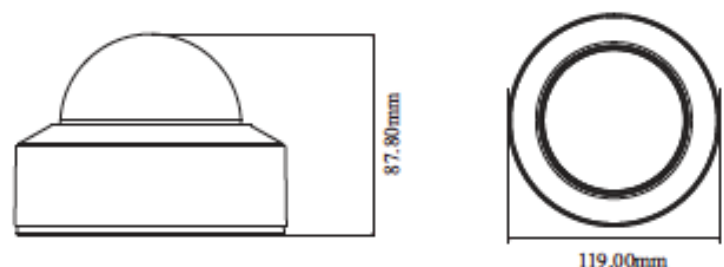

Ordering Information

PAR-P4DRIR28BNH-AIJB: 4 Megapixel Dome, Fixed Lens

InVid Tech, reserves the right to make changes to improve our products at any time without notice; we are not responsible for misprints.