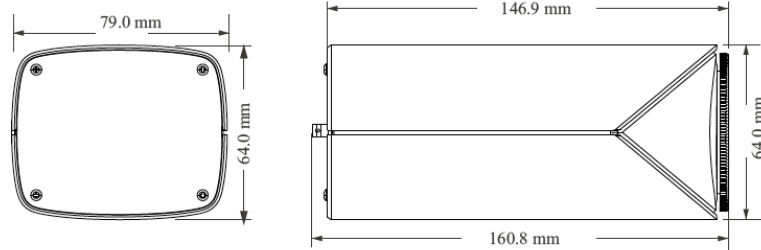

Ordering Information

PAR-P4RICSNH-AI: 4 Megapixel Box Camera, Lens sold separately