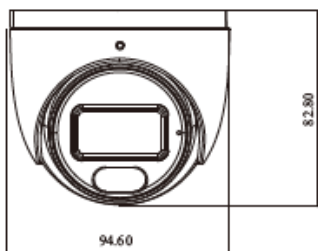

Camera	PAR-P4TXIR28-LC3			
Image Sensor	1/3" CMOS			
Image Size	2560x1440			
Electronic Shutter	1/1s ~ 1 / 100000s			
Iris Type	Fixed Iris			
Min. Illumination	0.005 lux @F1.6, AGC ON; 0 lux with illumination on			
Lens	2.8mm@F1.6, Horizontal FoV: 94°; Vertical FoV: 50°; Diagonal FoV: 115°			
Focus	Fixed			
Lens Mount	M12			
Day&Night	ICR			
Wide Dynamic Range	120dB			
BLC	Yes			
HLC	Yes			
Digital NR	Yes			
S/N Ratio	≥50dB			
Angle Adjustment	Pan: 0°~360°; Tilt: 0°~75°; Rotation: 0°~360°			
Image				
Video Compression	Main stream: H.265+ / H.265 / H.264+ / H.264 Sub stream: H.265+ / H.265 / H.264+ / H.264 / MJPEG Third stream: H.265+ / H.265 / H.264+ / H.264 / MJPEG			
H.265 Compression Standard	Main Profile@Level4.1 High Tier			
Resolution	4MP (2560 × 1440), 3MP (2304 × 1296), 1080P (1920 × 1080), 720P (1280 × 720), D1, VGA (640× 480), 480× 240, CIF			
Main Stream	4MP/3MP/1080P/720P (60Hz: 1~30fps; 50Hz: 1~25fps)			
Sub Stream	720P/D1/VGA/CIF (60Hz: 1~30fps; 50Hz: 1~25fps)			
Third Stream	D1/480× 240/CIF (60Hz: 1~30fps; 50Hz: 1~25fps)			
Bit Rate	64 Kbps ~ 6 Mbps			
Bit Rate Type	VBR / CBR			
Image Settings	ROI, Saturation, Brightness, Hue, Contrast, Wide Dynamic, Sharpness, Image Mirror, Image Flip, NR, etc. adjustable through client software or web browser			
Audio Compression	G711A/U			
ROI	Each ROI to be configured separately			
Interfaces				
Network	RJ45			
Video Output	No			
Audio	1CH audio input; 1CH built-in MIC			
Storage	Built-in micro SD card slot, up to 256GB			
Reset	Yes			
Functions				
Remote Monitoring	IE browser/ NVR / Paramount CMS / Paramount CMS APP			
Web Browser	Chrome 89.0+/Edge 89.0+/Firefox 87.0+/Safari 14.0+			
Online Connection	Support simultaneous monitoring for up to 6 users; Support multi-stream real time transmission			
Network Protocol	UDP, IPv4, IPv6, DHCP, NTP, RTSP, RTP, RTCP, RTMP, PPPoE, DDNS, SMTP, FTP, 802.1x, SNMP, UPnP, HTTP, HTTPS, HTTP POST, P2P, QoS			
Interface Protocol	ONVIF (Profile G/S/T/M)			
Storage	Network remote storage; micro SD card storage			
Smart Alarm	Motion detection, SMD, SD card error, SD card full, IP address conflict, network disconnection, video exception			
Smart Event	Line crossing/region intrusion (human/vehicle classification), abandoned/missing object detection			
General Function	Watermark, IP address filtering, video mask, heartbeat, ANR, cloud upgrade, smart supplement light, corridor pattern			
PoE	Yes (IEEE802.3af)			
Supplement Light Range	IR range: 98'; white light range: 98'			
Ingress Protection	IP67			
Security	Video encryption, firmware encryption, HTTPS encryption, configuration encryption, illegal login lock, IP address filtering, 802.1x authentication, basic and digest authentication for HTTP/RTSP			
DORI Distance				
Lens	Detect (ft)	Observe (ft)	Recognize (ft)	Identify (ft)
2.8mm	203 (62m)	81 (25m)	40 (12m)	20 (6m)
Others				
Power Supply	DC12V/PoE			
Power Consumption	< 6W			
Storage Conditions	-22°F ~ 149°F (- 30 °C ~ 65°C), Humidity: less than 95 % (non-condensing)			
Operating Conditions	-22°F ~ 140°F (- 30 °C ~ 60 °C), Humidity: less than 95 % (non-condensing)			
Dimensions	3.7 x 3.3" (Φ 94.6 × 82.8mm)			
Weight (net)	Approx. .99lbs (0.45KG)			
Installation	Ceiling mounting; wall mounting			
Certificate	CE, FCC			
Environmental Protection	Complies with Directive EU RoHS, WEEE(2012/19/EU) , directive 94/62/EC and REACH(EC1907/2006)			