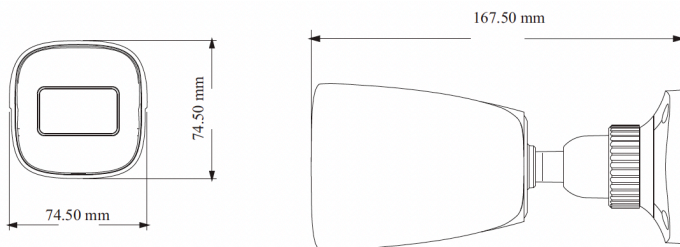

Camera	PAR-P5BIR28-LC2			
Image Sensor	1 / 2.7 "CMOS			
Image Size	2880x1620			
Electronic Shutter	1 s ~ 1 / 100000 s			
Iris Type	Fixed Iris			
Min. Illumination	0.007 lux @F1.6, AGC ON; 0 lux with IR			
Lens	2.8mm@F1.6, Horizontal FoV:110.5°;Vertical FoV:57°; Diagonal FoV:131°			
Focus	Fixed			
Lens Mount	M12			
Day & Night	ICR			
Wide Dynamic Range	120dB			
BLC	Yes			
HLC	Yes			
Digital NR	Yes			
Angle Adjustment	Pan: 0° ~ 360°; Tilt:0° ~ 80°; Rotation: 0° ~ 360°			
Image				
Video Compression	Main stream: H.265+ / H.265 / H.264+ / H.264 Sub stream: H.265+ / H.265 / H.264+ / H.264 / MJPEG Third stream: H.265+ / H.265 / H.264+ / H.264/ MJPEG			
H.265 Compression Standard	Main Profile@Leve4.1 High Tier			
Resolution	5MP(2880 × 1620),4MP(2560 × 1440), 3MP(2304x1296), 1080P(1920 × 1080), 720P(1280 × 720), D1, 480× 240, CIF			
Main Stream	60Hz: 5MP(1~20fps)/4MP/3MP/1080P/720P(1~30fps); 50Hz: 5MP(1~20fps)/4MP/3MP/1080P/720P(1~25fps)			
Sub Stream	60Hz: 720P/D1/ CIF (1~30fps);50Hz: 720P/D1/ CIF (1~25fps)			
Third Stream	60Hz:D1/480x240/CIF (1~30fps);50Hz: D1/480x240/CIF(1~25fps)			
Bit Rate	64 Kbps ~ 8 Mbps			
Bit Rate Type	VBR / CBR			
Image Settings	ROI, Saturation, Brightness, Hue, Contrast, Wide Dynamic, Sharpness, Image Mirror, Image Flip, NR, etc. adjustable through client software or web browser			
ROI	Each ROI to be configured separately			
Functions				
Remote Monitoring	Web browser /Paramont NVR/ Paramont CMS AI/ Paramont CMS Mobile APP			
Web Browser	IE (plug-in required)/Google Chrome/Edge/Firefox/Safari			
Online Connection	Support simultaneous monitoring for up to 10 users; Support multi-stream real time transmission			
Network Protocol	UDP, IPv4, IPv6, DHCP, NTP, RTSP, RTP, RTCP, PPPoE, DDNS, SMTP, FTP, 802.1x, SNMP, UPnP, RTMP, HTTP, HTTPS, QoS			
Interface Protocol	ONVIF Profile T			
Storage	Network remote storage; micro SD card storage			
Smart Alarm	Motion detection, SD card full, SD card error			
Intelligent Analytics	Video Exception (scene change, video blur and video cast detection), line crossing detection, region intrusion detection, abandoned/missing object detection			
General Function	Watermark, IP address filtering, video mask, heartbeat, illegal login lock, corridor pattern			
PoE	Yes			
IR Distance	65 Feet			
Ingress Protection	IP67			
DORI Distance				
Lens	Detect (ft)	Observe (ft)	Recognize (ft)	Identify (ft)
2.8mm	195.8 (59.7m)	78.3 (23.9m)	39.1 (11.9m)	19.6 (6m)
Interfaces				
Network	RJ45			
Video Output	No			
Audio	1CH audio input; 1CH built-in MIC			
Storage	Built-in micro SD card slot, up to 256GB			
Reset	Yes			
Audio Sensitivity	-36db			
Others				
Power Supply	DC12V/PoE			
Power Consumption	< 6W			
Operating Environment	-22°F ~ 140°F (- 30 °C ~ 60 °C) Humidity: less than 95 % (non-condensing)			
Storage Environment	-22°F ~ 140°F (- 30 °C ~ 60 °C) Humidity: less than 95 % (non-condensing)			
Dimensions	6.6" x 2.9" x 2.9" (167.5 × 74.5 × 74.5 mm)			
Weight (net)	Approx. 0.84lb (0.38KG)			
Installation	Ceiling mounting; Wall mounting			
Certificate	CE, FCC, ETL: 5025761			
Environmental Protection	Complies with Directive EU RoHS, WEEE(2012/19/EU) , directive 94/62/EC and REACH(EC1907/2006)			