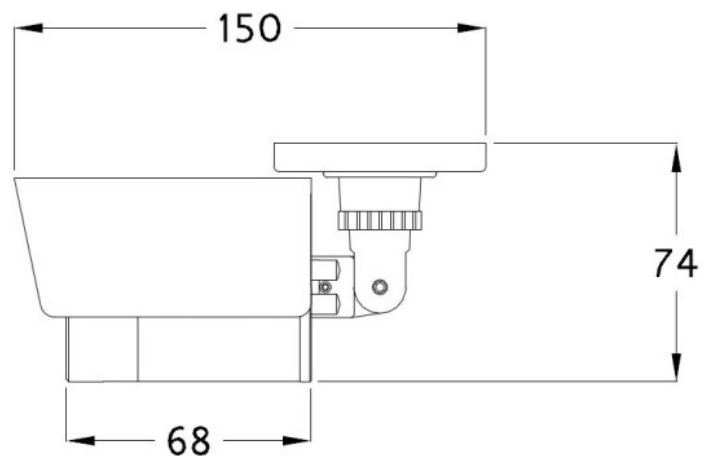

PAR-P5BXIR17-LC

5 Megapixel IP Plug & Play, Outdoor Bullet, Wide Angle 1.7mm Fixed Lens, WDR, 12VDC/PoE

Features

- 5 Megapixel Resolution
- Wide Angle 1.7mm Fixed Lens
- True Day/Night
- H.265/H.264/MJPEG
- 30 FPS Recording and Live
- WDR
- IP66 Weather Resistant
- 12VDC/PoE Operation
- ONVIF
- Free iOS & Android Apps for Smart Phones & Tablets
- Free Central Management Software (CMS)
- Free MAC Client

Model Specifications	PAR-P5BXIR17-LC
Image Sensor	1/2.8" Sony 5.69MP STARVIS image sensor
Scan System	Progressive Scan
Total Pixels	2704(H) x 2104(V), 5.69 Mega Pixels
Effective Pixels	2616(H) x 1964(V), 5.14 Mega Pixels
Day & Night	Auto / Day(Color) / Night(BW), ICR Control
Privacy Area	On / Off (16 Programmable Zones)
Motion Detection	432 Zone, Sensitivity 1 ~ 5 Step, On / Off
Real WDR	120dB
DNR	2DNR, 3DNR
Video Compression	H.265/H.264/MJPEG
Resolution	2560x1920 / 2560x1440 / 2048x1536 / 1600x1200 / 1920x1080/1280x1024 / 1280x960/640x480/640x36/320x240/320x180
Max. Frame Rate	Max 30fps@ all resolution
Video Quality	H.265 : Bitrate Control H.264 : Bitrate Control MJPEG : Quality Level Control
Video Streaming	Triple Stream (RTP/RTSP , Unicast RTP , Multicast RTP)
LAN Interface	RJ45 10/100-base-T Ethernet auto sensing PoE(IEEE 802.3af) Interface
Protocol	TCP/IP,UDP/IP,RTP,RTSP,RTCP,NTP, HTTP,DHCP,FTP, SMTP,DNS,DDNS
ONVIF	ONVIF Ver17.06
Power Supply	PoE, DC12[V] ± 10%
Operating Temp	32°F ~ 122°F (0°C ~ 50°C)
Humidity	0% ~ 90%
Lens	1.7mm fixed lens (ICR) 170 degrees
Dimension	Ø 2.2 x 2.7 x 4.1 in (Ø57 x 68 x 104mm)
Weight	Approx. .88 lb (400g)

Ordering Information

PAR-P5BXIR17-LC: 5 Megapixel Bullet, 1.7mm