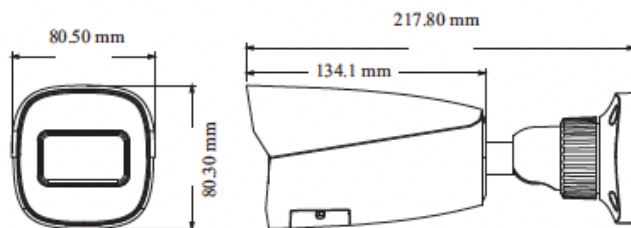

### Features

- 5 Megapixel Resolution
- Motorized Auto-Focus 2.8-12mm Lens
- True Day/Night with IR Range up to 164'
- H.265+, H.265, H.264+, H.264
- 20 FPS Recording and Live
- True WDR 120dB
- Micro SD Slot: Up to 256GB
- Audio Input: Built-in Mic
- IP67 Weatherproof
- 12VDC/PoE Operation
- ONVIF
- Supports Corridor Mode
- Supports Native Chrome/EDGE Use
- Free iOS & Android Apps for Smart Phones & Tablets
- Free Central Management Software (CMS)
- Free MAC Client
- NDAA Compliant