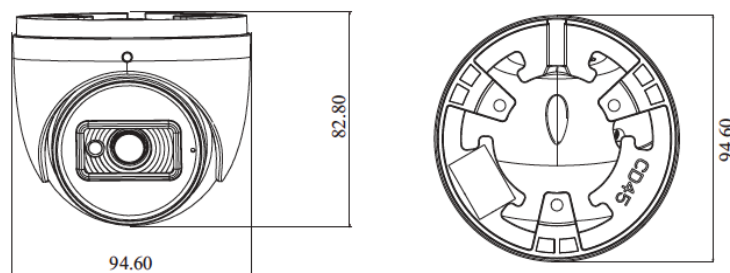

Ordering Information

PAR-P5TXIR28-LC2: 5 Megapixel Turret, 2.8mm, White Housing

PAR-P5TXIR28B-LC2: 5 Megapixel Turret, 2.8mm, Black Housing