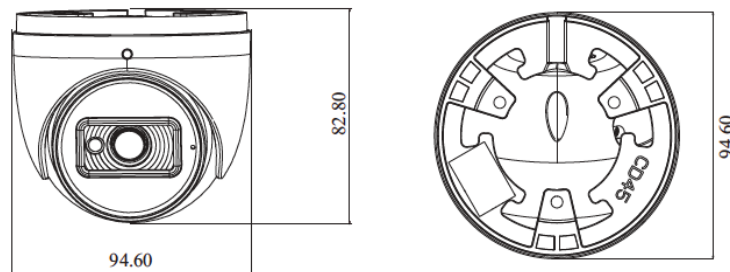

Ordering Information

PAR-P5TXIR28-LC2: 5 Megapixel Turret, 2.8mm, White Housing

PAR-P5TXIR28B-LC2: 5 Megapixel Turret, 2.8mm, Black Housing