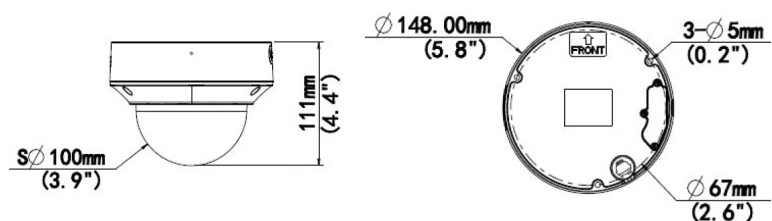

### Features

- True AI Human and Vehicle Classification for Line Crossing and Intrusion Detection
- 5 Megapixel Resolution
- Motorized Auto-Focus 2.7-13.5mm Lens
- True Day/Night with IR Range up to 131'
- Smart IRs
- Starlight Illumination
- Ultra 265/H.264/MJPEG
- 25 FPS Recording & Live
- True WDR 120dB
- Cloud Upgradeable
- Micro SD Slot: Up to 256GB
- Audio Input: Built-in Mic
- Audio Output
- IP67 Weatherproof
- IK10 Vandal Resistant
- 12VDC/PoE Operation
- ONVIF
- Free iOS & Android Apps for Smart Phones & Tablets
- Free Central Management Software (CMS) for PC/MAC
- NDAA Compliant

Camera	VIS-P5DRXIRA27135NHB			
Sensor	1/2.7", 5.0 megapixel, progressive scan, CMOS			
Lens	2.7 ~ 13.5mm, AF automatic focusing and motorized zoom lens			
DORI Distance	Lens (mm)	Detect (ft)	Observe (ft)	Recognize (ft)
	2.7	199.5(60.8m)	79.7(24.3m)	40(12.2m)
Angle of View (H)	106.25°~	30.42°		
	56.36°~	17.22°		
Angle of View (V)	110.34°~	34.18°		
	106.25°~	30.42°		
Adjustment angle	Pan: 0° ~ 355°	Tilt: 0° ~ 80°	Rotate: 0° ~ 355°	
	Shutter: Auto/Manual, 1 ~ 1/100000s			
Minimum Illumination	Colour: 0.002 Lux (F1.35, AGC ON) 0Lux with IR			
Day/Night	IR-cut filter with auto switch (ICR)			
Digital noise reduction	2D/3D DNR			
S/N	>56dB			
IR Range	Up to 131ft (40m) IR range			
Wavelength	850nm			
IR On/Off Control	Auto/Manual			
Defog	Digital Defog			
WDR	120dB			

### Ordering Information

**VIS-P5DRXIRA27135NHB:** 5 Megapixel 2.7-13.5mm Dome, Black Housing

**VIS-P5DRXIRA27135NHB-T:** Black Dome with Tinted Cover