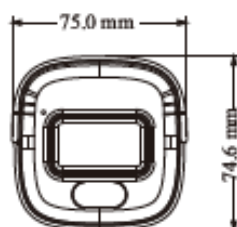

Model	PAR-P6BIR28-LC3			
Camera				
Image Sensor	1 / 2.5 "CMOS			
Image Size	3200x1800			
Electronic Shutter	1 / 4s ~ 1 / 100000s			
Iris Type	Fixed Iris			
Min. Illumination	0.008 lux @F1.6, AGC ON; 0 lux with illumination on			
Lens	2.8mm@F1.6, Horizontal FoV: 104°;Vertical FoV:55°;Diagonal FoV:128°			
Focus	Fixed			
Lens Mount	M12			
Day&Night	ICR			
Wide Dynamic Range	120dB			
BLC	Yes			
HLC	Yes			
Digital NR	Yes			
S/N Ratio	≥50dB			
Angle Adjustment	Pan: 0°~360°; Tilt:0°~80°;Rotation: 0°~360°			
Image				
Video Compression	Main stream: H.265+ / H.265 / H.264+ / H.264 Sub /Third stream: H.265+ / H.265 / H.264+ / H.264 / MJPEG			
H.265 Compression Standard	Main Profile@Leve4.1 High Tier			
Resolution	6MP (3200 × 1800), 4MP (2688× 1520), 1080P (1920 × 1080), 720P (1280 × 720), D1, VGA (640× 480), 480× 240, CIF			
Main Stream	60Hz: 6MP(1~20fps) /4MP/1080P (1~30fps) 50Hz: 6MP(1~20fps) /4MP/1080P (1~25fps)			
Sub Stream	720P/D1/VGA/CIF (60Hz: 1~30fps; 50Hz: 1~25fps)			
Third Stream	D1/480× 240/CIF (60Hz: 1~30fps; 50Hz: 1~25fps)			
Bit Rate	64 Kbps ~8Mbps			
Bit Rate Type	VBR / CBR			
Image Settings	ROI, Saturation, Brightness, Hue, Contrast, Wide Dynamic, Sharpness, Image Mirror, Image Flip, NR, etc. adjustable through client software or web browser			
Audio Compression	G711A/U			
ROI	Each ROI to be configured separately			
Interfaces				
Network	RJ45			
Video Output	No			
Audio	1CH audio input; 1CH built-in MIC			
Storage	Built-in micro SD card slot, up to 256GB			
Reset	Yes			
Functions				
Remote Monitoring	Web Client/NVR/Paramont CMS/Mobile APP			
Web Browser	Chrome 89.0+/Edge 89.0+/Firefox 87.0+/Safari 14.0+			
Online Connection	Support simultaneous monitoring for up to 6 users; Support multi-stream real time transmission			
Network Protocol	UDP, IPv4, IPv6, DHCP, NTP, RTSP, RTP, RTCP, RTMP, PPPoE, DDNS, SMTP, FTP, 802.1x, SNMP, UPnP, HTTP, HTTPS, HTTP POST, P2P, QoS			
Interface Protocol	ONVIF (Profile G/S/T/M)			
Storage	Network remote storage; micro SD card storage			
Smart Alarm	Motion detection, SMD, SD card error, SD card full, IP address conflict, network disconnection, video exception			
Smart Event	Line crossing/region intrusion (human/vehicle classification), abandoned/missing object detection			
General Function	Watermark, IP address filtering, video mask, heartbeat, ANR, cloud upgrade, smart supplemental light, corridor pattern			
PoE	Yes (IEEE802.3af)			
Supplement Light Range	IR range: 98'; white light range: 98'			
Ingress Protection	IP67			
Security	Video encryption, firmware encryption, HTTPS encryption, configuration encryption, illegal login lock, IP address filtering, 802.1x authentication, basic and digest authentication for HTTP/RTSP			
DORI Distance				
Lens	Detect	Observe	Recognize	Identify
2.8mm	226ft (69m)	92ft (28m)	46ft (14m)	23ft (7m)
Others				
Power Supply	DC12V/PoE			
Power Consumption	≤6.5W			
Storage Conditions	-22°F ~ 149°F (- 30 °C ~ 65°C), Humidity: less than 95 % (non-condensing)			
Operating Conditions	-22°F ~ 140°F (- 30 °C ~ 60 °C), Humidity: less than 95 % (non-condensing)			
Dimensions	6.6 x 3 x 2.9 in (167.6 × 75 × 74.6mm)			
Weight (net)	Approx. 1 lb (0.45KG)			
Installation	Ceiling mounting; wall mounting			
Certificate	CE, FCC			
Environmental Protection	Complies with Directive EU RoHS, WEEE(2012/19/EU) , directive 94/62/EC and REACH (EC1907/2006)