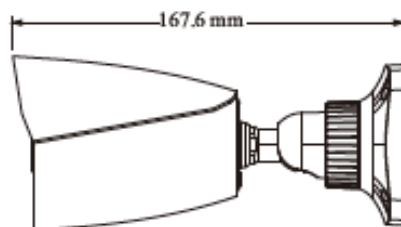

Model	PAR-P6BIR28-LC3			
Camera				
Image Sensor	1 / 2.5 "CMOS			
Image Size	3200x1800			
Electronic Shutter	1 / 4s ~ 1 / 100000s			
Iris Type	Fixed Iris			
Min. Illumination	0.008 lux @F1.6, AGC ON; 0 lux with illumination on			
Lens	2.8mm@F1.6, Horizontal FoV: 104°;Vertical FoV:55°;Diagonal FoV:128°			
Focus	Fixed			
Lens Mount	M12			
Day&Night	ICR			
Wide Dynamic Range	120dB			
BLC	Yes			
HLC	Yes			
Digital NR	Yes			
S/N Ratio	≥50dB			
Angle Adjustment	Pan: 0°~360°; Tilt:0°~80°;Rotation: 0°~360°			
Image				
Video Compression	Main stream: H.265+ / H.265 / H.264+ / H.264 Sub /Third stream: H.265+ / H.265 / H.264+ / H.264 / MJPEG			
H.265 Compression Standard	Main Profile@Leve4.1 High Tier			
Resolution	6MP (3200 × 1800), 4MP (2688× 1520), 1080P (1920 × 1080), 720P (1280 × 720), D1, VGA (640× 480), 480× 240, CIF			
Main Stream	60Hz: 6MP(1~20fps) /4MP/1080P (1~30fps) 50Hz: 6MP(1~20fps) /4MP/1080P (1~25fps)			
Sub Stream	720P/D1/VGA/CIF (60Hz: 1~30fps; 50Hz: 1~25fps)			
Third Stream	D1/480× 240/CIF (60Hz: 1~30fps; 50Hz: 1~25fps)			
Bit Rate	64 Kbps ~8Mbps			
Bit Rate Type	VBR / CBR			
Image Settings	ROI, Saturation, Brightness, Hue, Contrast, Wide Dynamic, Sharpness, Image Mirror, Image Flip, NR, etc. adjustable through client software or web browser			
Audio Compression	G711A/U			
ROI	Each ROI to be configured separately			
Interfaces				
Network	RJ45			
Video Output	No			
Audio	1CH audio input; 1CH built-in MIC			
Storage	Built-in micro SD card slot, up to 256GB			
Reset	Yes			
Functions				
Remote Monitoring	Web Client/NVR/Paramont CMS/Mobile APP			
Web Browser	Chrome 89.0+/Edge 89.0+/Firefox 87.0+/Safari 14.0+			
Online Connection	Support simultaneous monitoring for up to 6 users; Support multi-stream real time transmission			
Network Protocol	UDP, IPv4, IPv6, DHCP, NTP, RTSP, RTP, RTCP, RTMP, PPPoE, DDNS, SMTP, FTP, 802.1x, SNMP, UPnP, HTTP, HTTPS, HTTP POST, P2P, QoS			
Interface Protocol	ONVIF (Profile G/S/T/M)			
Storage	Network remote storage; micro SD card storage			
Smart Alarm	Motion detection, SMD, SD card error, SD card full, IP address conflict, network disconnection, video exception			
Smart Event	Line crossing/region intrusion (human/vehicle classification), abandoned/missing object detection			
General Function	Watermark, IP address filtering, video mask, heartbeat, ANR, cloud upgrade, smart supplemental light, corridor pattern			
PoE	Yes (IEEE802.3af)			
Supplement Light Range	IR range: 98'; white light range: 98'			
Ingress Protection	IP67			
Security	Video encryption, firmware encryption, HTTPS encryption, configuration encryption, illegal login lock, IP address filtering, 802.1x authentication, basic and digest authentication for HTTP/RTSP			
DORI Distance				
Lens	Detect	Observe	Recognize	Identify
2.8mm	226ft (69m)	92ft (28m)	46ft (14m)	23ft (7m)
Others				
Power Supply	DC12V/PoE			
Power Consumption	≤6.5W			
Storage Conditions	-22°F ~ 149°F (- 30 °C ~ 65°C), Humidity: less than 95 % (non-condensing)			
Operating Conditions	-22°F ~ 140°F (- 30 °C ~ 60 °C), Humidity: less than 95 % (non-condensing)			
Dimensions	6.6 x 3 x 2.9 in (167.6 × 75 × 74.6mm)			
Weight (net)	Approx. 1 lb (0.45KG)			
Installation	Ceiling mounting; wall mounting			
Certificate	CE, FCC			
Environmental Protection	Complies with Directive EU RoHS, WEEE(2012/19/EU) , directive 94/62/EC and REACH (EC1907/2006)			