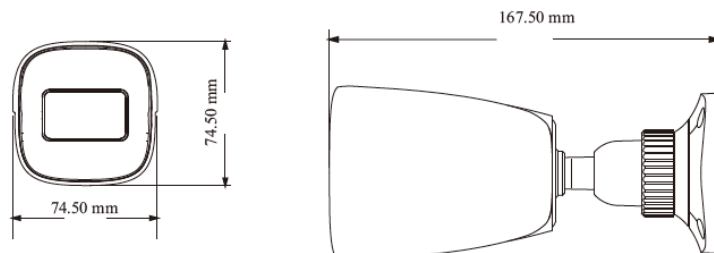

Ordering Information

PAR-P6BIR28NH-AI: 6 Megapixel Bullet, 2.8mm